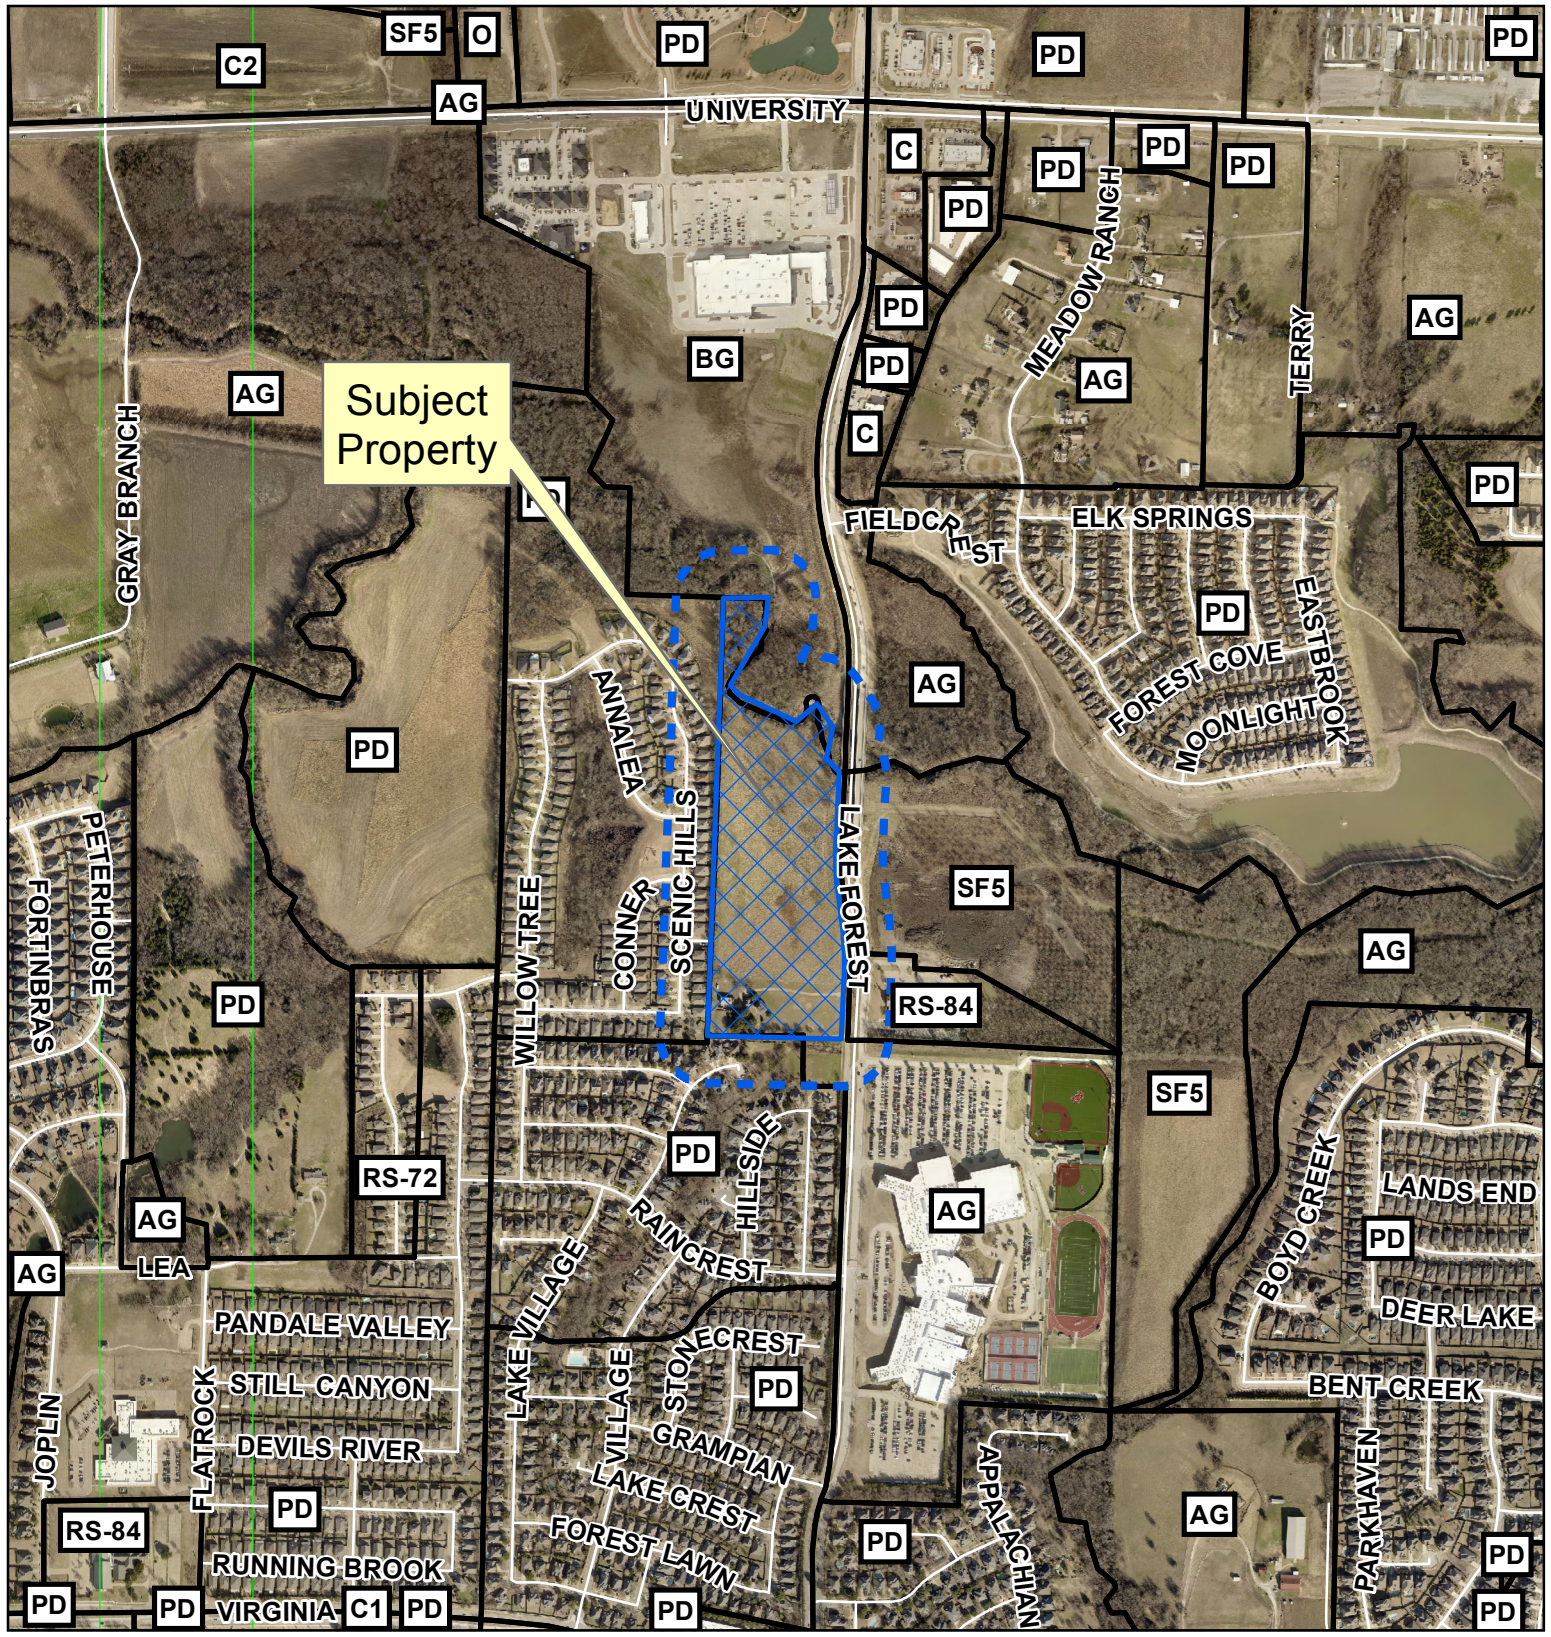

# Property Owner Notification Map

ZONE2020-0005

----- 200' Buffer

**DISCLAIMER:** This map and information contained in it were developed exclusively for use by the City of McKinney. Any use or reliance on this map by anyone else is at that party's risk and without liability to the City of McKinney, its officials or employees for any discrepancies, errors, or variances which may exist.

# Property Owner Notification Map

ZONE2020-0005

----- 200' Buffer

DISCLAIMER: This map and information contained in it were developed exclusively for use by the City of McKinney. Any use or reliance on this map by anyone else is at that party's risk and without liability to the City of McKinney, its officials or employees for any discrepancies, errors, or variances which may exist.