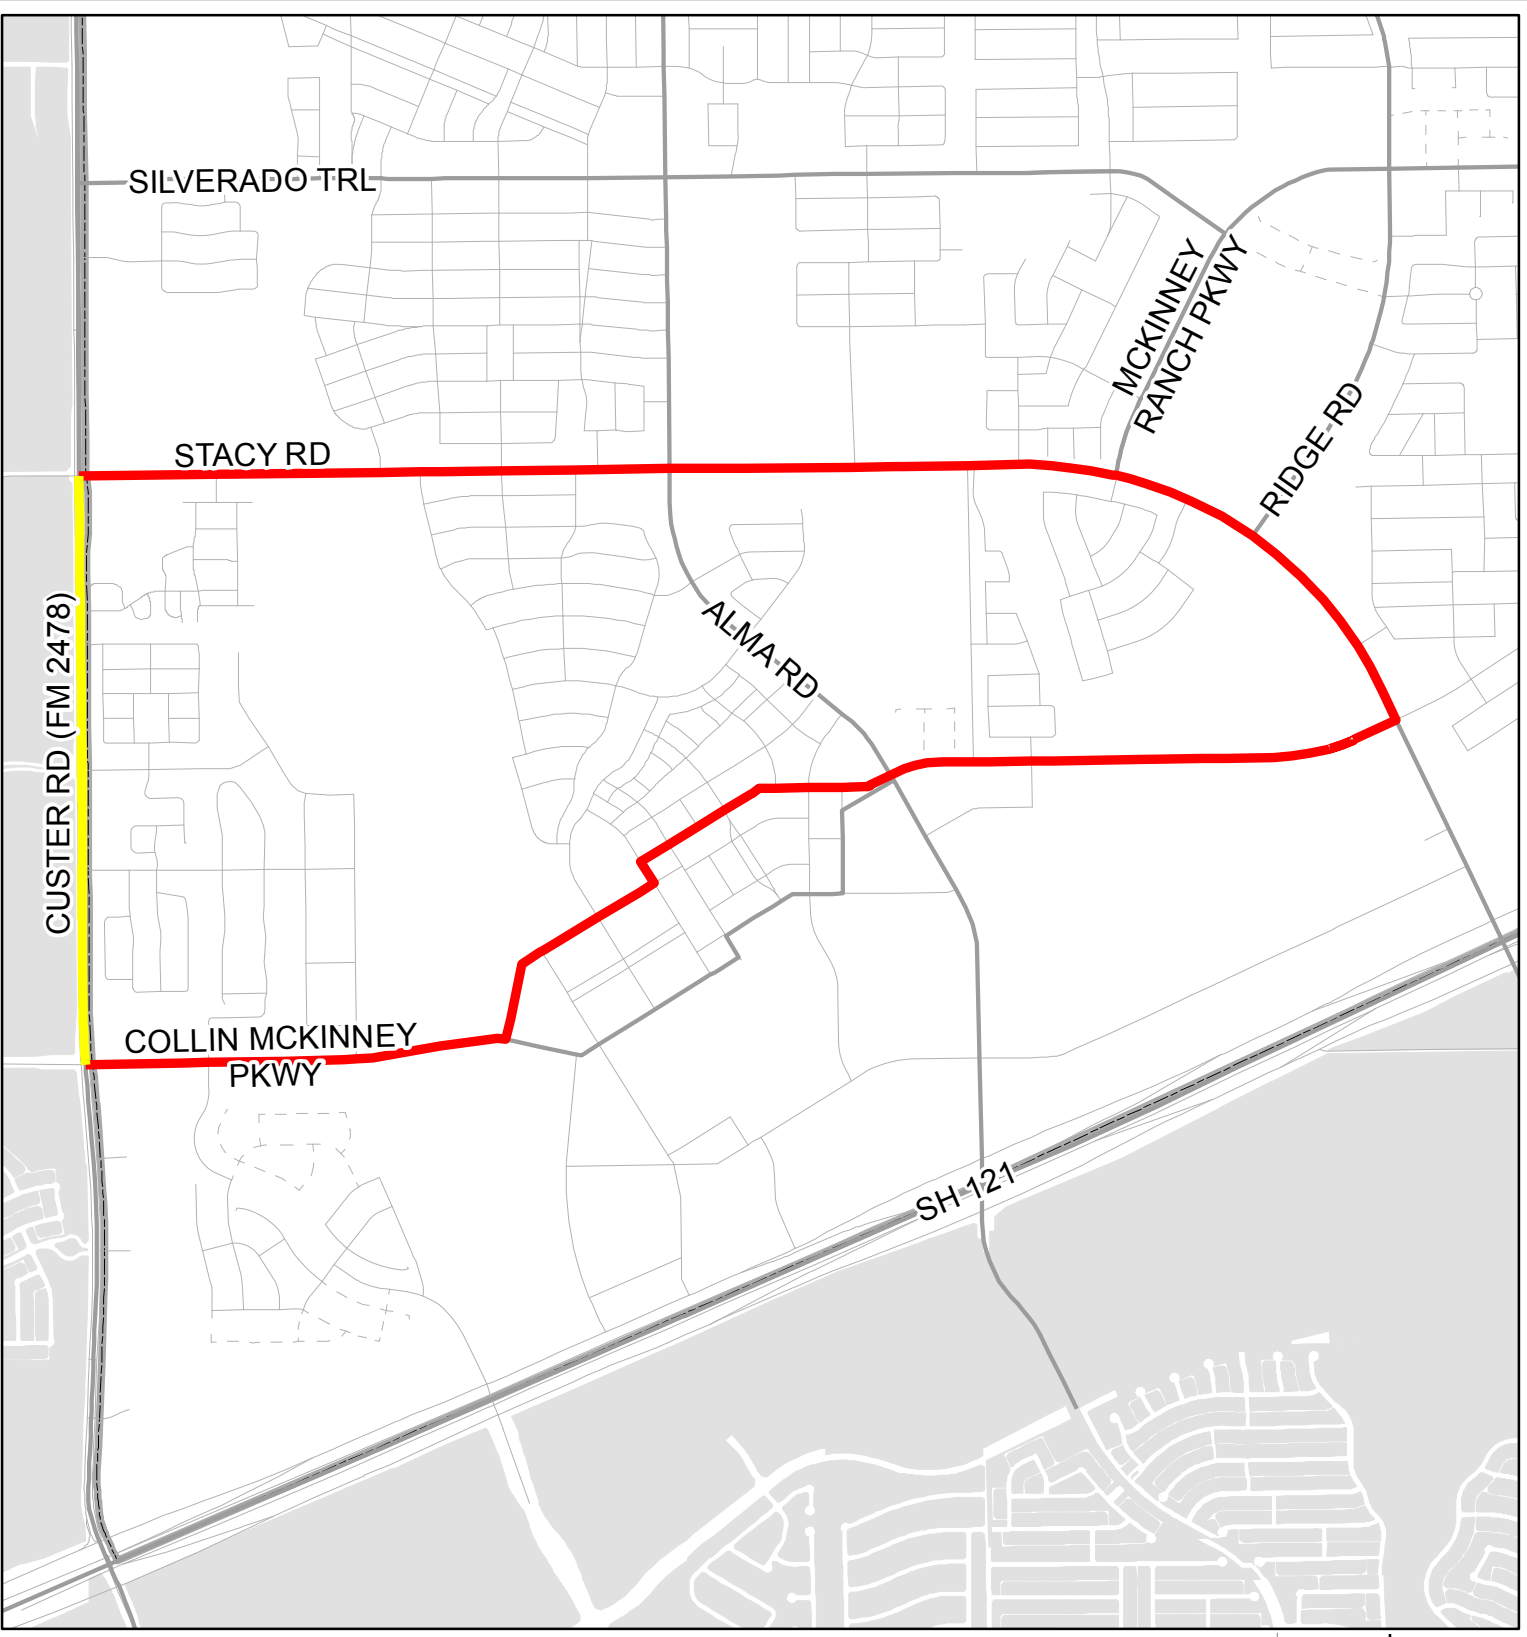

Path: C:\Users\icarmona\Desktop\Projects by Department\Engineering\Agenda Items\20180206 Triathlon\Locator_Triathlon.mxd

Craig Ranch Fitness Triathlon Route

- Triathlon Route along FM 2478 (Covered by Agreement)
- Triathlon Route

Vicinity Map

DISCLAIMER: This map and information contained in it were developed exclusively for use by the City of McKinney. Any use or reliance on this map by anyone else is at that party's risk and without liability to the City of McKinney, its officials or employees for any discrepancies, errors, or variances which may exist.