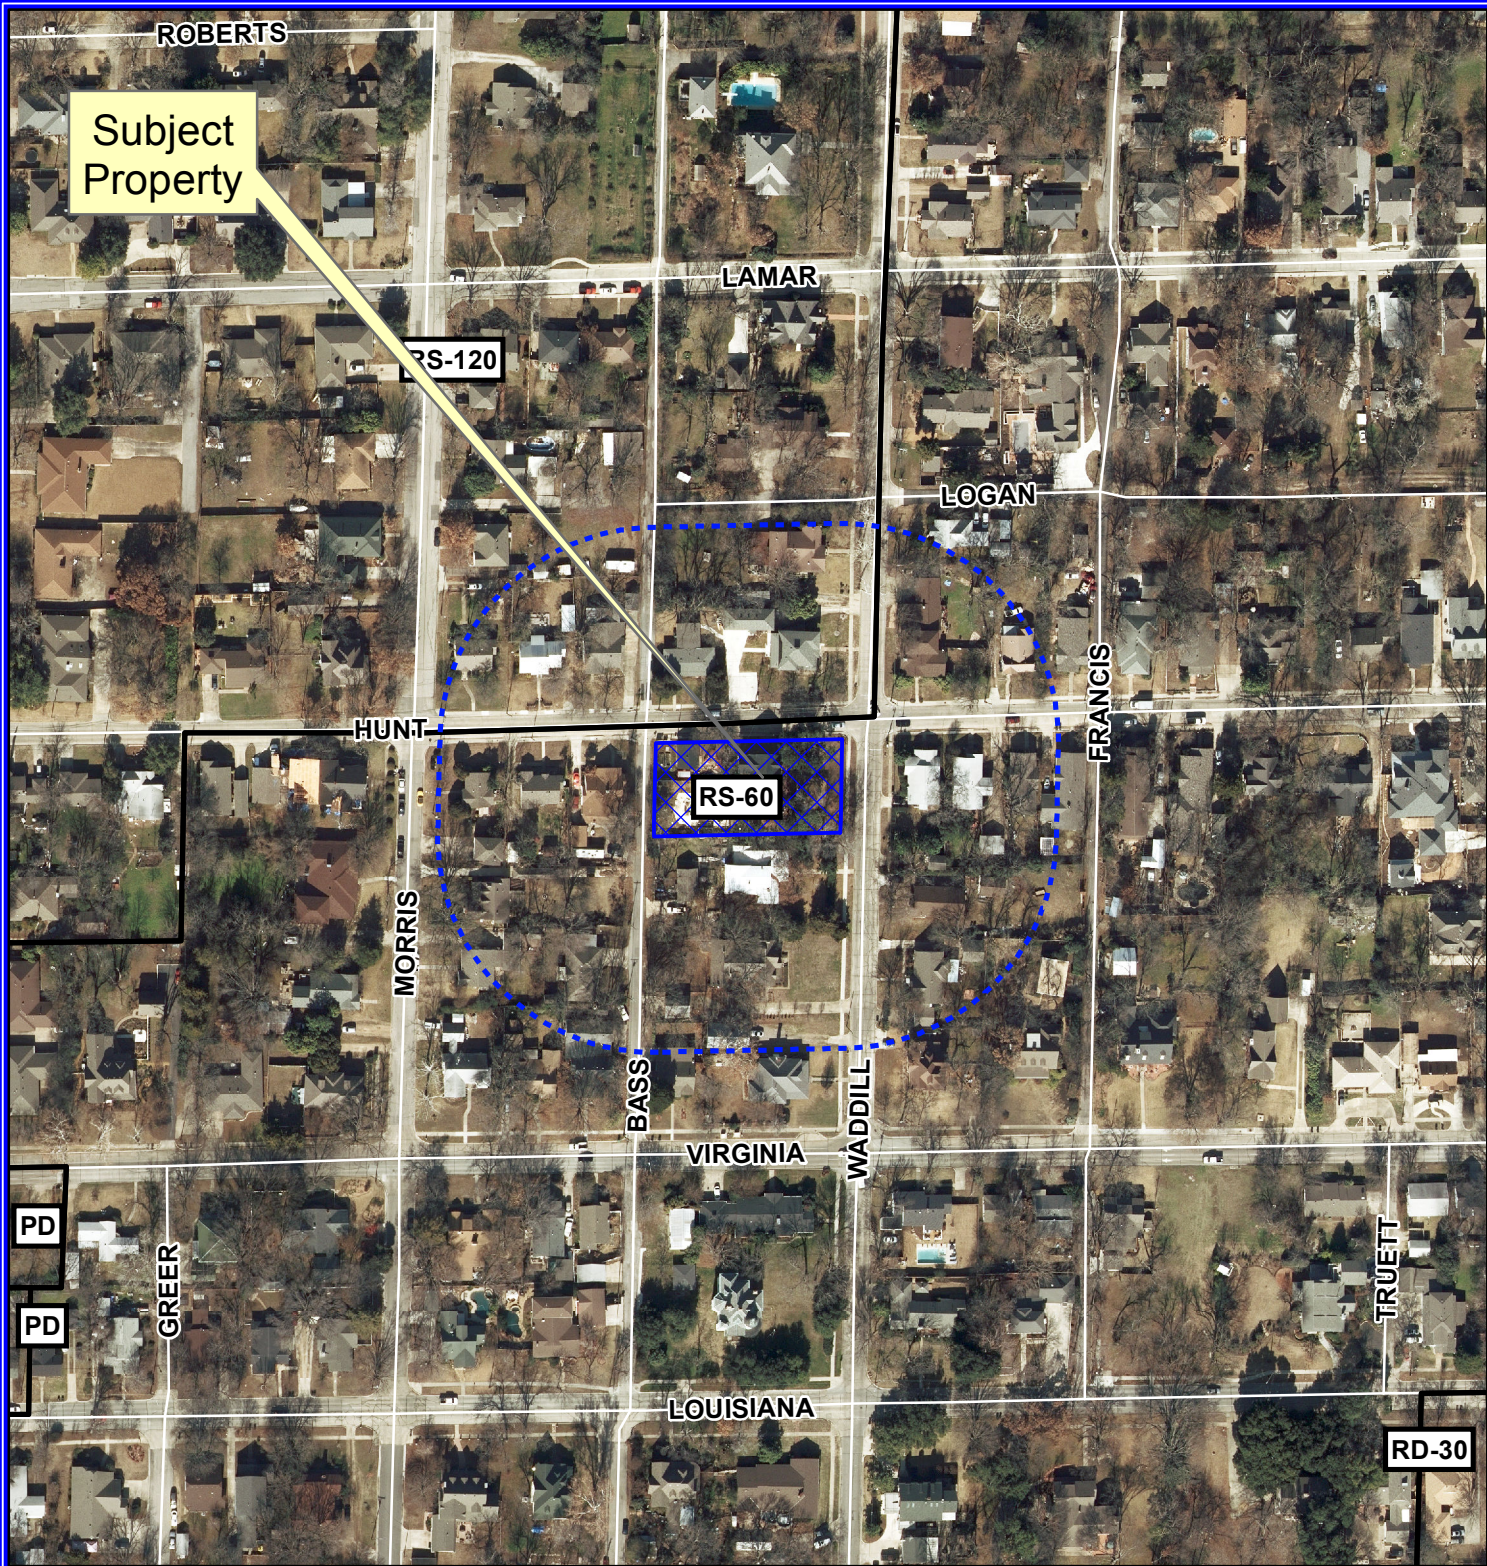

## Notification Map

Case: 16-367SUP

--- 200' Buffer

Vicinity Map