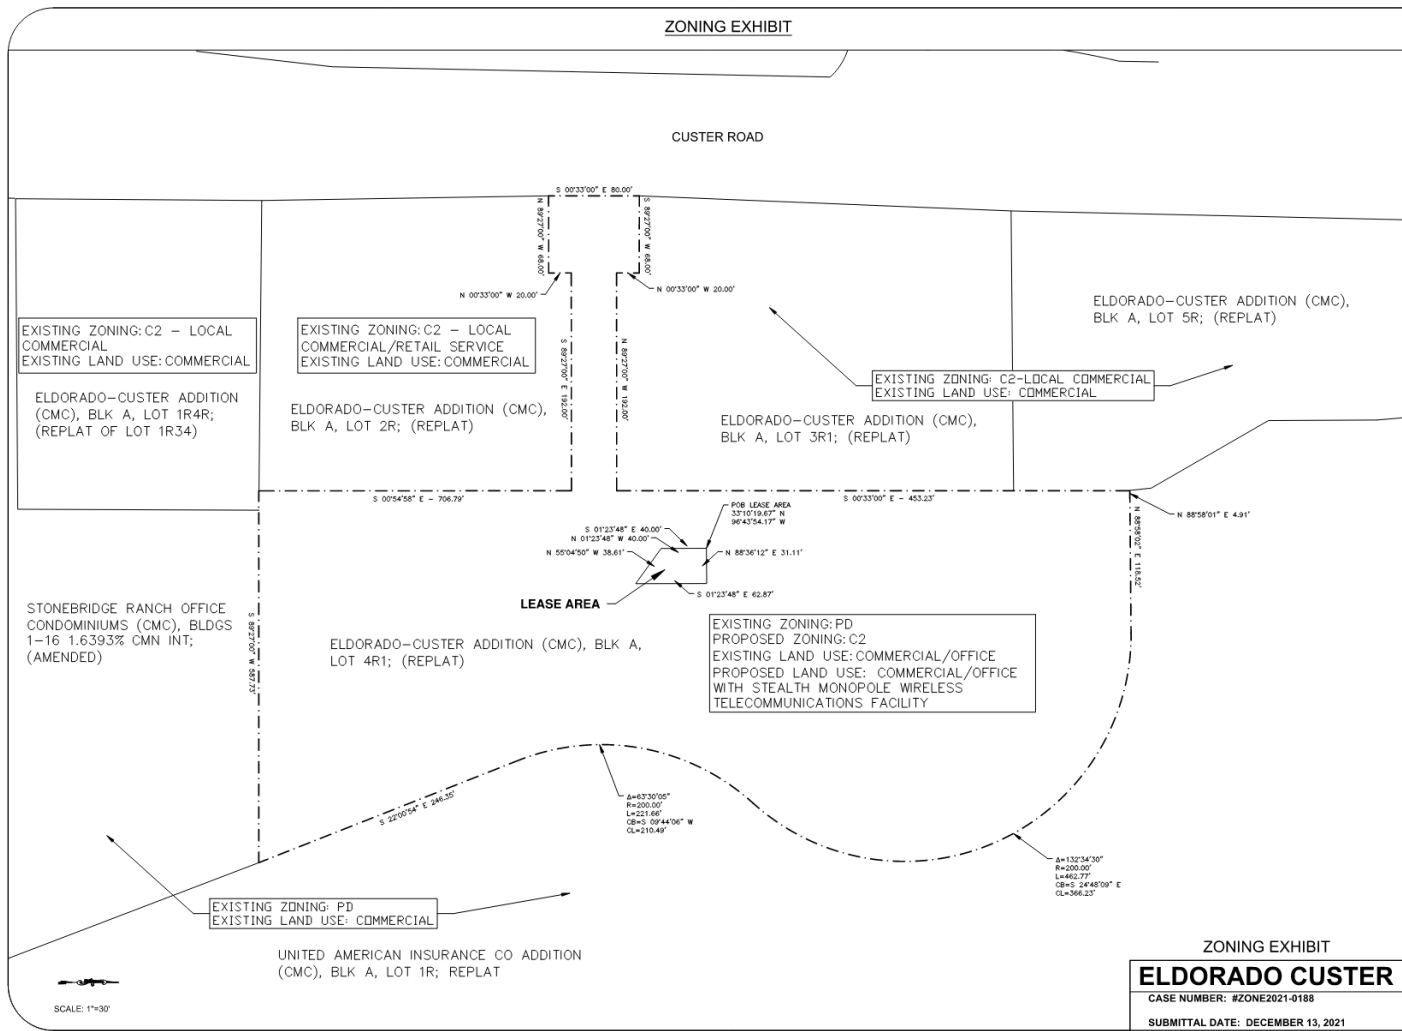

# Telecommunications Tower Rezoning

21-0188Z

# Location Map

# Proposed Zoning Exhibit