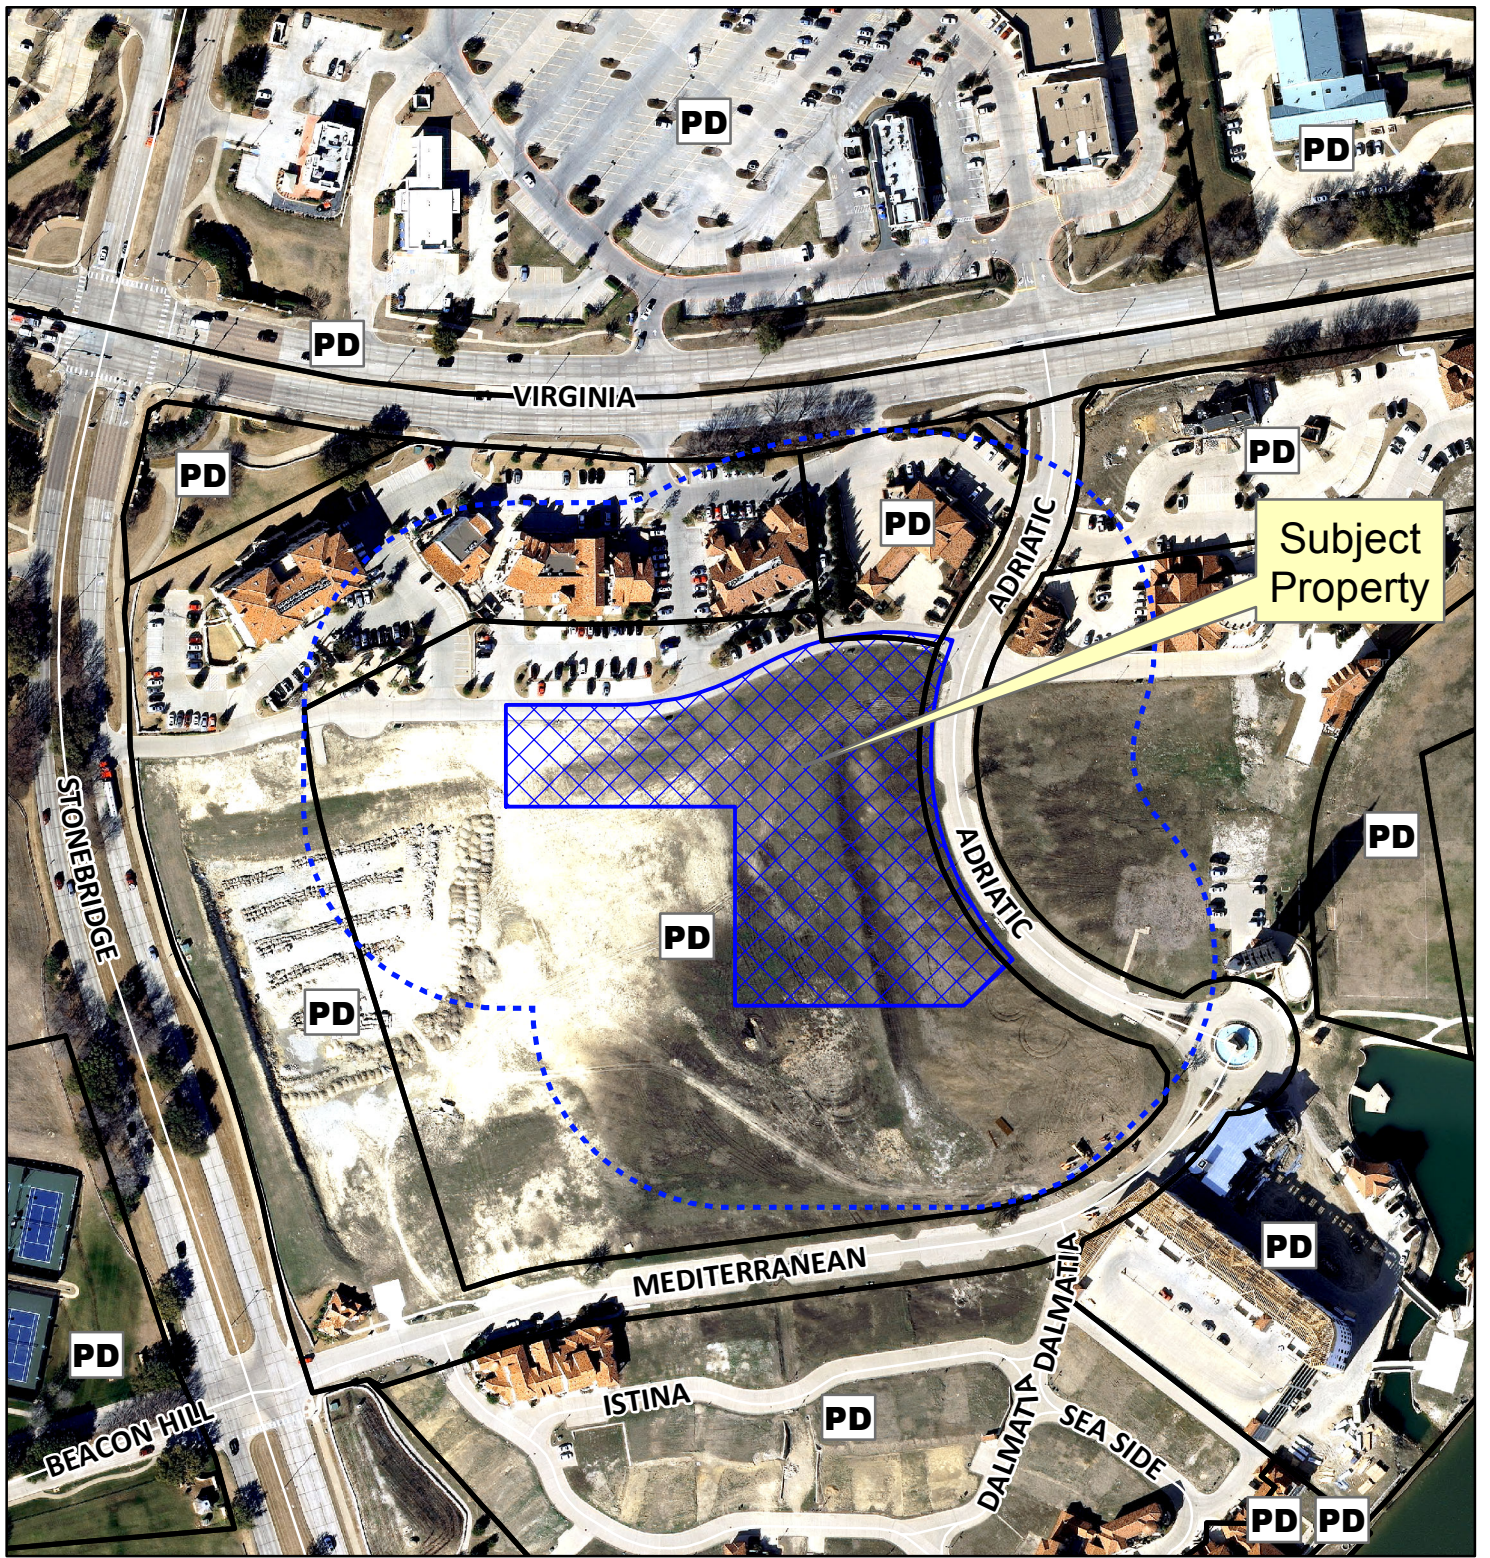

Subject Property

Notification Map

Case: 14-092GDP

--- 200' Notification Buffer

Vicinity Map

Subject Property

Notification Map

Case: 14-092GDP

--- 200' Notification Buffer

Vicinity Map