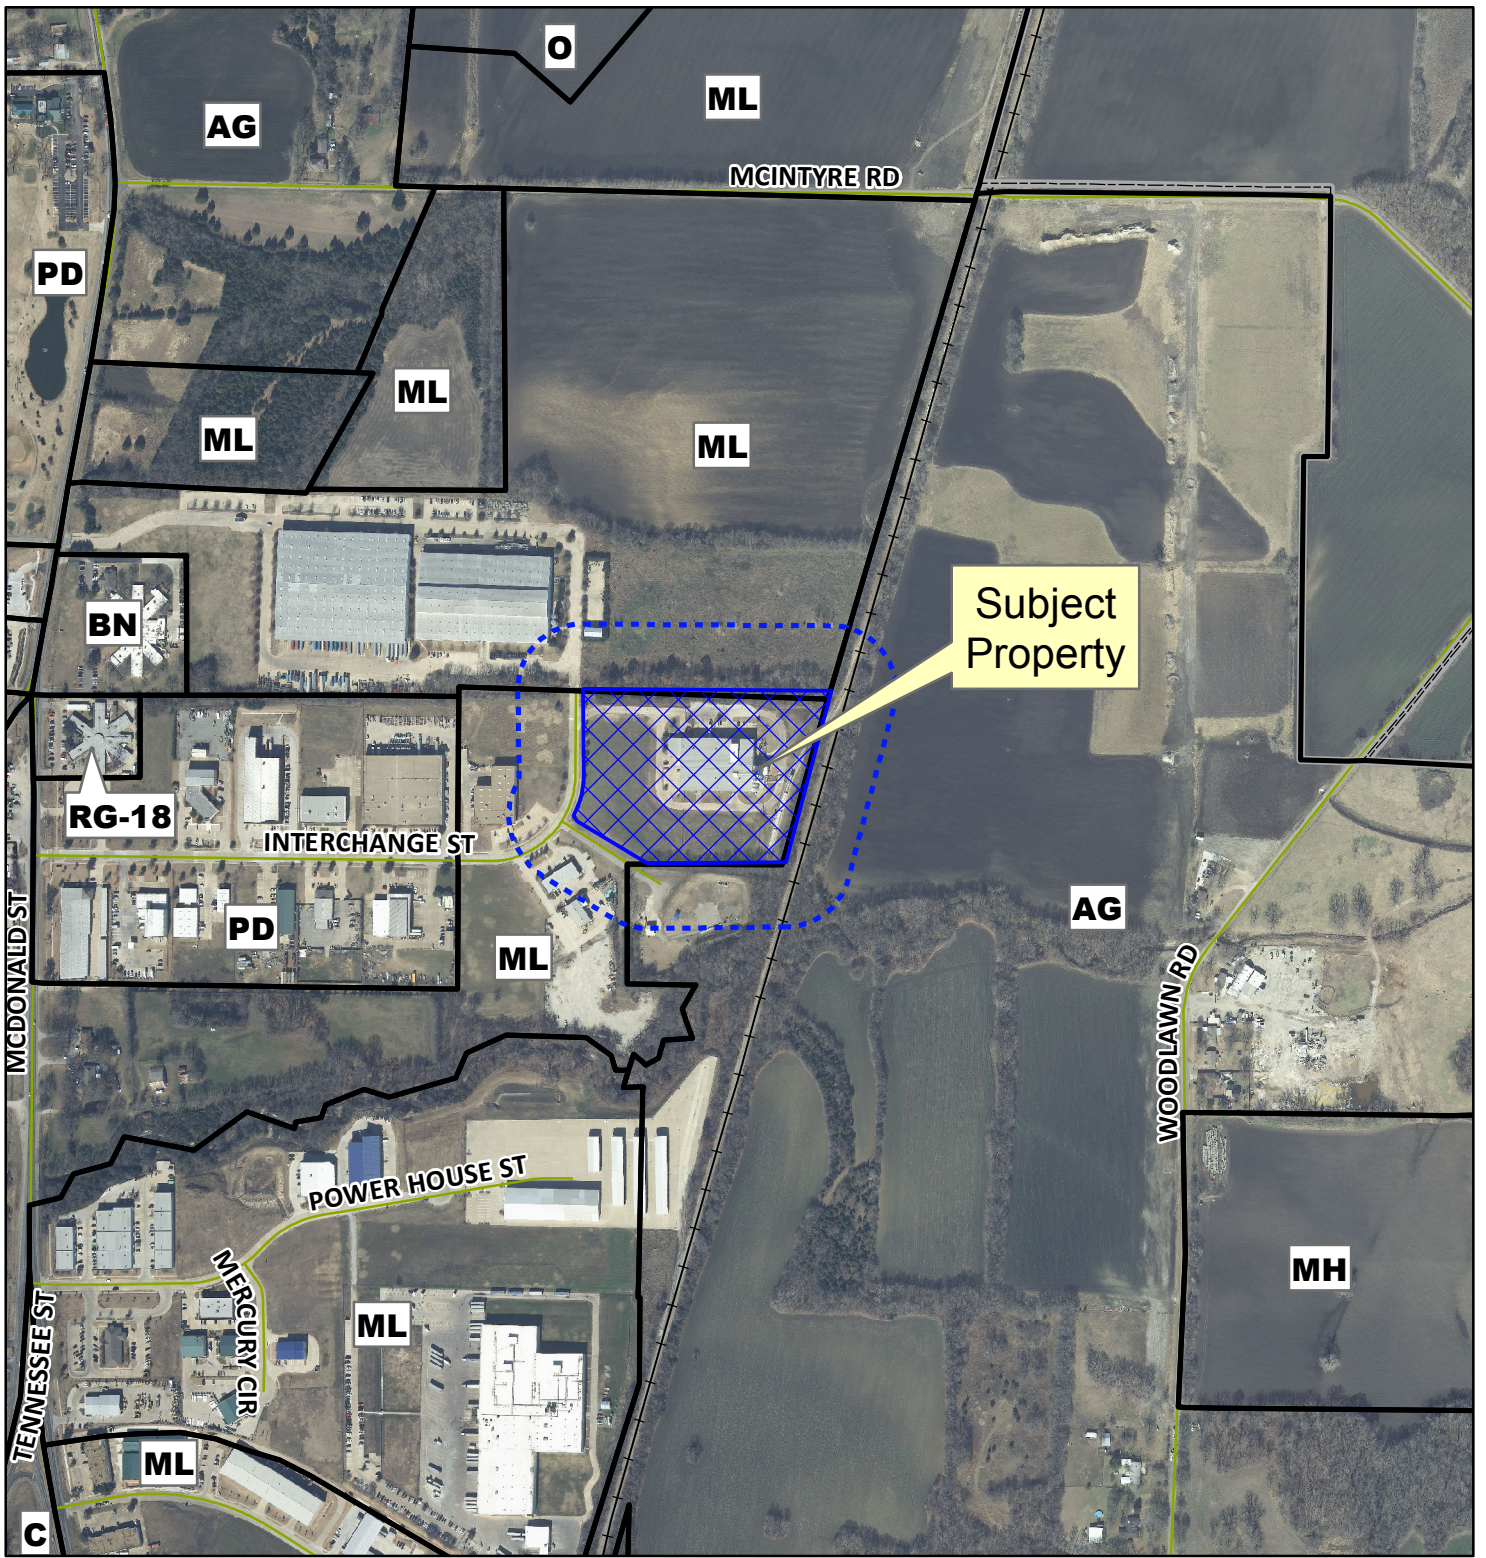

Subject Property

Notification Map

Case: 12-137SP

--- 200' Notification Buffer

Vicinity Map

Subject Property

Notification Map

Case: 12-137SP

--- 200' Notification Buffer