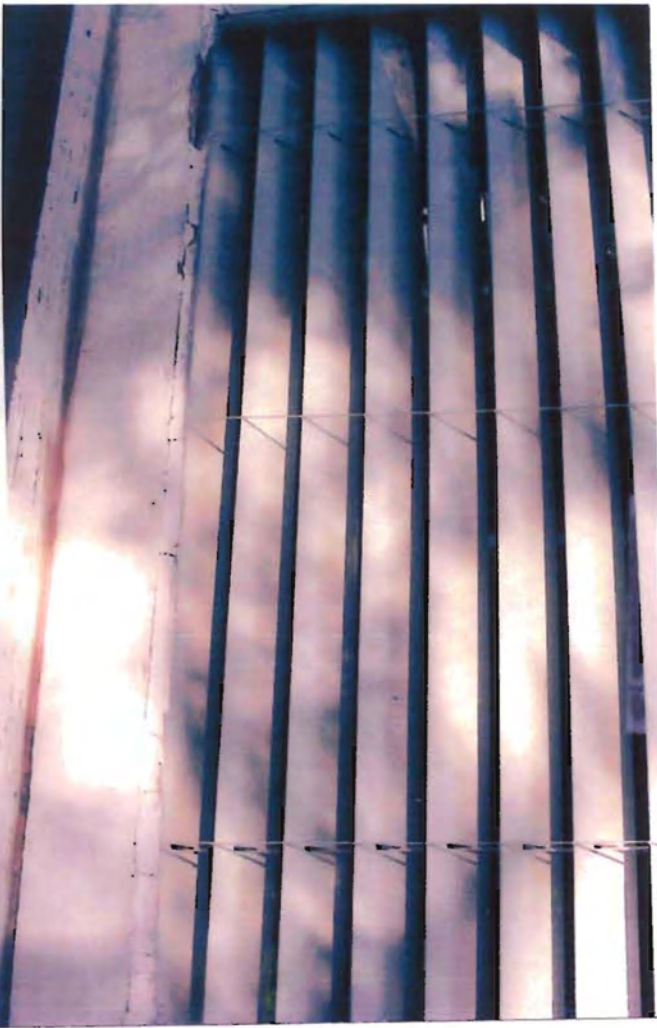

BOWED TOP FRAME PIECE

DETERIORATION OF GLAZING AND PAINT

09.29.2010 11:3

FRAMES AND WINDOWS O

FRAMES AND WINDOWS OUT OF SQUARE

BOWED BOTTOM FRAME PIECE

BOWED TOP FRAME PIECE

DETERIORATION OF GLAZING AND PAINT

BOWED TOP FRAME PIECE

CONDENSATION PROBLEM

09

DETERIORATION OF GLAZING AND PAINT

09 18 2010 08

DETERIORATION OF GLAZING AND PAINT

09 29 2010 11

THREE ALUMINUM TRAILER STYLE WINDOWS ON PORCH ENCLOSED TO BE THE LAUNDRY ROOM