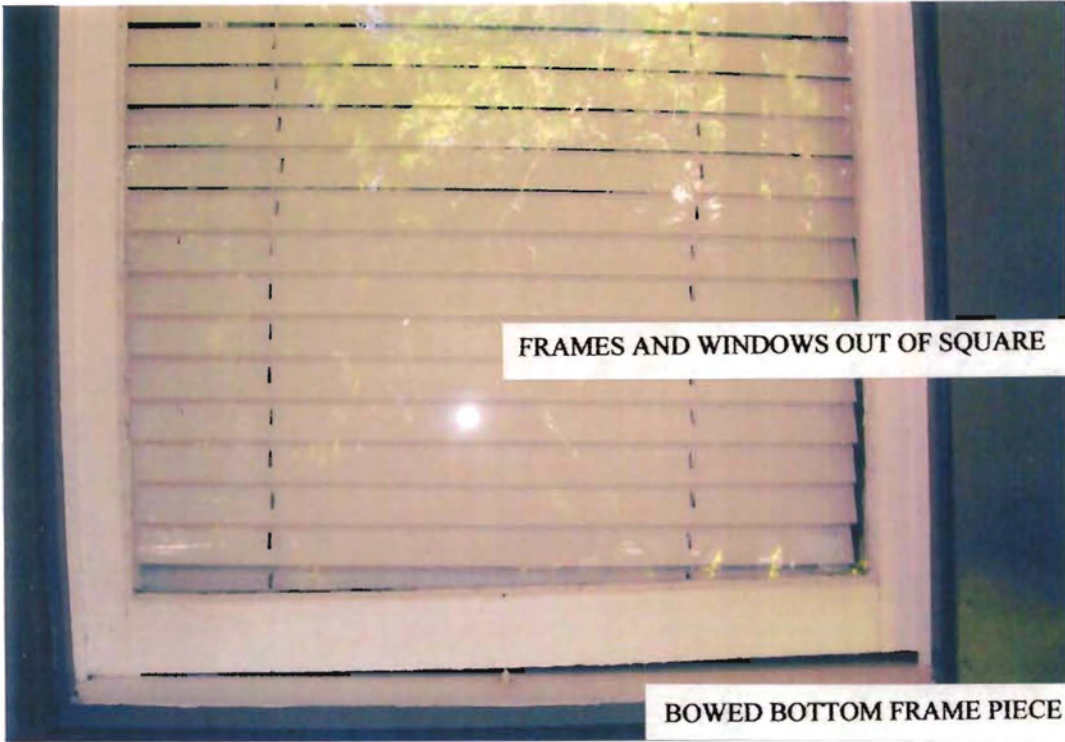

BOWED TOP FRAME PIECE

DETERIORATION OF GLAZING AND PAINT

09.29.2010 11:3

FRAMES AND WINDOWS O

FRAMES AND WINDOWS OUT OF SQUARE

BOWED BOTTOM FRAME PIECE

BOWED TOP FRAME PIECE

DETERIORATION OF GLAZING AND PAINT