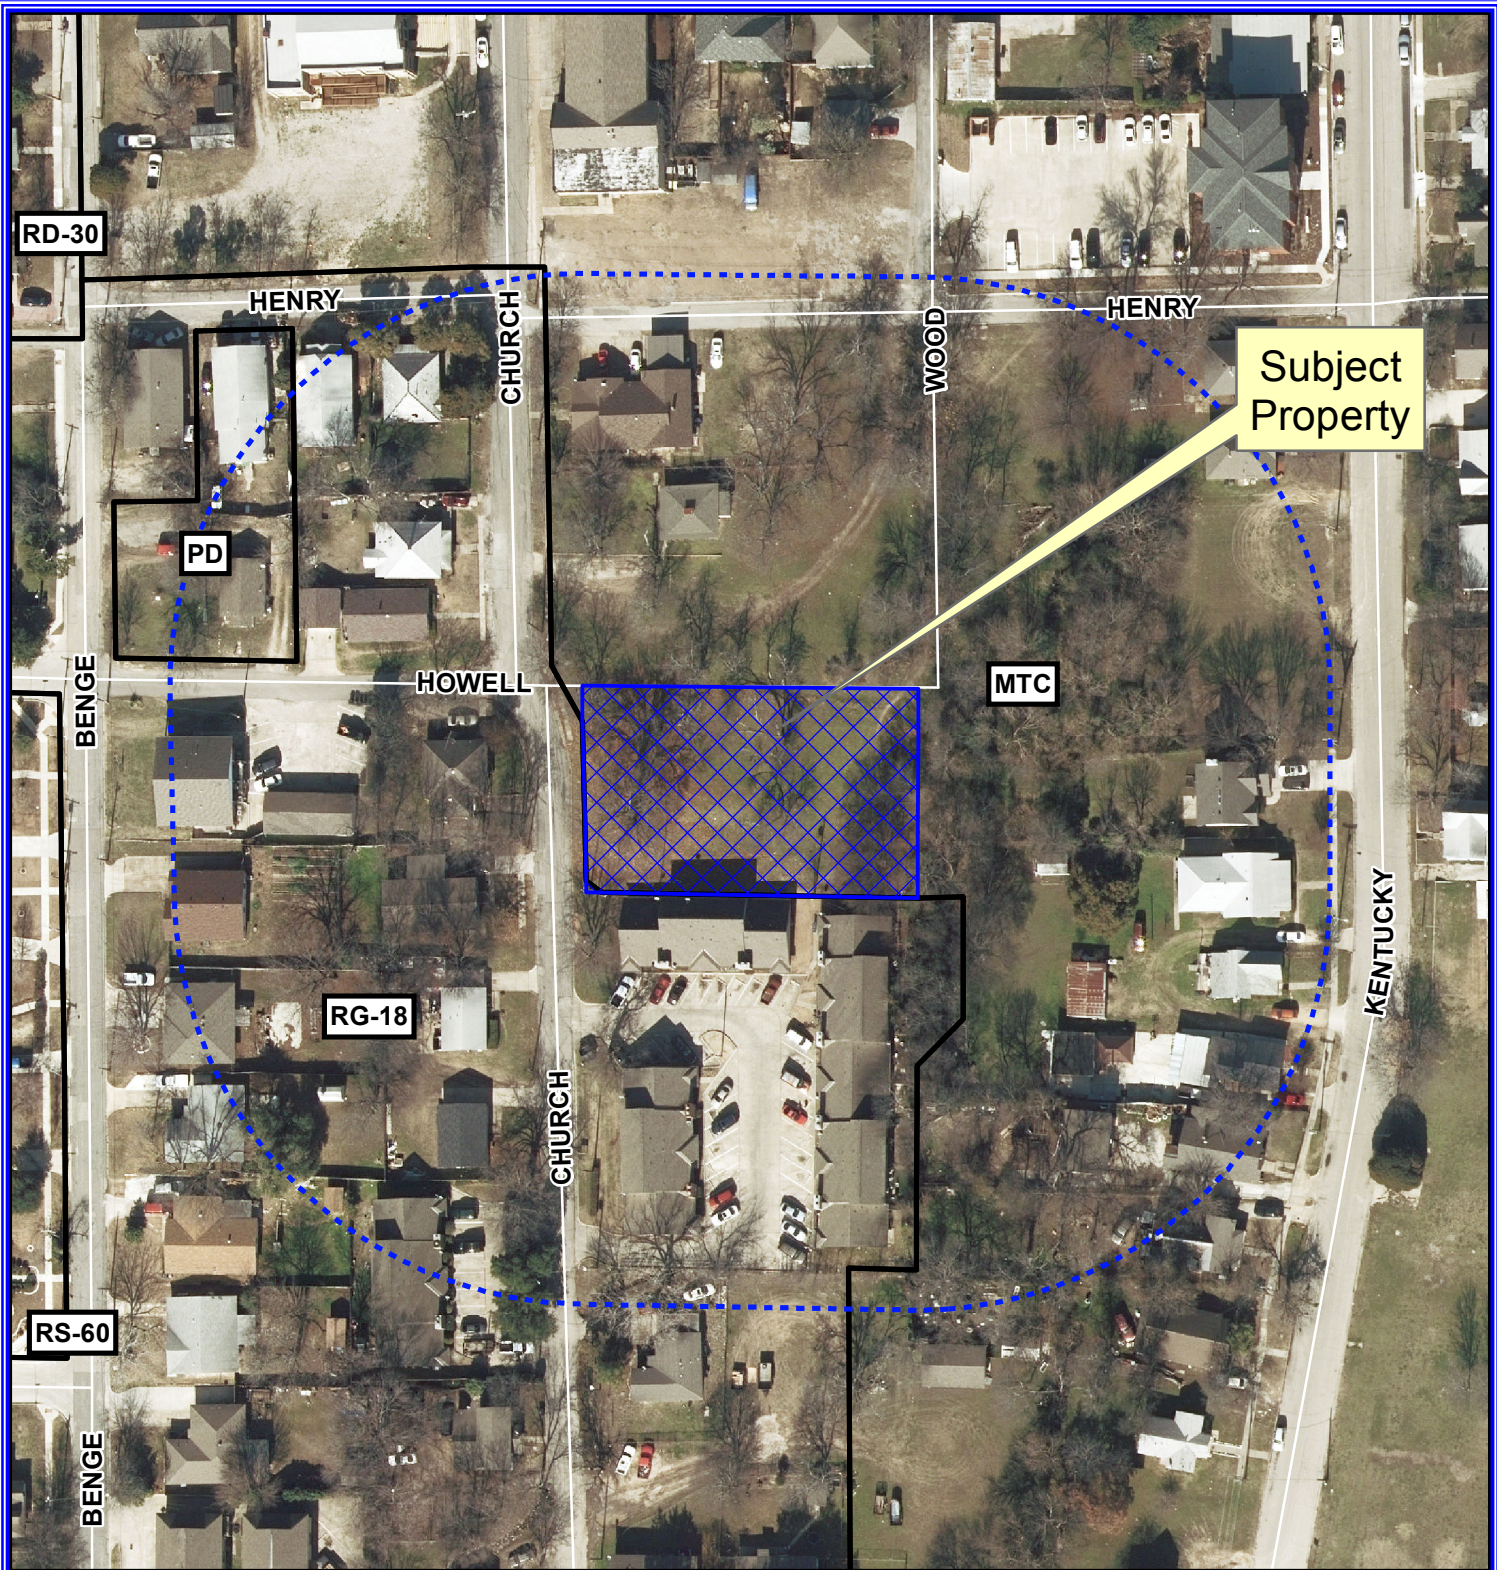

Notification Map

Case: 16-328SP

--- 200' Buffer

Notification Map

Case: 16-328SP

--- 200' Buffer