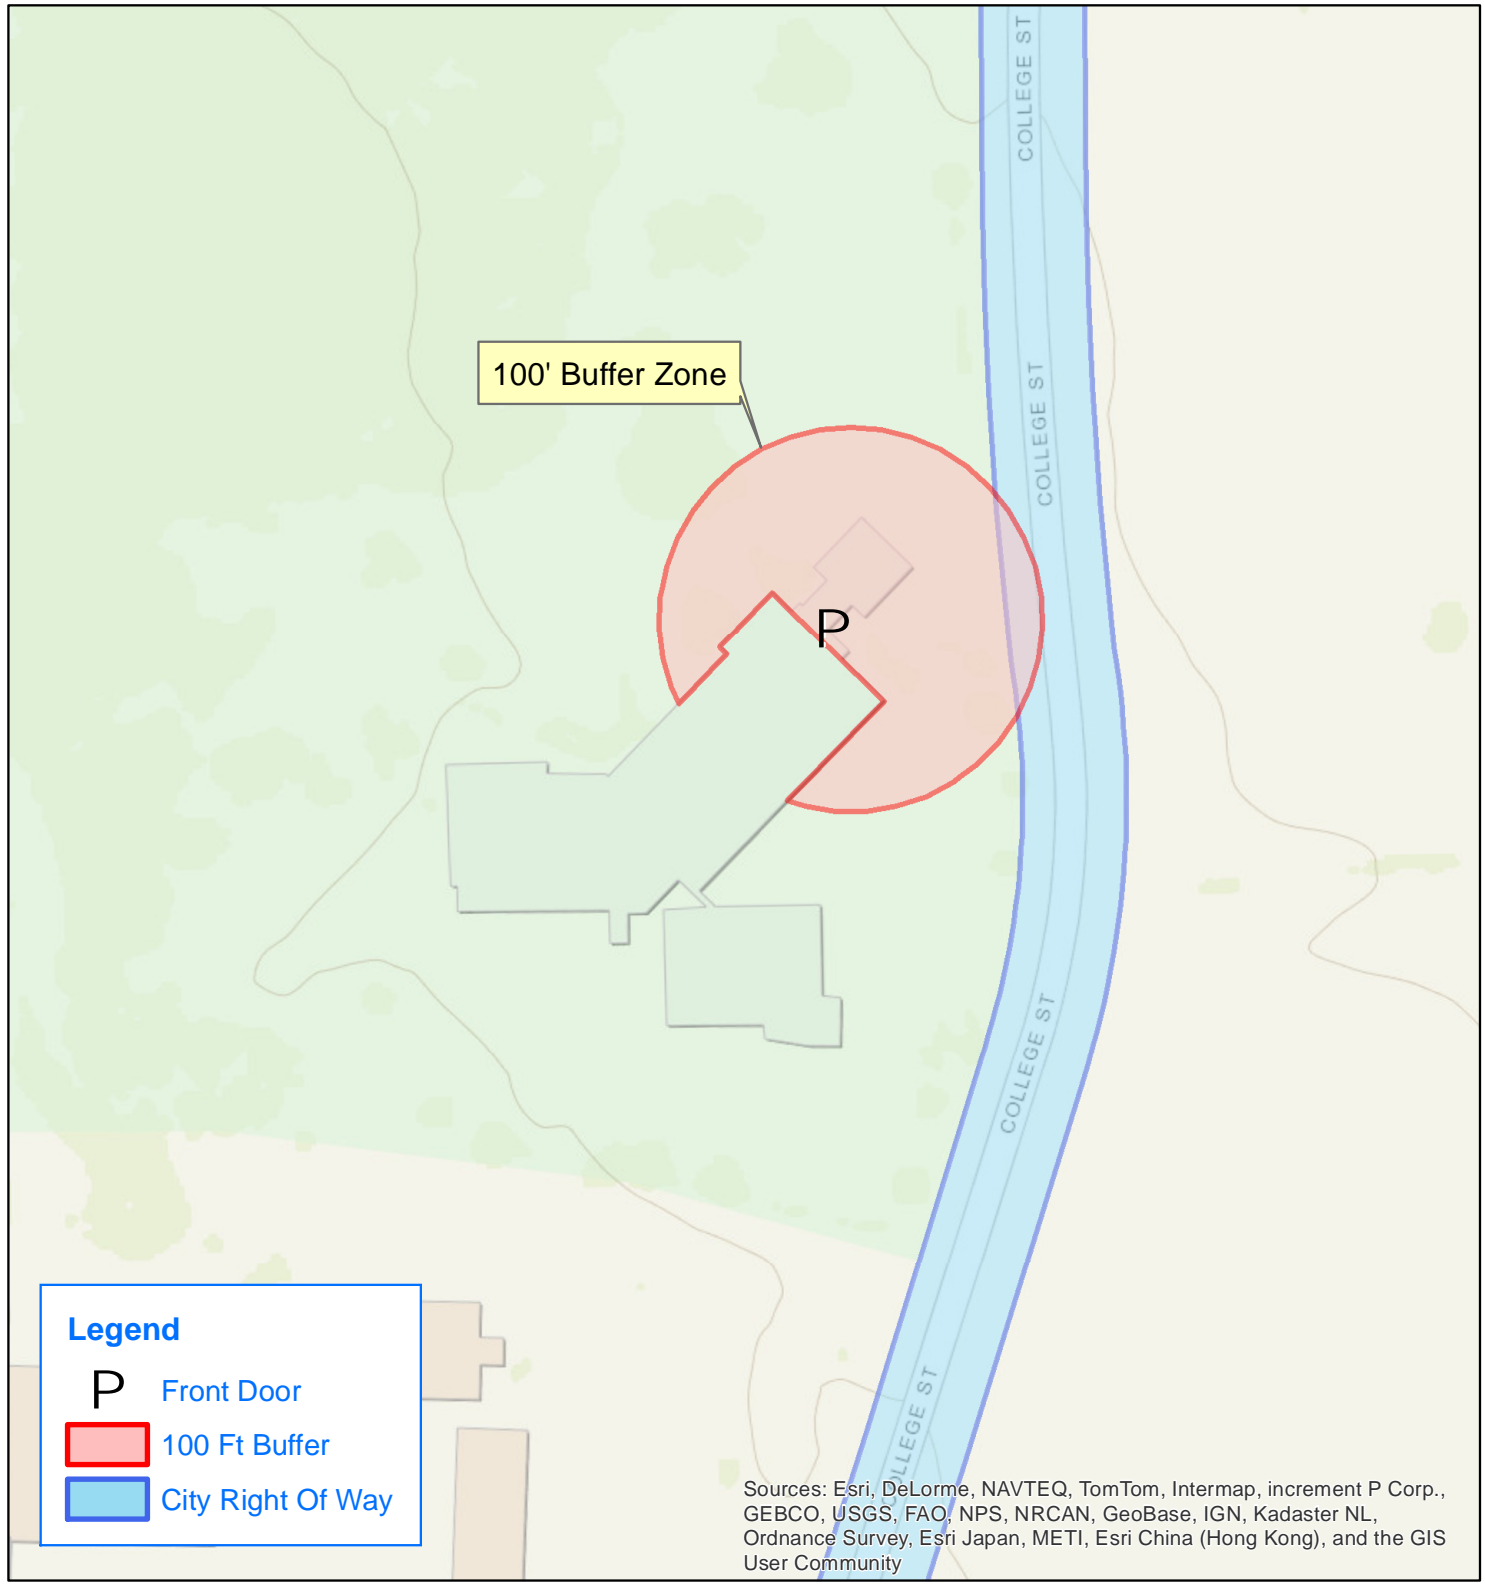

Path: Y:\GIS\GISWork\LaGrone\Arcmap-projects\Admin\CityFacilities100Buffer\_SH\_090513\SeniorCenter.mxd

**Legend**

- P Front Door
- 100 Ft Buffer
- City Right Of Way

Sources: Esri, DeLorme, NAVTEQ, TomTom, Intermap, increment P Corp., GEBCO, USGS, FAO, NPS, NRCAN, GeoBase, IGN, Kadaster NL, Ordnance Survey, Esri Japan, METI, Esri China (Hong Kong), and the GIS User Community

**City of McKinney**  
 Senior Center  
 1400 S College Street

DISCLAIMER: This map and information contained in it were developed exclusively for use by the City of McKinney. Any use or reliance on this map by anyone else is at that party's risk and without liability to the City of McKinney, its officials or employees for any discrepancies, errors, or variances which may exist.