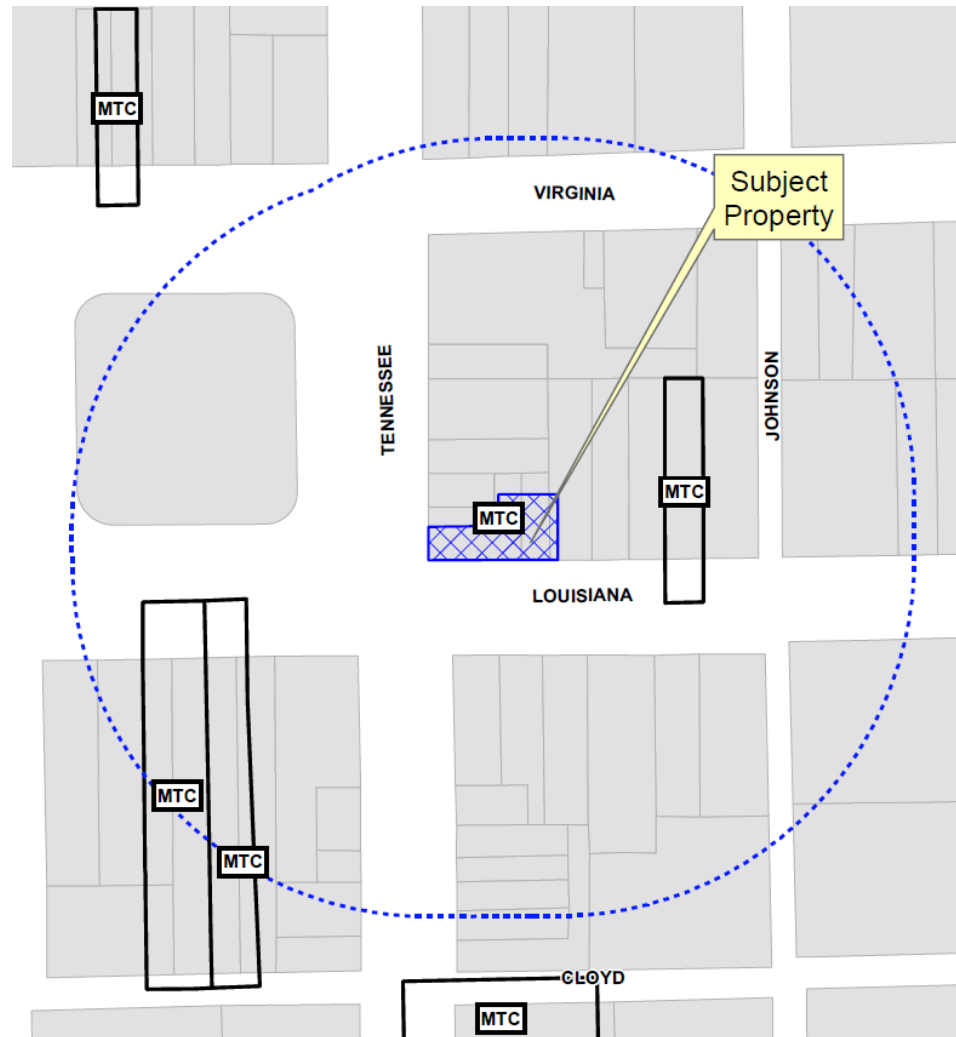

The Celt Irish Pub
Specific Use Permit
16-332SUP

Location Map

Aerial Exhibit

Floor Plan

Floor Plan Sketch
1st Floor *The Celt*