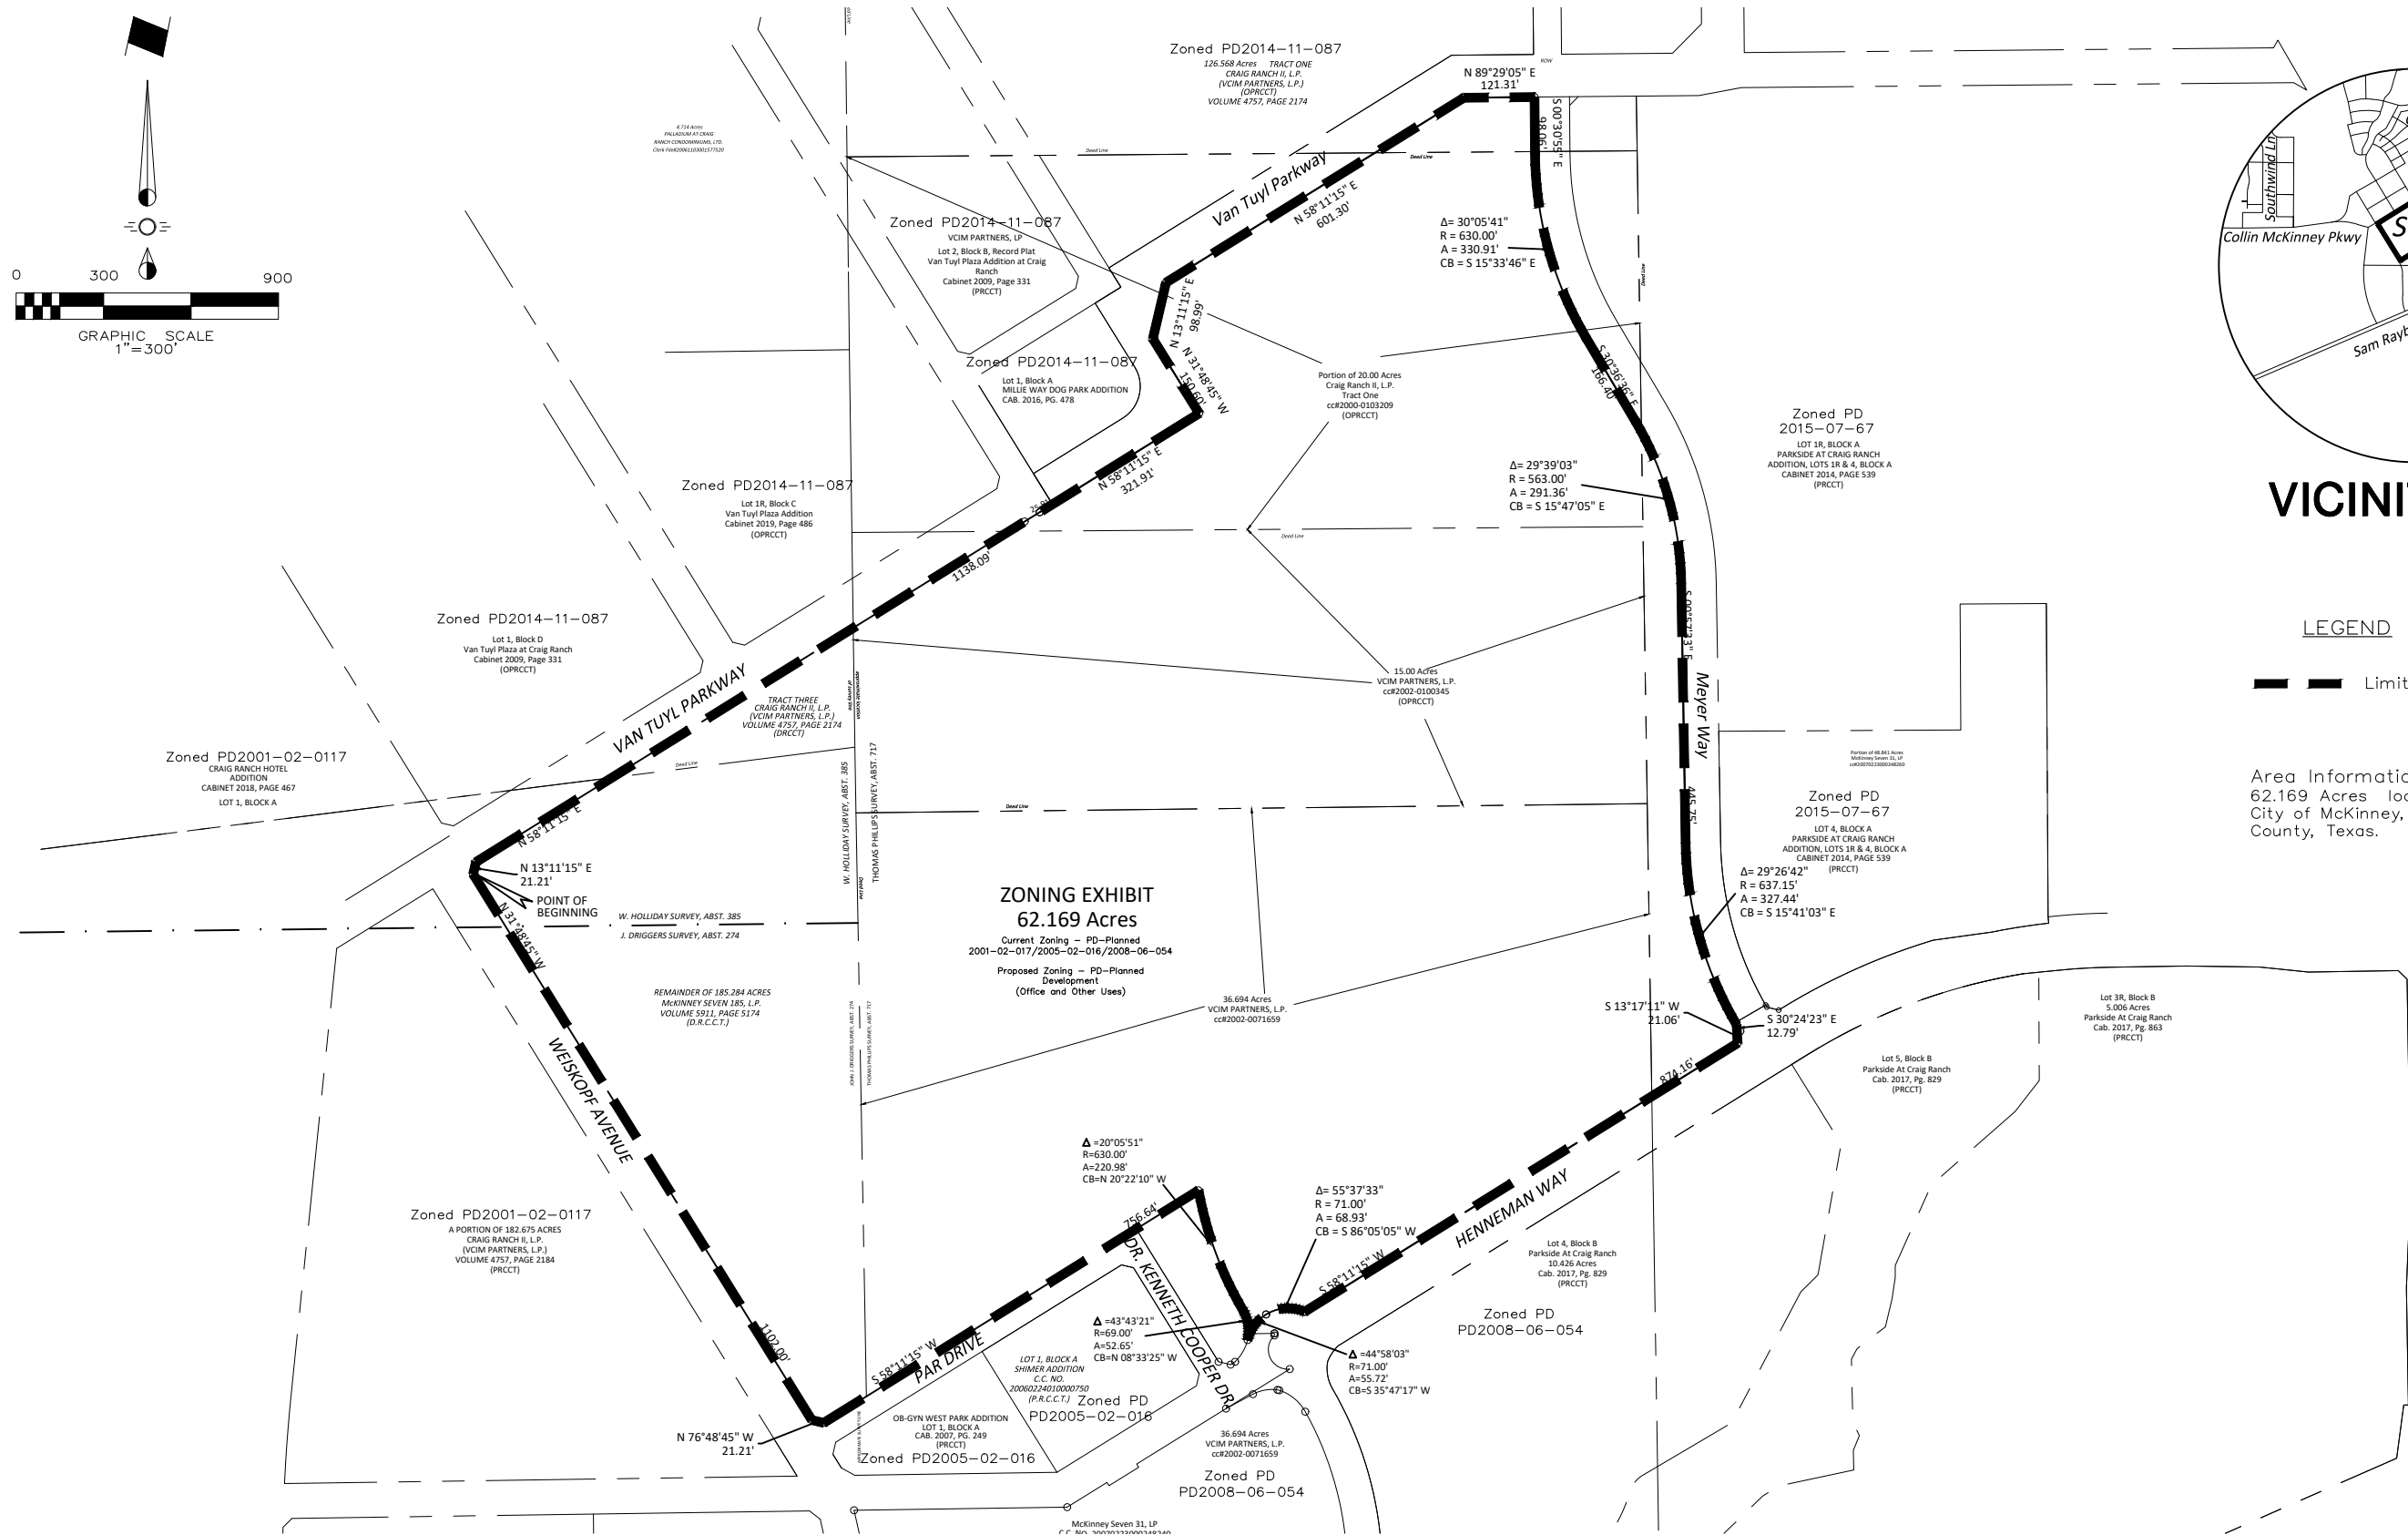

VICINITY MAP NTS

LEGEND

— Limits of Zoning

Area Information:
62.169 Acres located in the
City of McKinney, Collin
County, Texas.

ZONING EXHIBIT

8/20/2020