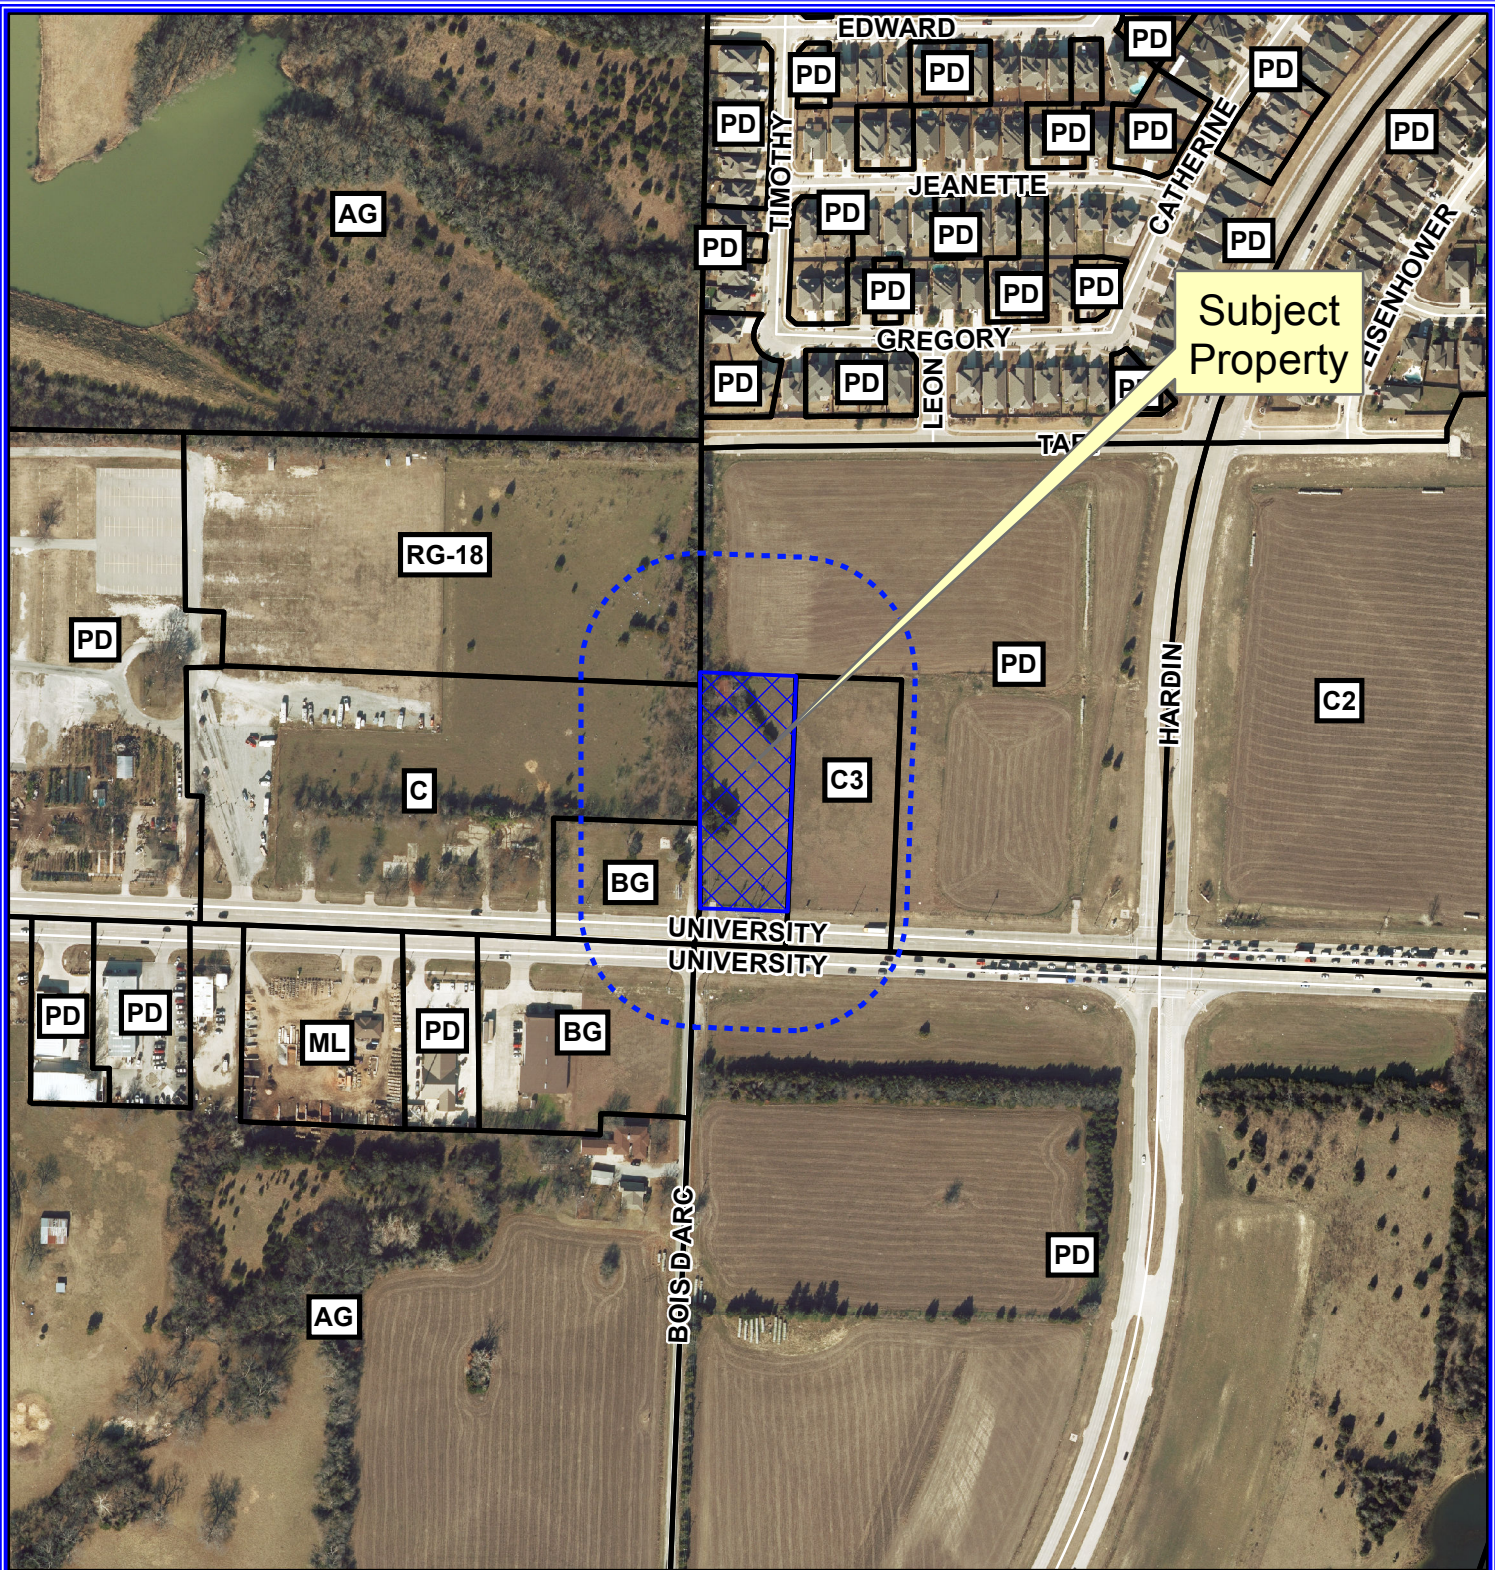

Notification Map

Case: 16-299Z

--- 200' Buffer

Vicinity Map

Notification Map

Case: 16-299Z

--- 200' Buffer

Vicinity Map

DISCLAIMER: This map and information contained in it were developed exclusively for use by the City of McKinney. Any use or reliance on this map by anyone else is at that party's risk and without liability to the City of McKinney, its officials or employees for any discrepancies, errors, or variances which may exist.