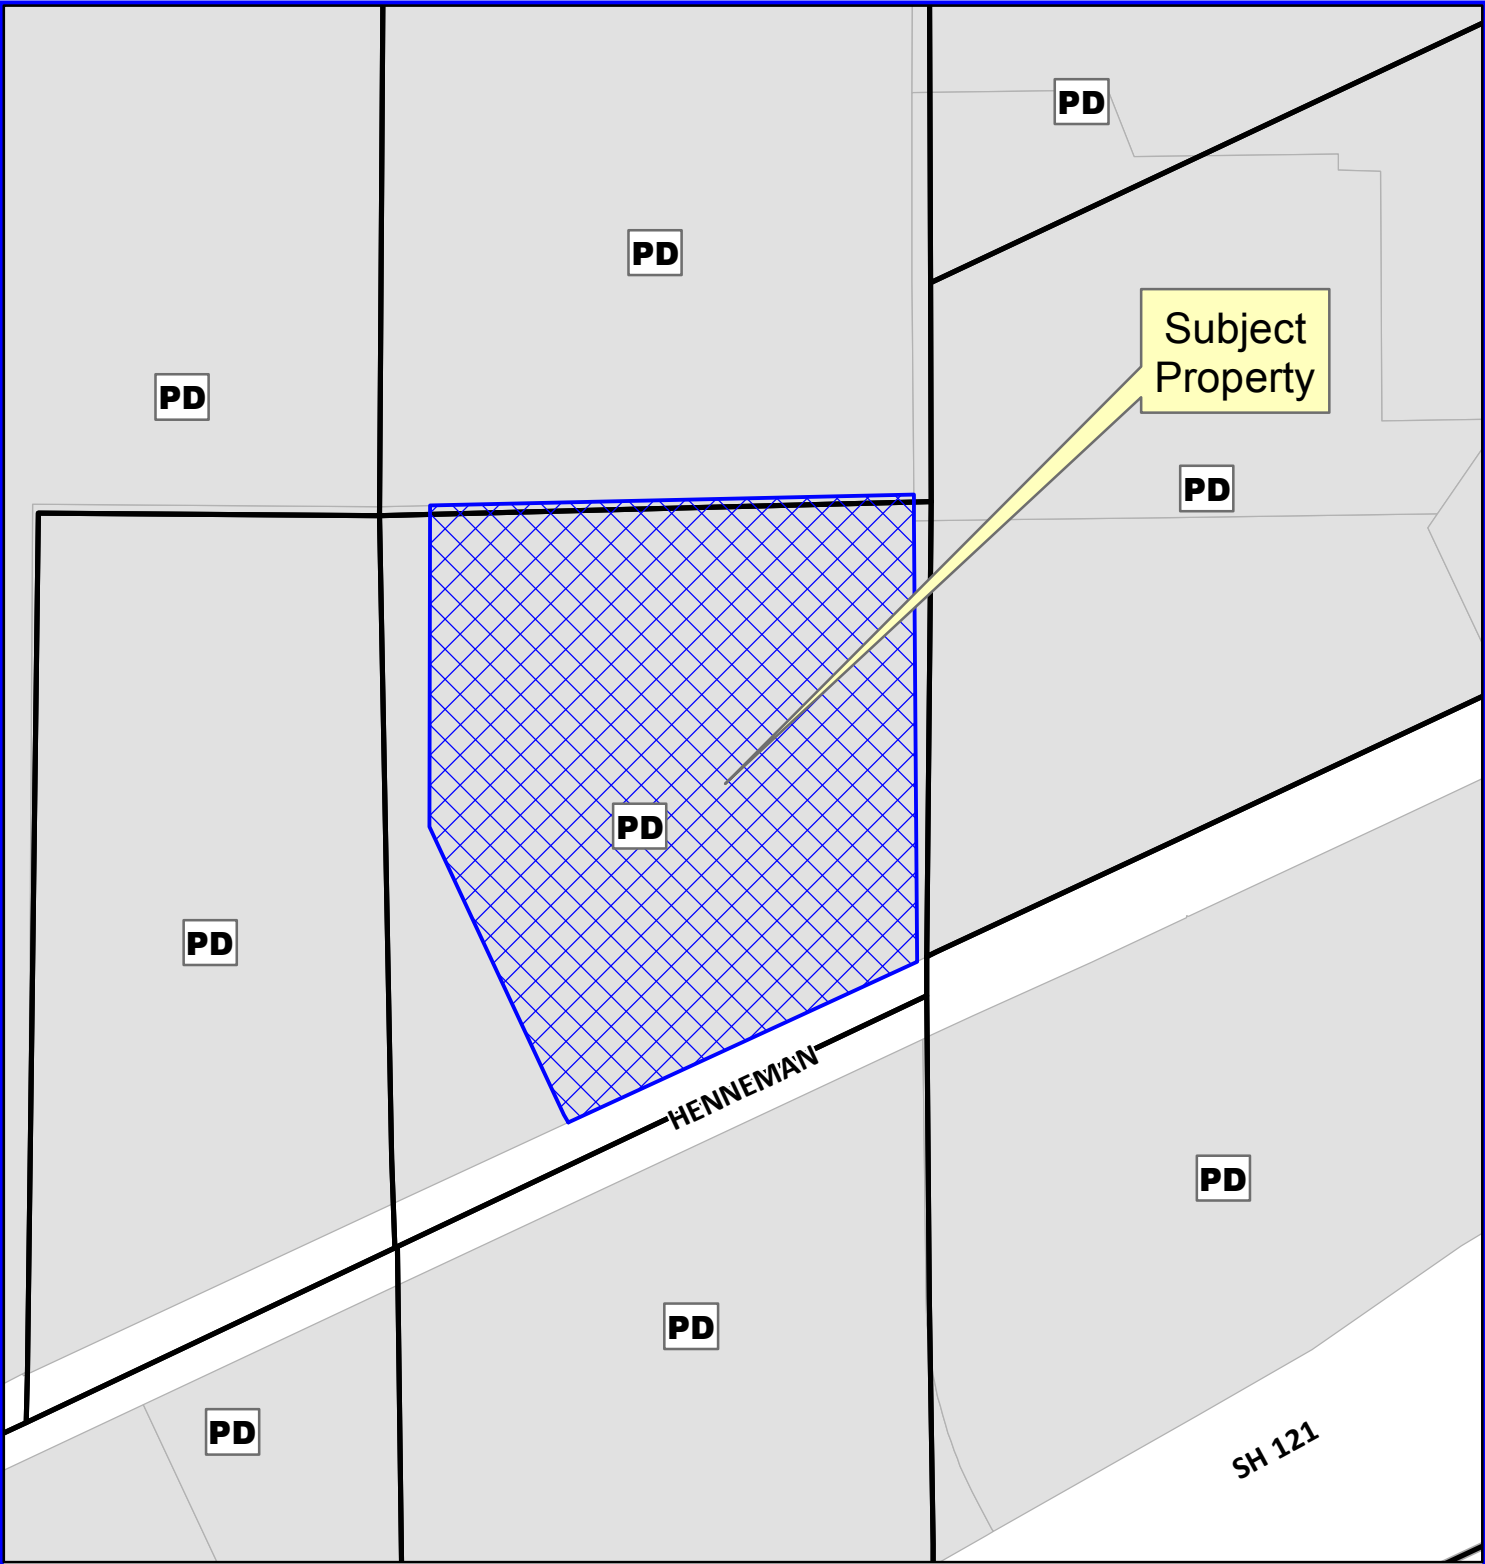

Path: S:\MCKGIS\Notification\Projects\2015\15-116PF.mxd

Location Map

Case: 15-116PF

DISCLAIMER: This map and information contained in it were developed exclusively for use by the City of McKinney. Any use or reliance on this map by anyone else is at that party's risk and without liability to the City of McKinney, its officials or employees for any discrepancies, errors, or variances which may exist.

0 110 220 Feet

Location Map

Case: 15-116PF

Path: S:\MCKGIS\Notification\Projects\2015\15-116PF.mxd

DISCLAIMER: This map and information contained in it were developed exclusively for use by the City of McKinney. Any use or reliance on this map by anyone else is at that party's risk and without liability to the City of McKinney, its officials or employees for any discrepancies, errors, or variances which may exist.