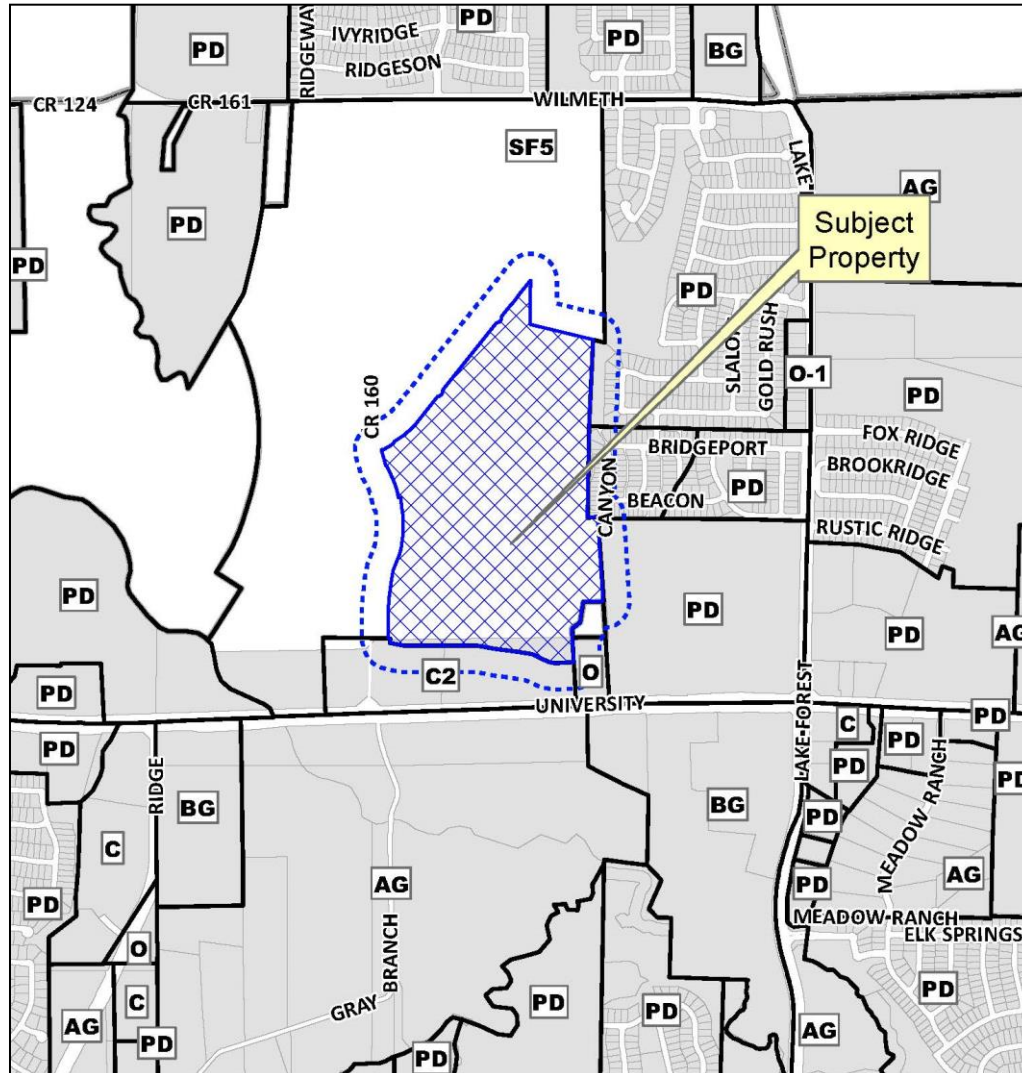

Auburn Hills Phase Five
Private Street Subdivision
Specific Use Permit
15-132SUP

- MONEY MAGAZINE 2014 -

Location Map

Aerial Exhibit

Proposed SUP Exhibit – Concept Plan

Proposed SUP Exhibit – Entrance Exhibit