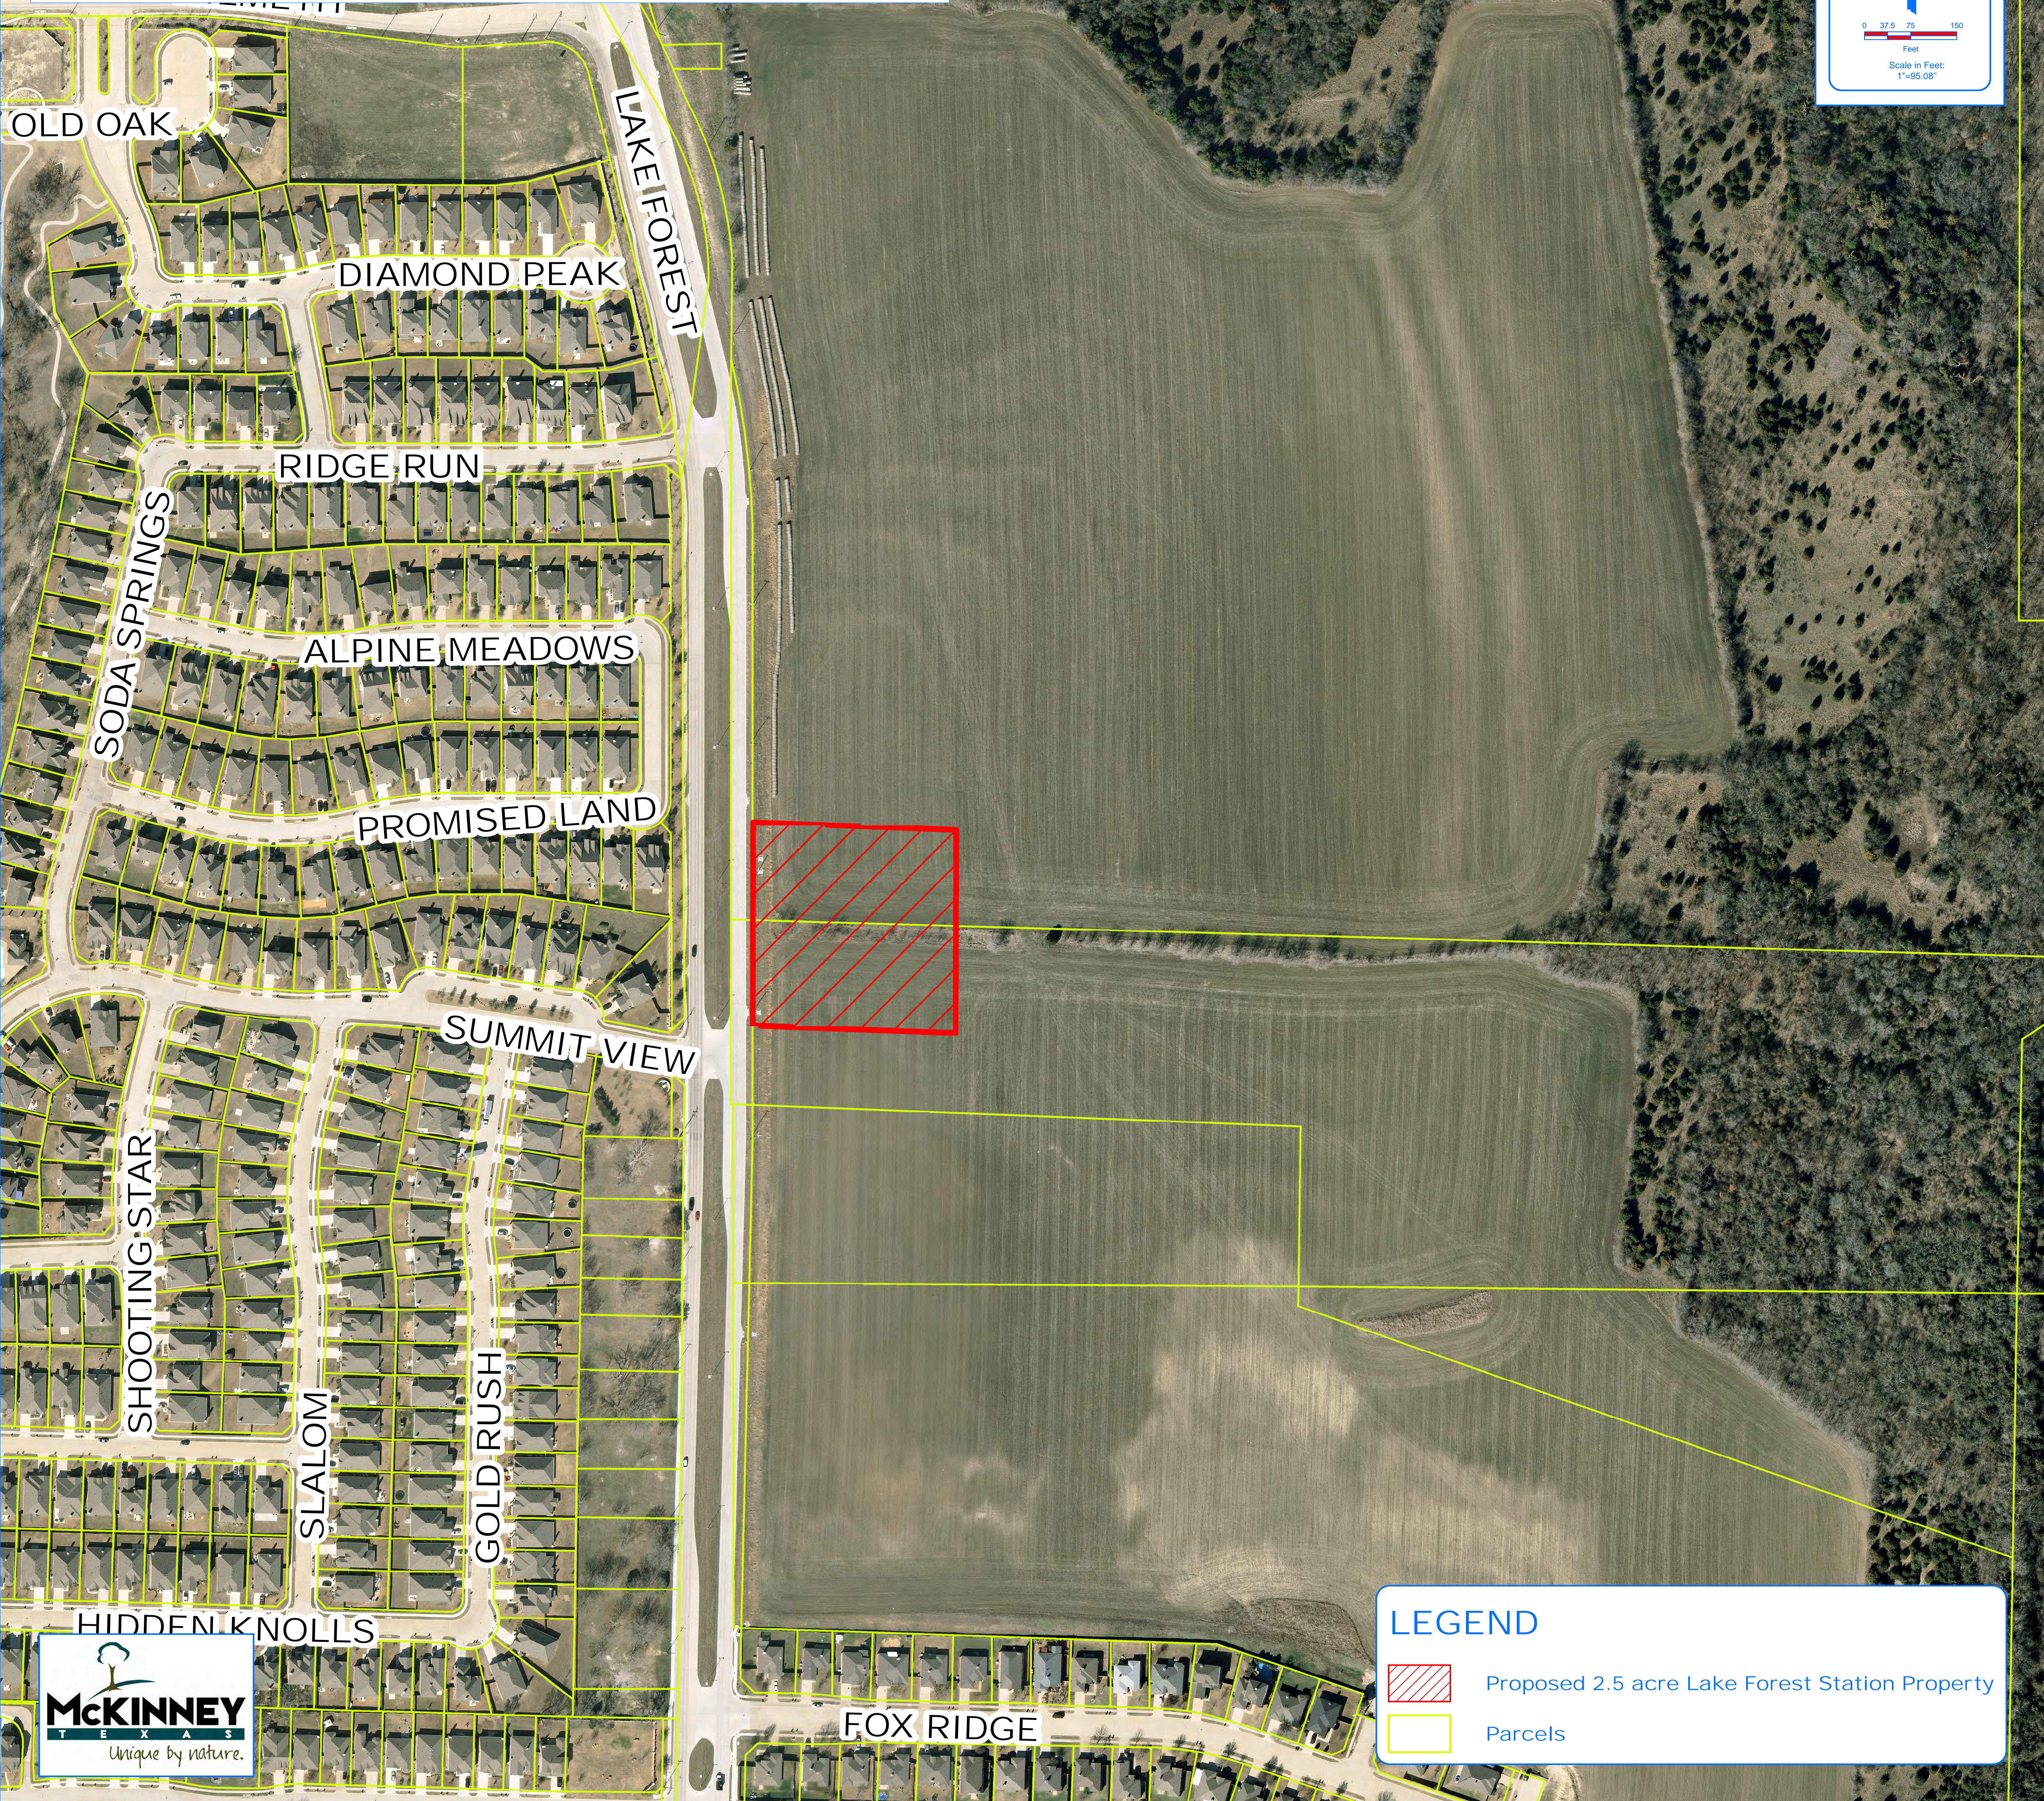

Proposed 2.5 acre Lake Forest Fire Station Property

Source: City of McKinney GIS
Date: August 2014

0 37.5 75 150
Feet
Scale in Feet:
1"=95.08'

LEGEND

-  Proposed 2.5 acre Lake Forest Station Property
-  Parcels