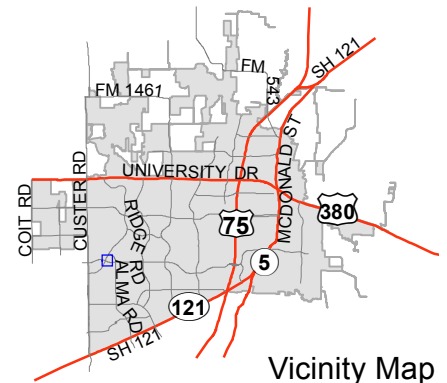

Notification Map

Case: 14-295SUP

--- 200' Buffer

Notification Map

Case: 14-295SUP

--- 200' Buffer

Vicinity Map