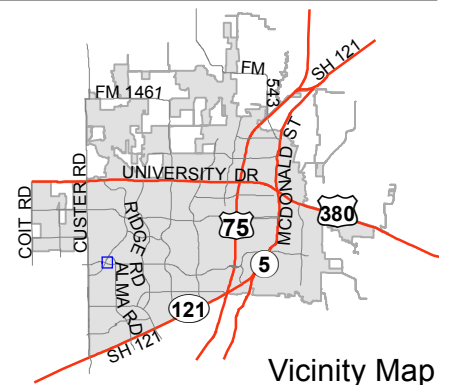

Notification Map

Case: 14-295SUP

--- 200' Buffer

Notification Map

Case: 14-295SUP

--- 200' Buffer

Vicinity Map