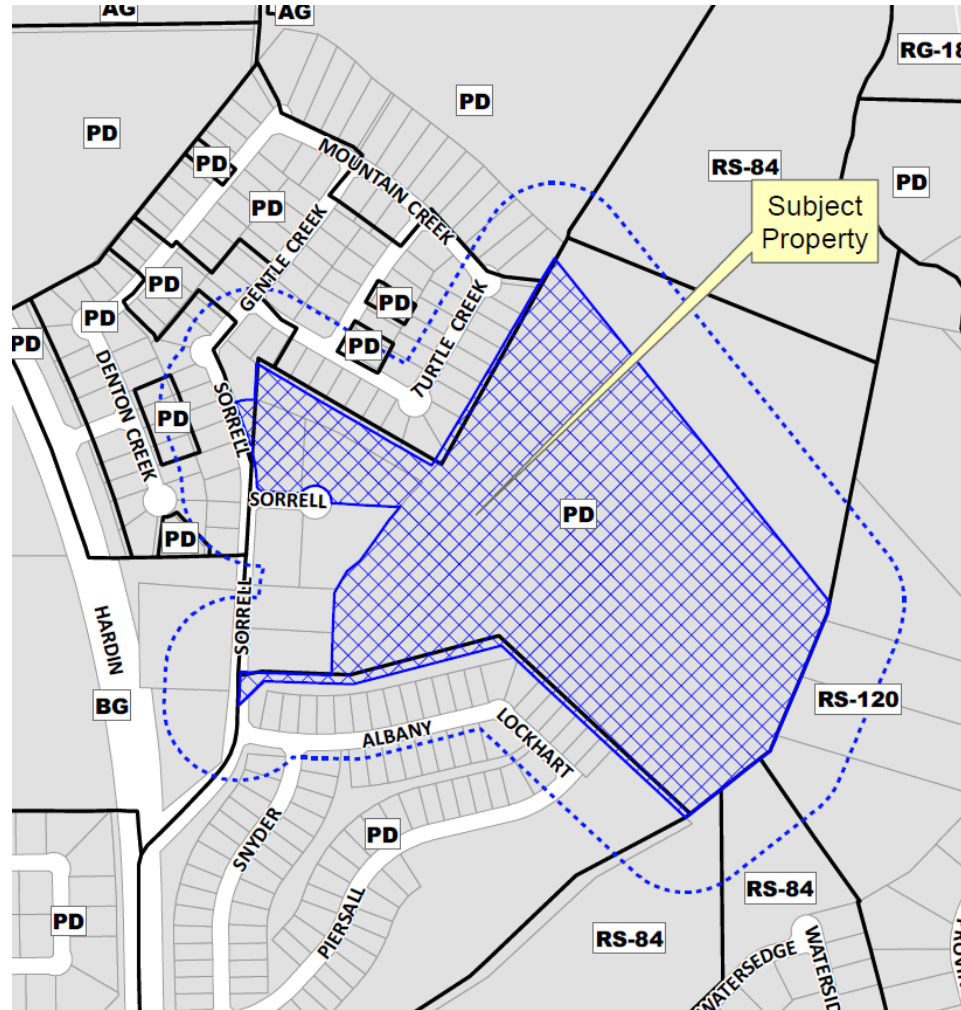

Ragsdale Addition
Minor Replat
15-140MRP

Location Map

Aerial Exhibit

Proposed Minor Replat