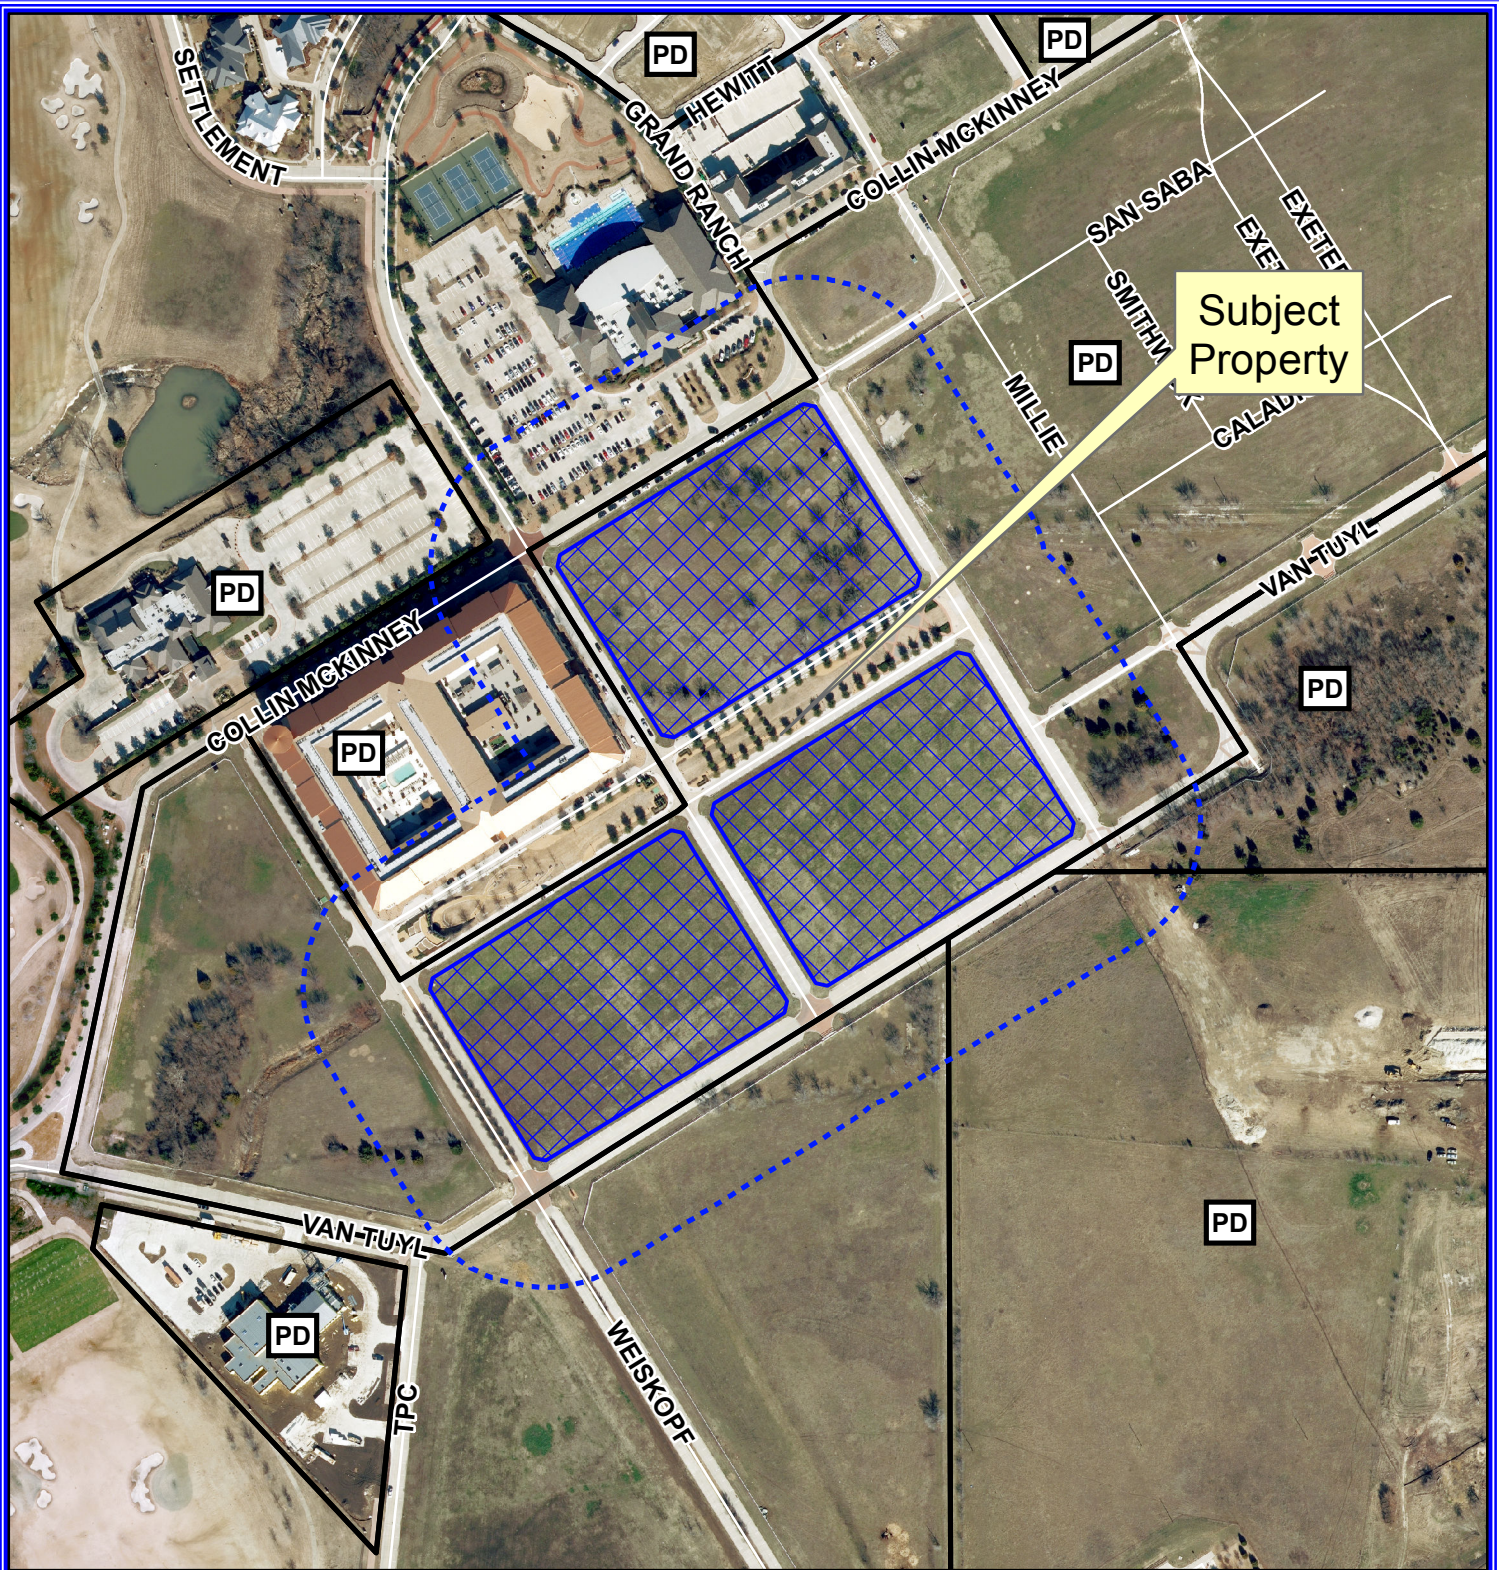

Notification Map

Case: 15-335Z

--- 200' Buffer

Notification Map

Case: 15-335Z

--- 200' Buffer

Vicinity Map

DISCLAIMER: This map and information contained in it were developed exclusively for use by the City of McKinney. Any use or reliance on this map by anyone else is at that party's risk and without liability to the City of McKinney, its officials or employees for any discrepancies, errors, or variances which may exist.