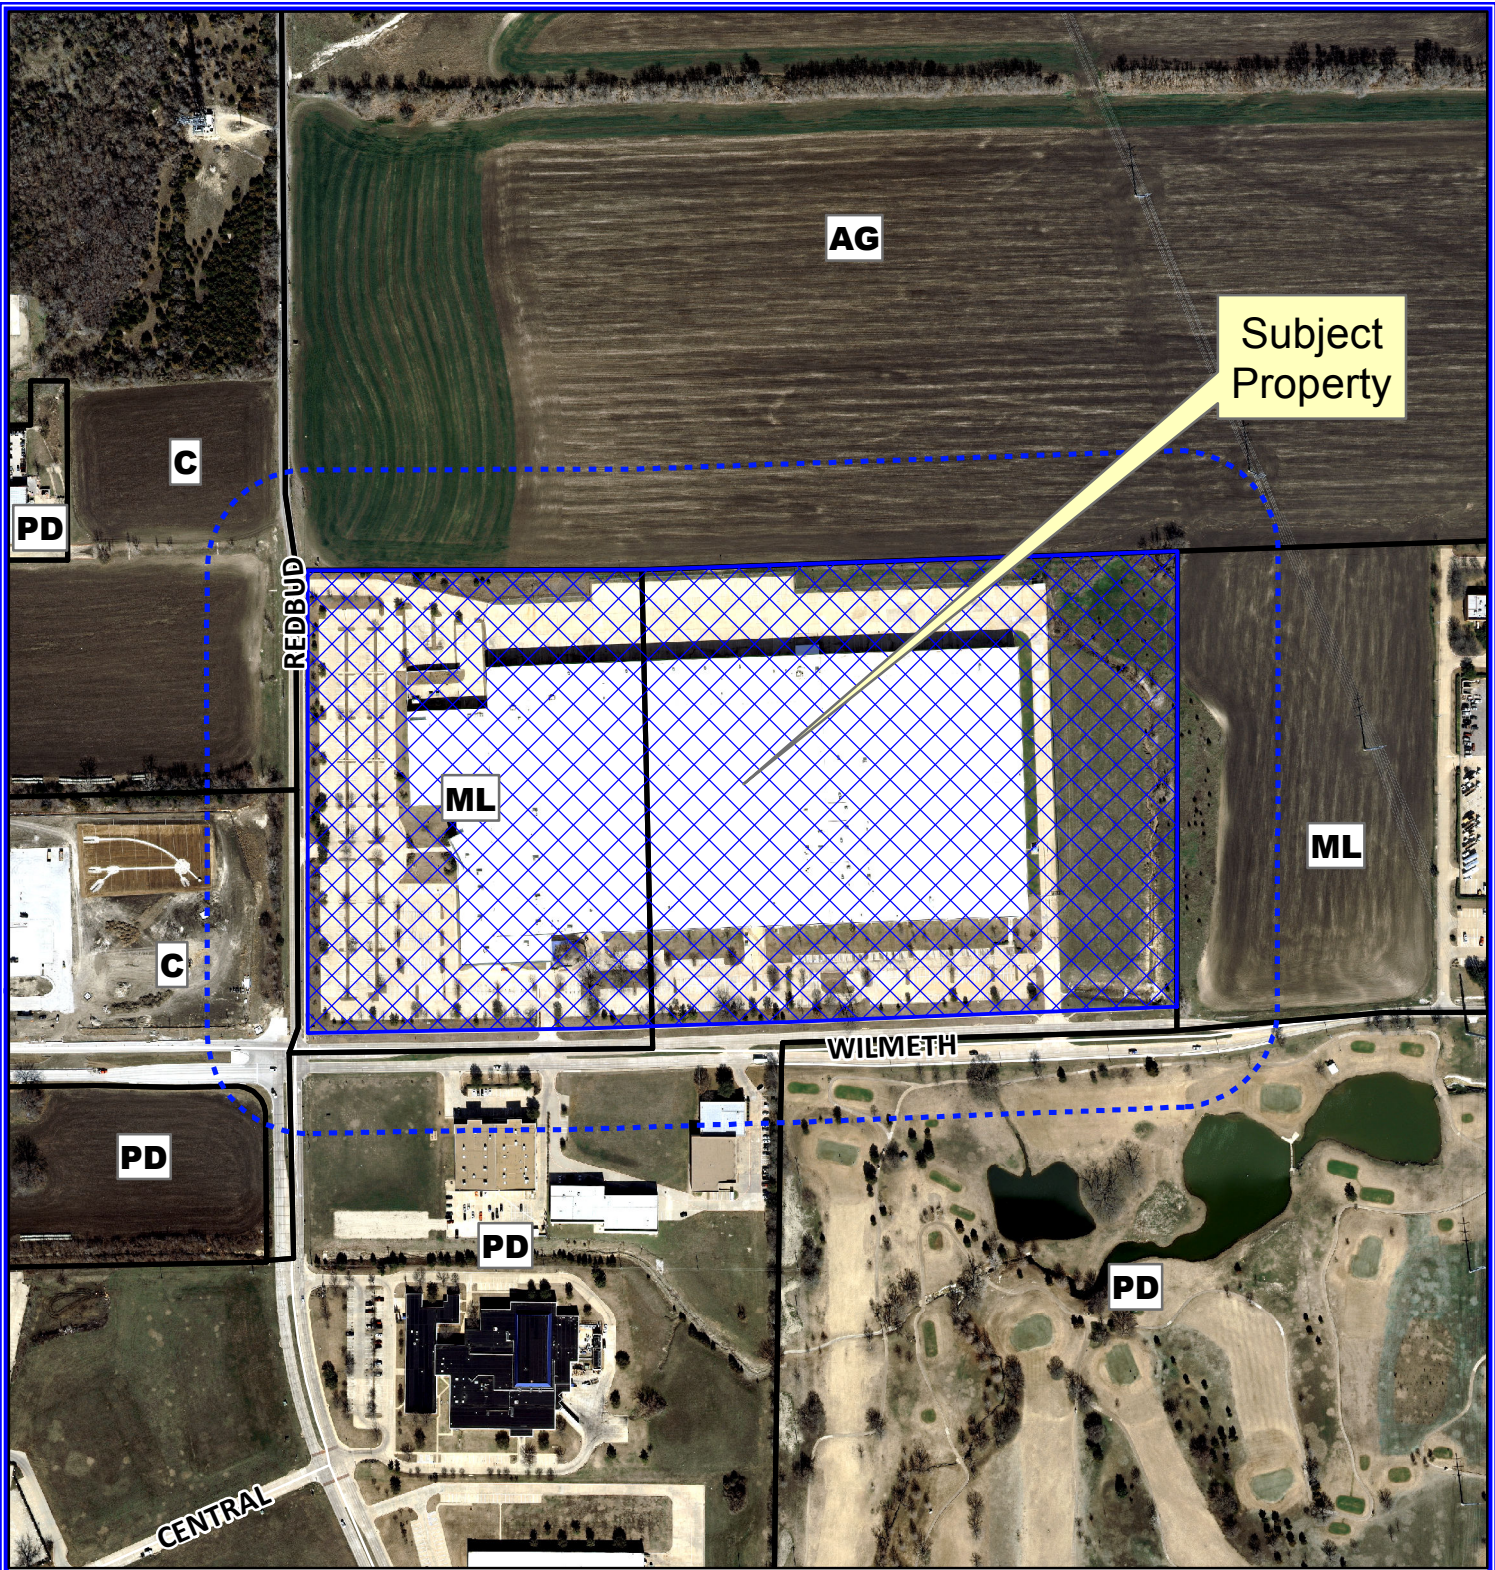

Path: S:\MCKGIS\Notification\Projects\2015\15-051SP.mxd

Notification Map

Case: 15-051SP

--- 200' Buffer

DISCLAIMER: This map and information contained in it were developed exclusively for use by the City of McKinney. Any use or reliance on this map by anyone else is at that party's risk and without liability to the City of McKinney, its officials or employees for any discrepancies, errors, or variances which may exist.

Notification Map

Case: 15-051SP

--- 200' Buffer