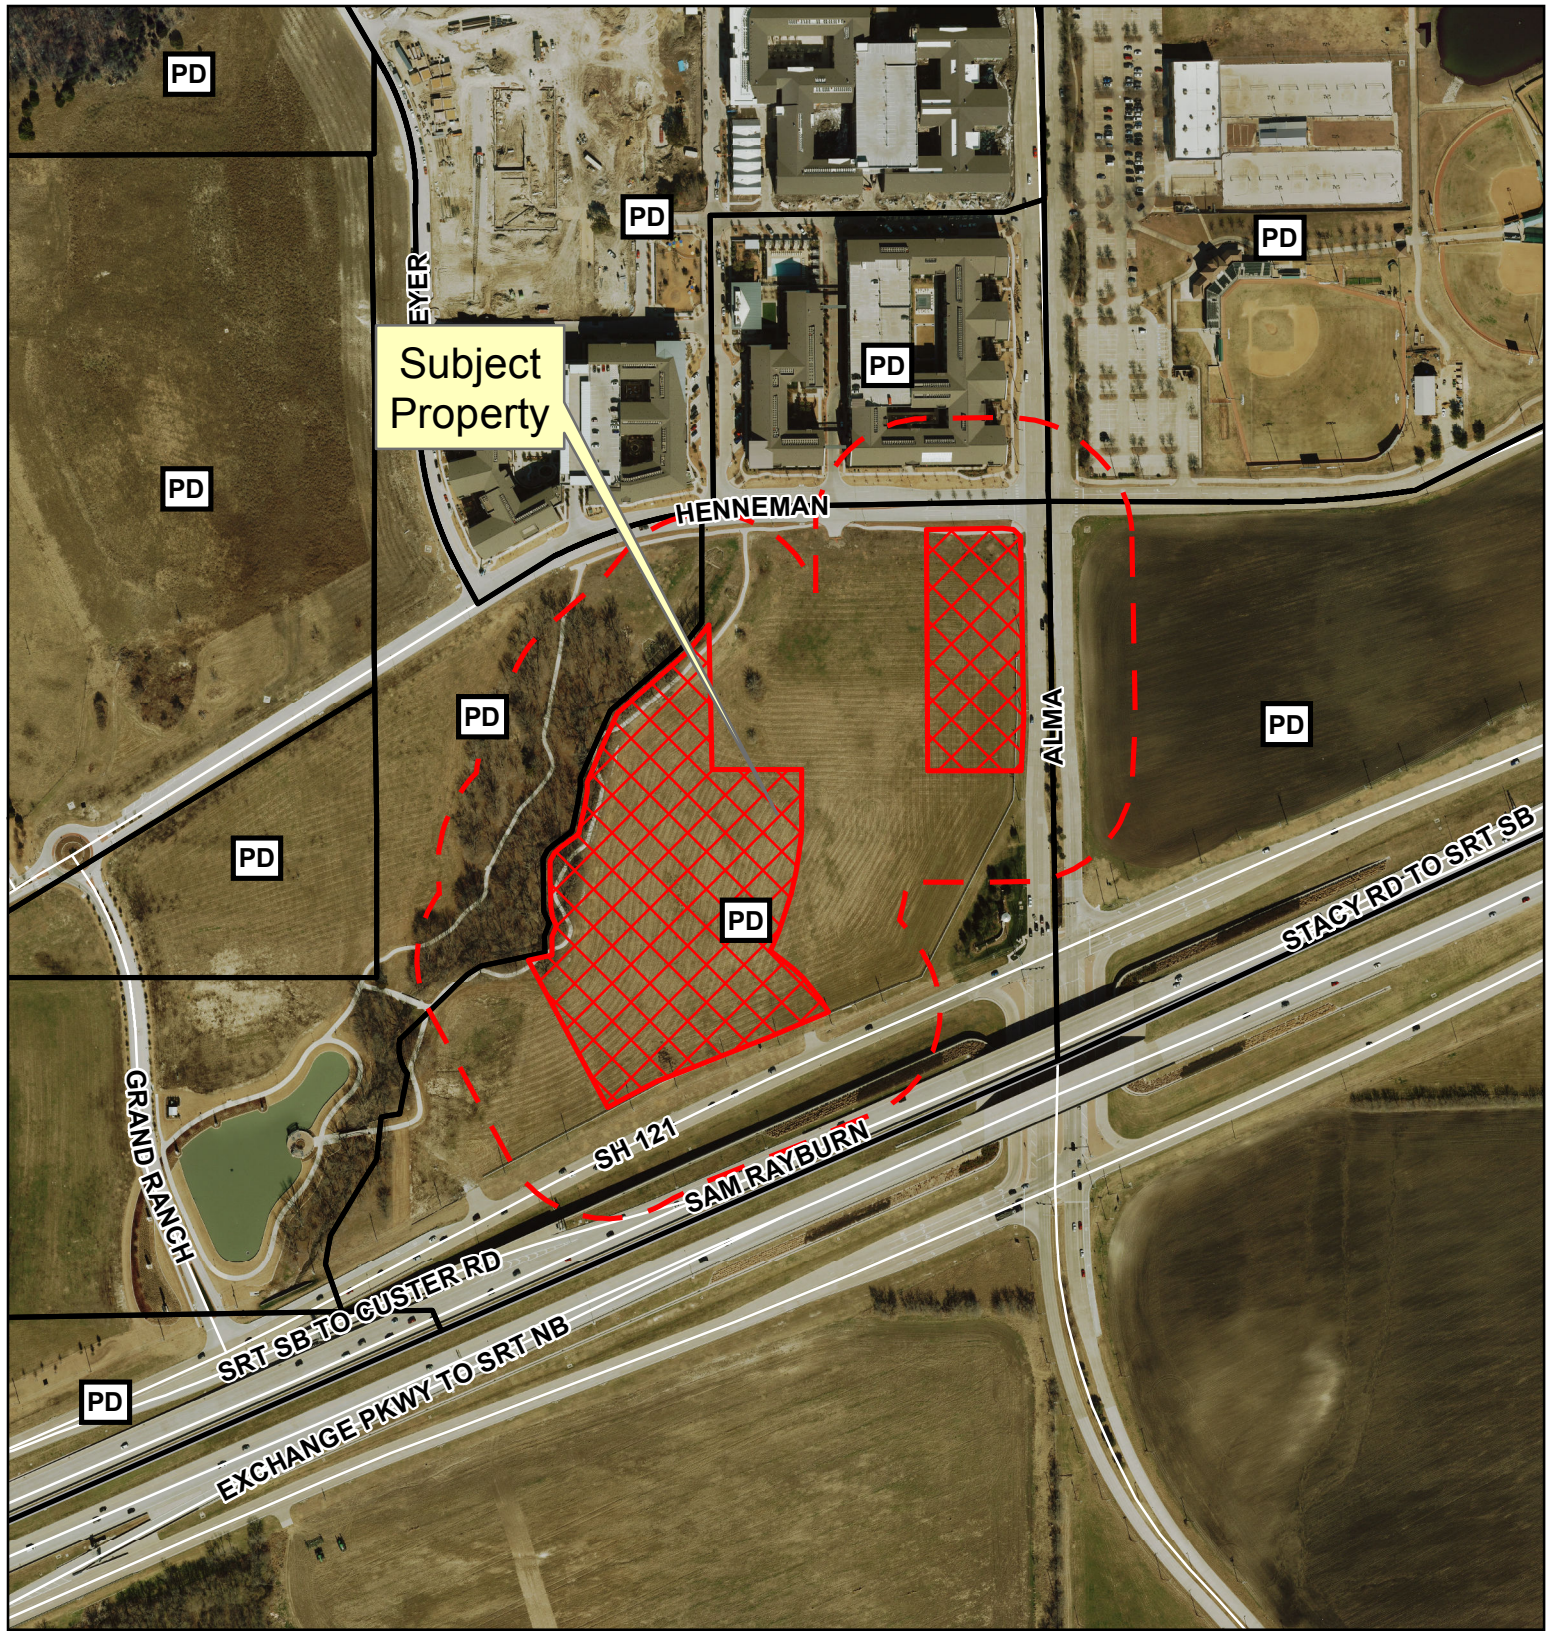

Subject Property

Notification Map

17-0006SP

--- 200' Buffer

Source: City of McKinney GIS
Date: 2/14/2018

DISCLAIMER: This map and information contained in it were developed exclusively for use by the City of McKinney. Any use or reliance on this map by anyone else is at that party's risk and without liability to the City of McKinney, its officials or employees for any discrepancies, errors, or variances which may exist.

Document Path: S:\WCKGIS\NotificationDev_Services_Notification_Map.mxd

Notification Map

17-0006SP

--- 200' Buffer

Source: City of McKinney GIS
Date: 2/14/2018

DISCLAIMER: This map and information contained in it were developed exclusively for use by the City of McKinney. Any use or reliance on this map by anyone else is at that party's risk and without liability to the City of McKinney, its officials or employees for any discrepancies, errors, or variances which may exist.