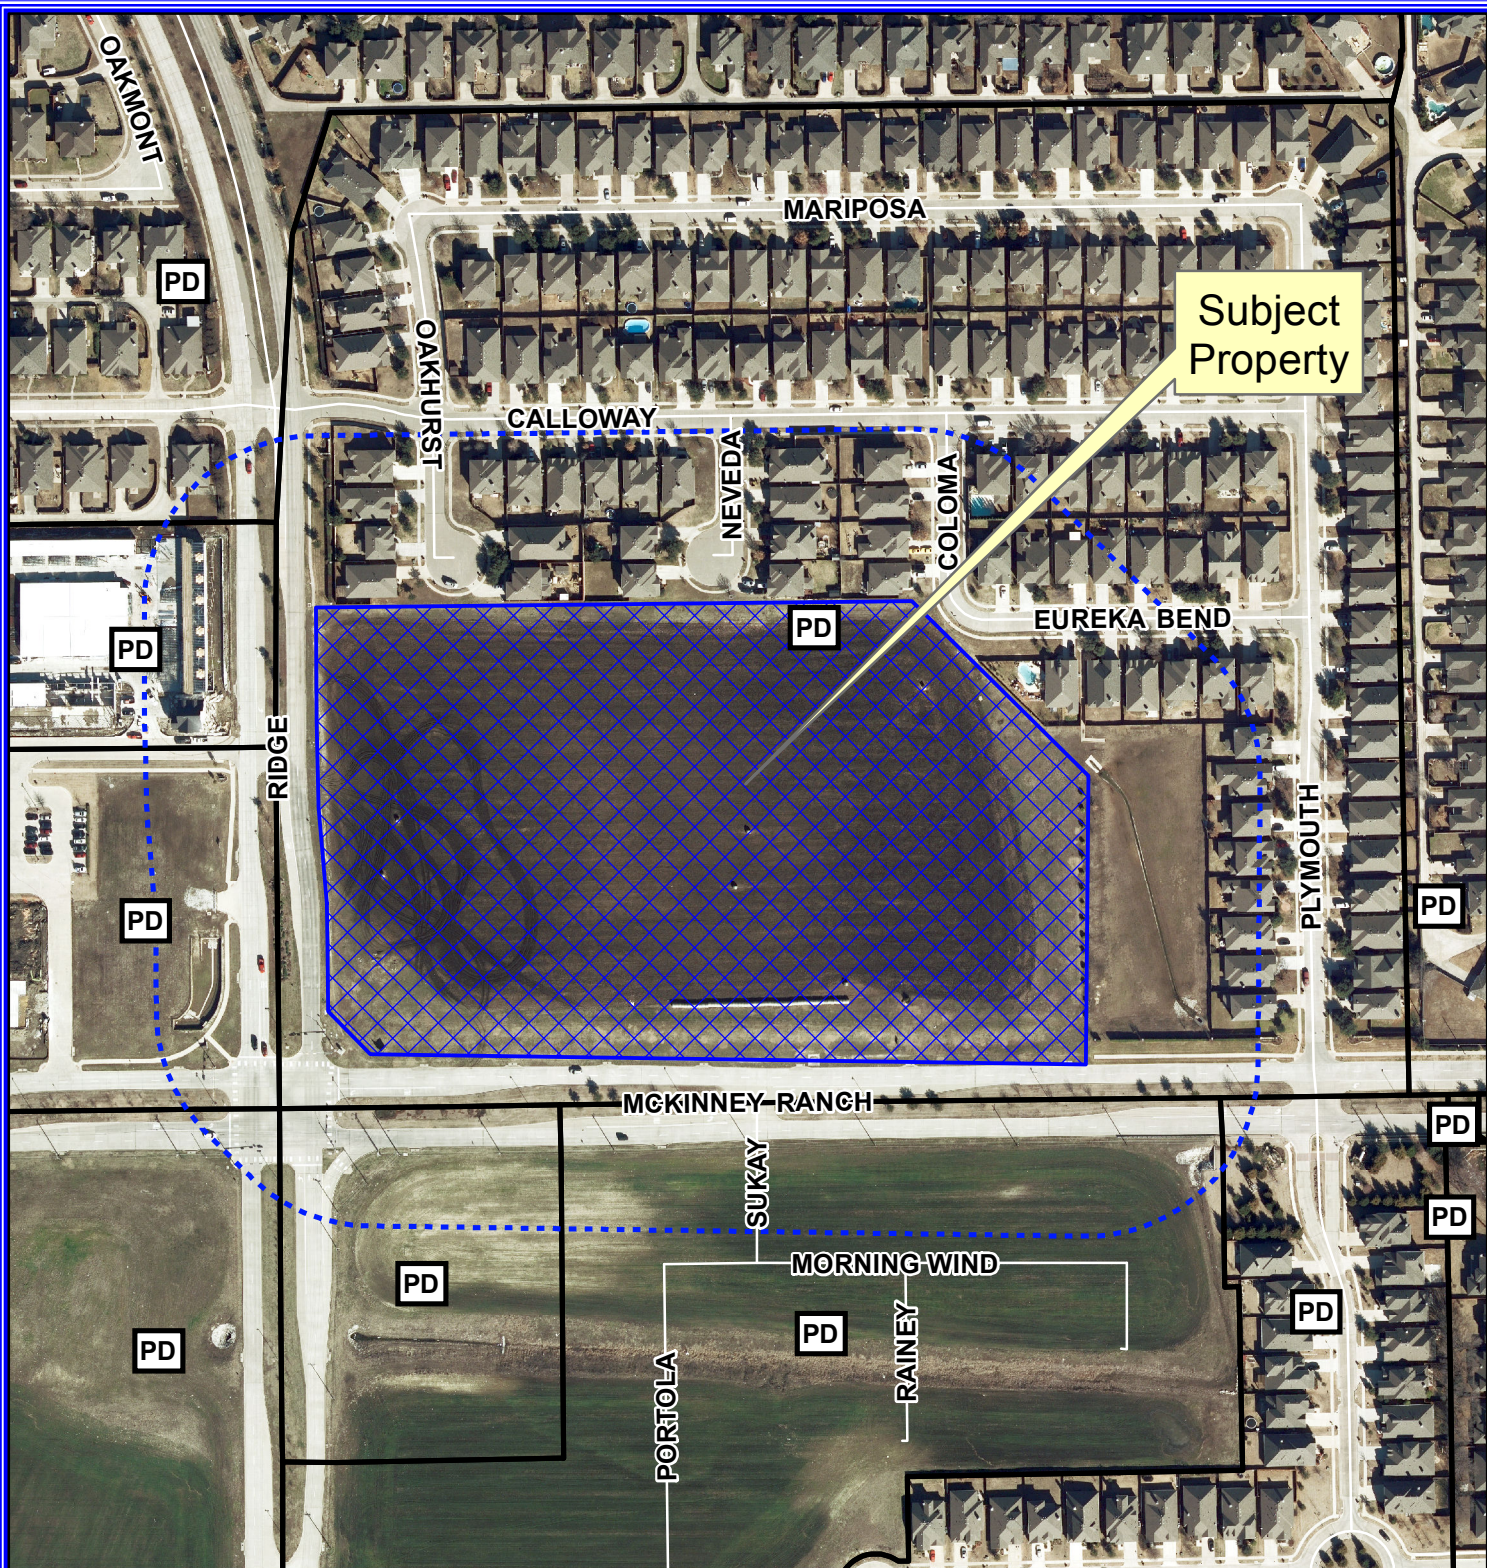

### Notification Map

Case: 16-267PFR

--- 200' Buffer

Vicinity Map

Subject Property

# Notification Map

Case: 16-267PFR

--- 200' Buffer

Vicinity Map