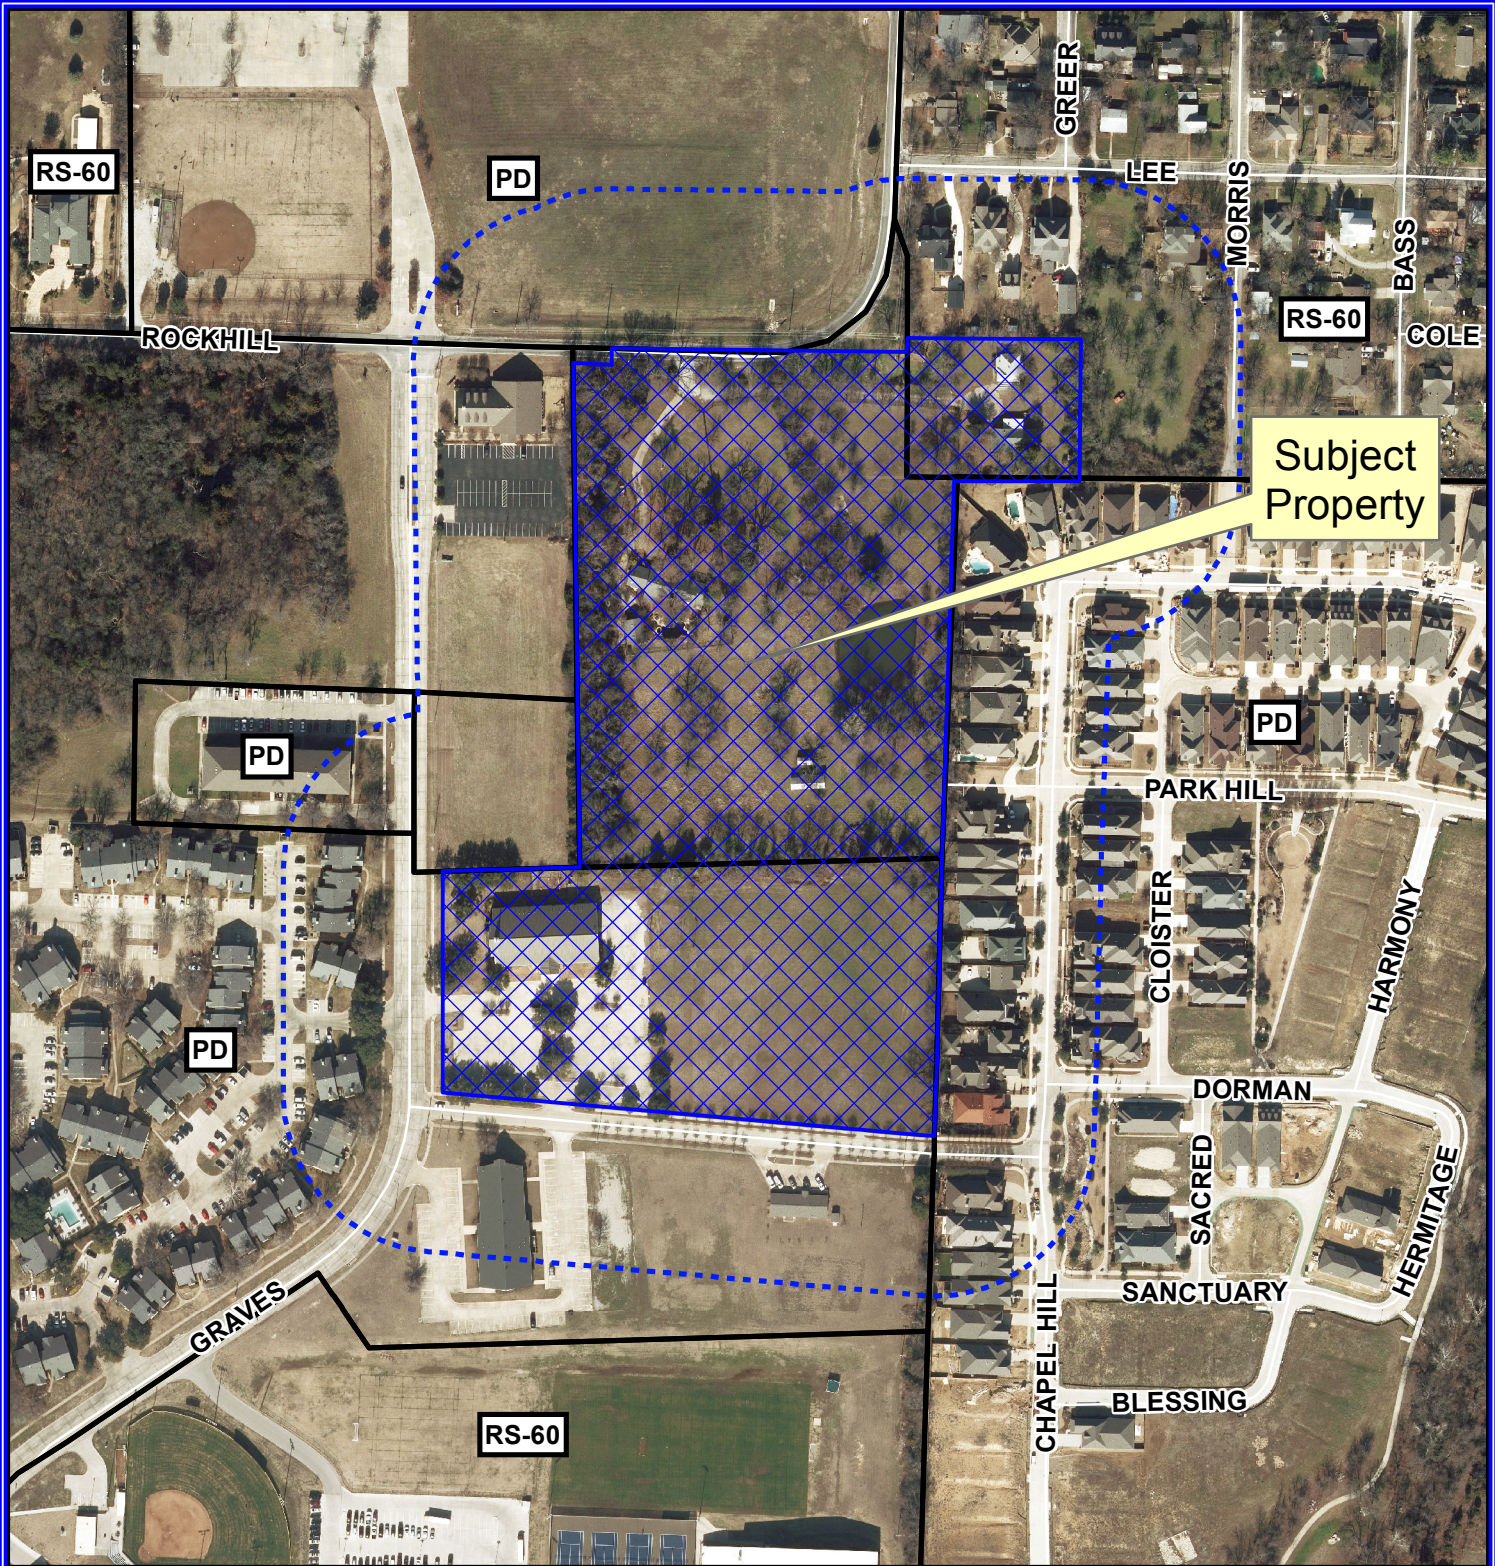

Notification Map

Case: 16-132PFR

--- 200' Buffer

Vicinity Map

Notification Map

Case: 16-132PFR

--- 200' Buffer