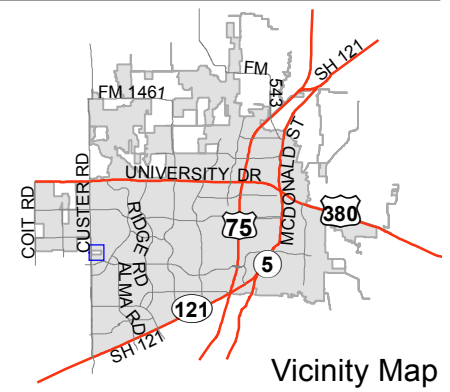

WALES

CANYON BAY

NUECES

FOUNTAINVIEW

OZARK

ARIEL

LUZERNE

ORION

PD

PD

PD

PD

PD

PD

Notification Map

Case: 14-144A

--- 200' Notification Buffer

Vicinity Map

Subject Property

PD

LIVINGSTON

CLEAR BAY

MONROE

NUECES

ONTARIO

CANYON BAY

ORION

PD

PD

PD

PD

PD