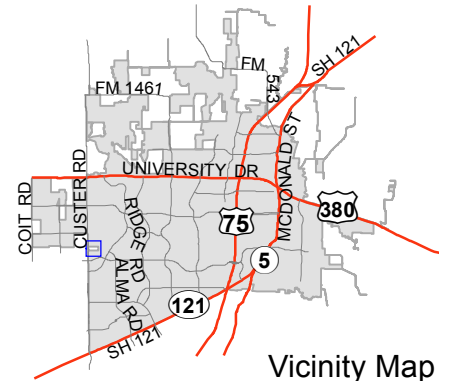

--- 200' Notification Buffer

Vicinity Map

Subject Property

PD

LIVINGSTON

CLEAR BAY

MONROE

NUECES

OZARK

ARIEL

TRAVIS

SPRING

WALES

FOUNTAINVIEW

OZARK

ARIEL

LUZERNE

PD

PD

PD

PD

Notification Map

Case: 14-144A

--- 200' Notification Buffer

Vicinity Map