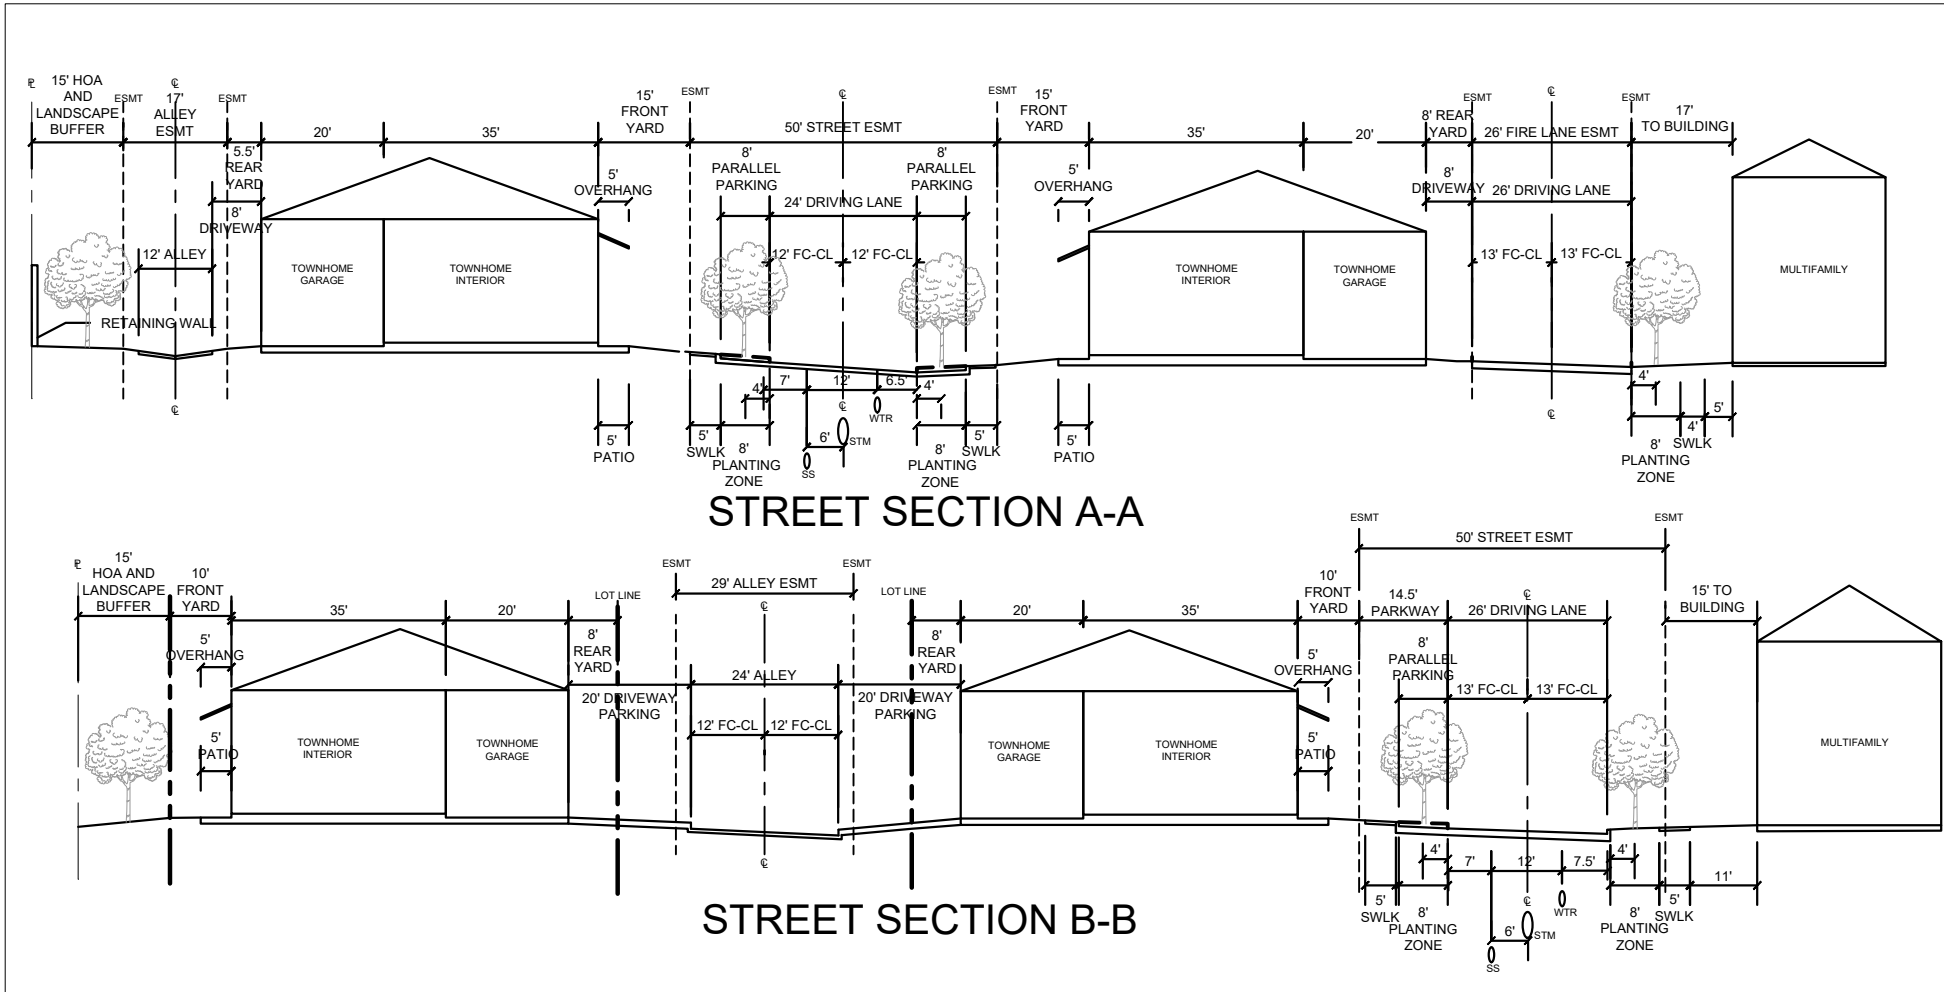

WILLIAMS, HOLLY 3/10/2022 2:27 PM  
 C:\DALLAS\1084446515-SP1\SPCA\CAD\EXHIBITS\PLANSHEETS\20220310\_STREET SECTIONS.DWG  
 3/7/2022 10:00 AM

PLOTTED BY  
 DWG NAME  
 LAST SAVED

STREET SECTION A-A

STREET SECTION B-B

WILLIAMS, HOLLY 3/10/2022 2:28 PM  
C:\DAL\CHIL\084446515-01 SPCA\CAD\EXHIBITS\PLANSHEETS\20220310\_STREET SECTIONS.DWG  
3/7/2022 10:00 AM

STREET SECTION C-C

STREET SECTION D-D

NOT TO SCALE

# Stacy Road SPCA

EXHIBIT X.3 - STREET SECTIONS  
McKinney, Texas  
March 2022

PLOTTED BY  
DWG NAME  
LAST SAVED

13455 Noel Road, Suite 700  
Dallas, Texas 75240  
972-770-1300  
State of Texas Registration No. F-928  
NOTE: THIS PLAN IS CONCEPTUAL IN NATURE AND HAS BEEN PRODUCED WITHOUT THE BENEFIT OF A SURVEY, TOPOGRAPHY, UTILITIES, CONTACT WITH THE CITY, ETC.