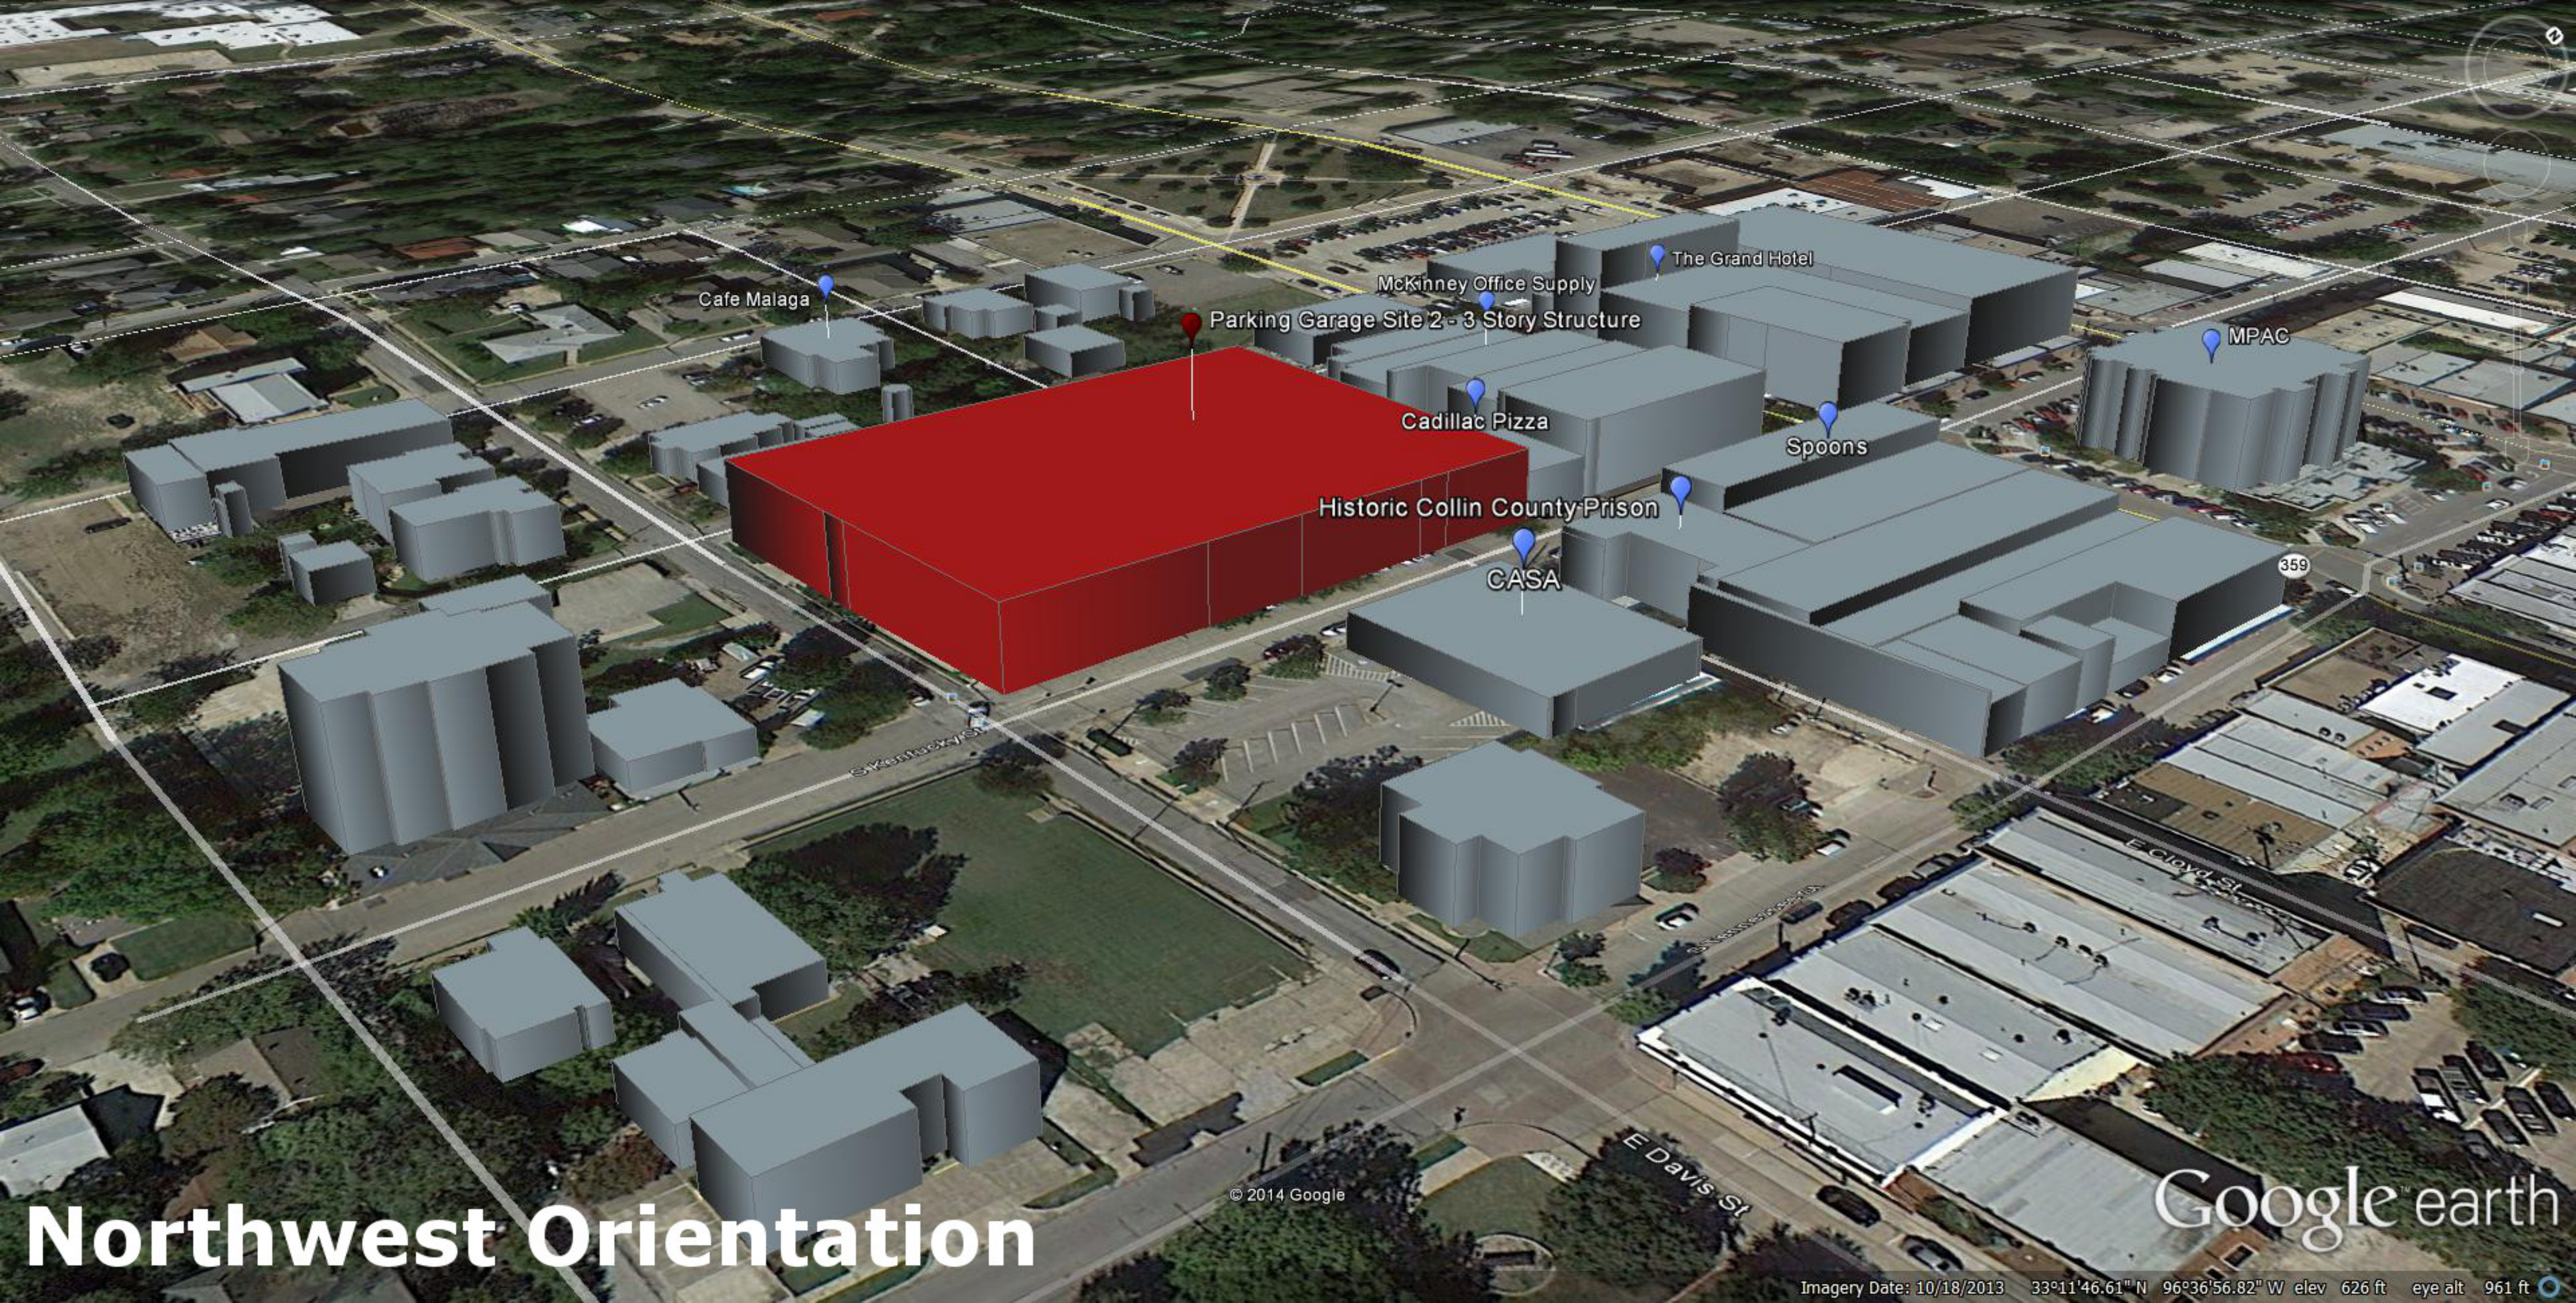

The Grand Hotel

McKinney Office Supply

MPAC

Spoons

Historic Collin County Prison

Cadillac Pizza

Parking Garage Site 2 - 3 Story Structure

CASA

Cafe Malaga

W Davis St

Google™ earth

Northeast Orientation

© 2014 Google

Imagery Date: 10/18/2013 33°11'46.48" N 96°36'59.65" W elev 627 ft eye alt 861 ft

Cafe Malaga

Parking Garage Site 2 - 3 Story Structure

McKinney Office Supply

The Grand Hotel

MPAC

Cadillac Pizza

Spoons

Historic Collin County Prison

CASA

359

Historic Collin County Prison

CASA

Parking Garage Site 2-3 Story Structure

MPAC

Spoons

Cadillac Pizza

McKinney Office Supply

Cafe Malaga