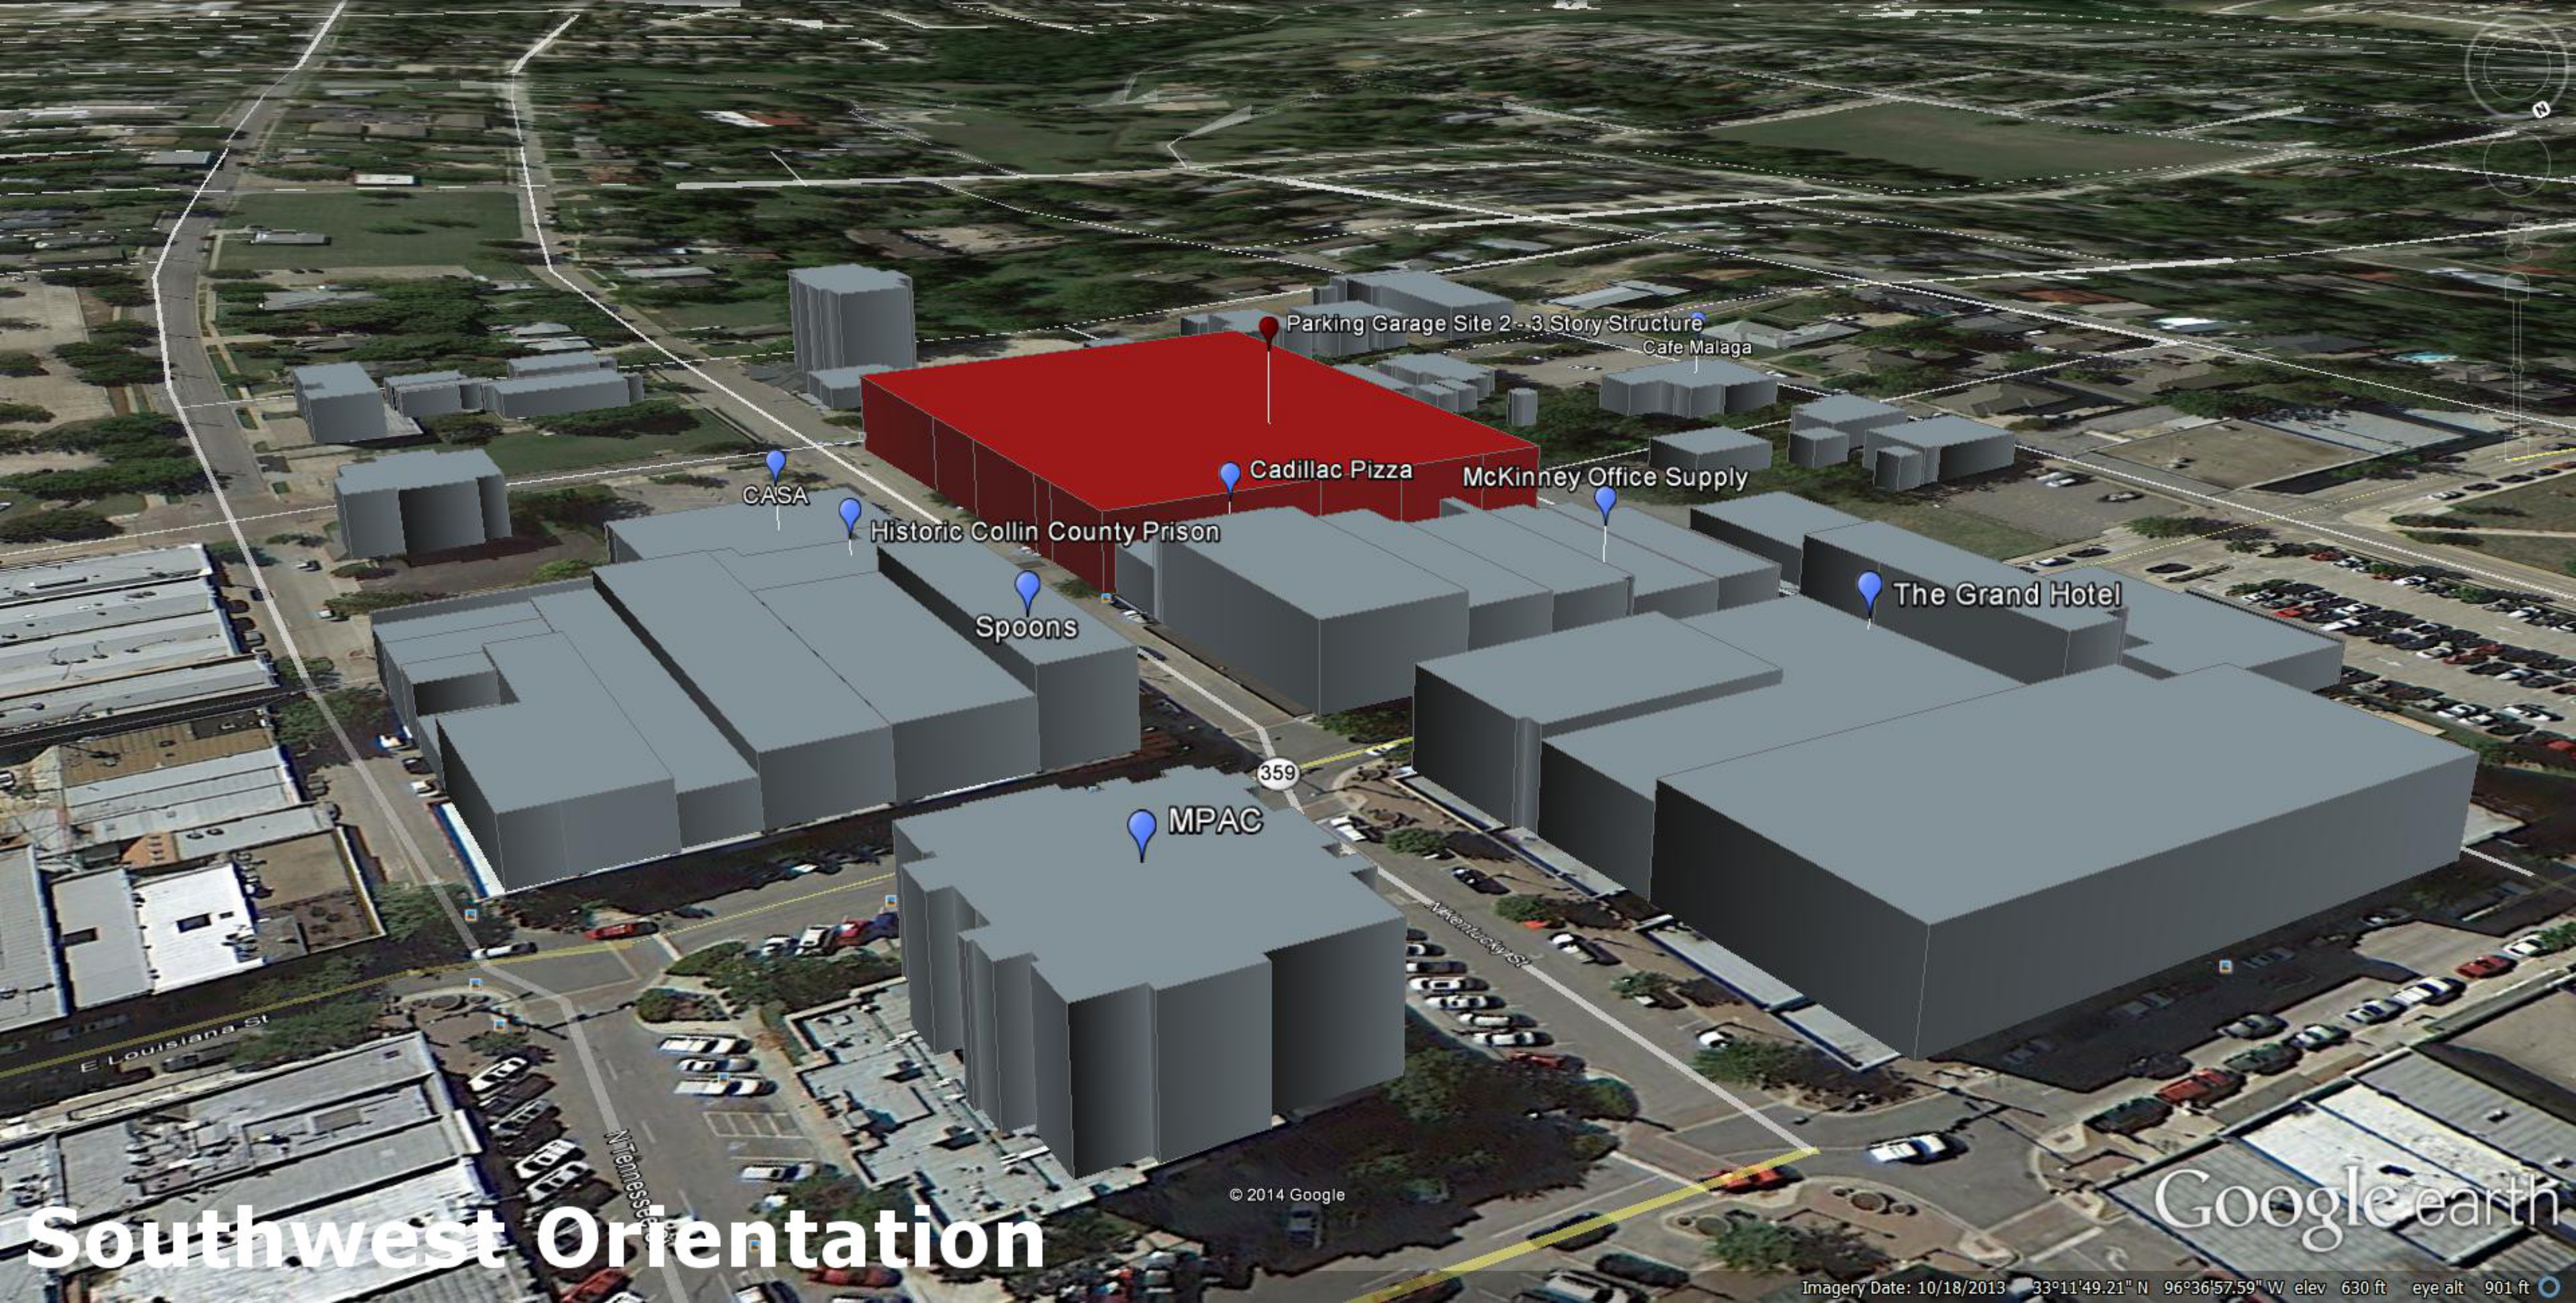

The Grand Hotel

McKinney Office Supply

MPAC

Spoons

Historic Collin County Prison

Cadillac Pizza

Parking Garage Site 2 - 3 Story Structure

CASA

S Kentucky St

E Davis St

E Cloyd St

© 2014 Google

Google earth

Northwest Orientation

Imagery Date: 10/18/2013 33°11'46.61" N 96°36'56.82" W elev 626 ft eye alt 961 ft

CASA

Historic Collin County Prison

Spoons

MPAC

Cadillac Pizza

McKinney Office Supply

The Grand Hotel

Cafe Malaga

Parking Garage Site 2 - 3 Story Structure

Historic Collin County Prison

CASA

Parking Garage Site 2-3 Story Structure

MPAC

Spoons

Cadillac Pizza

McKinney Office Supply

Cafe Malaga