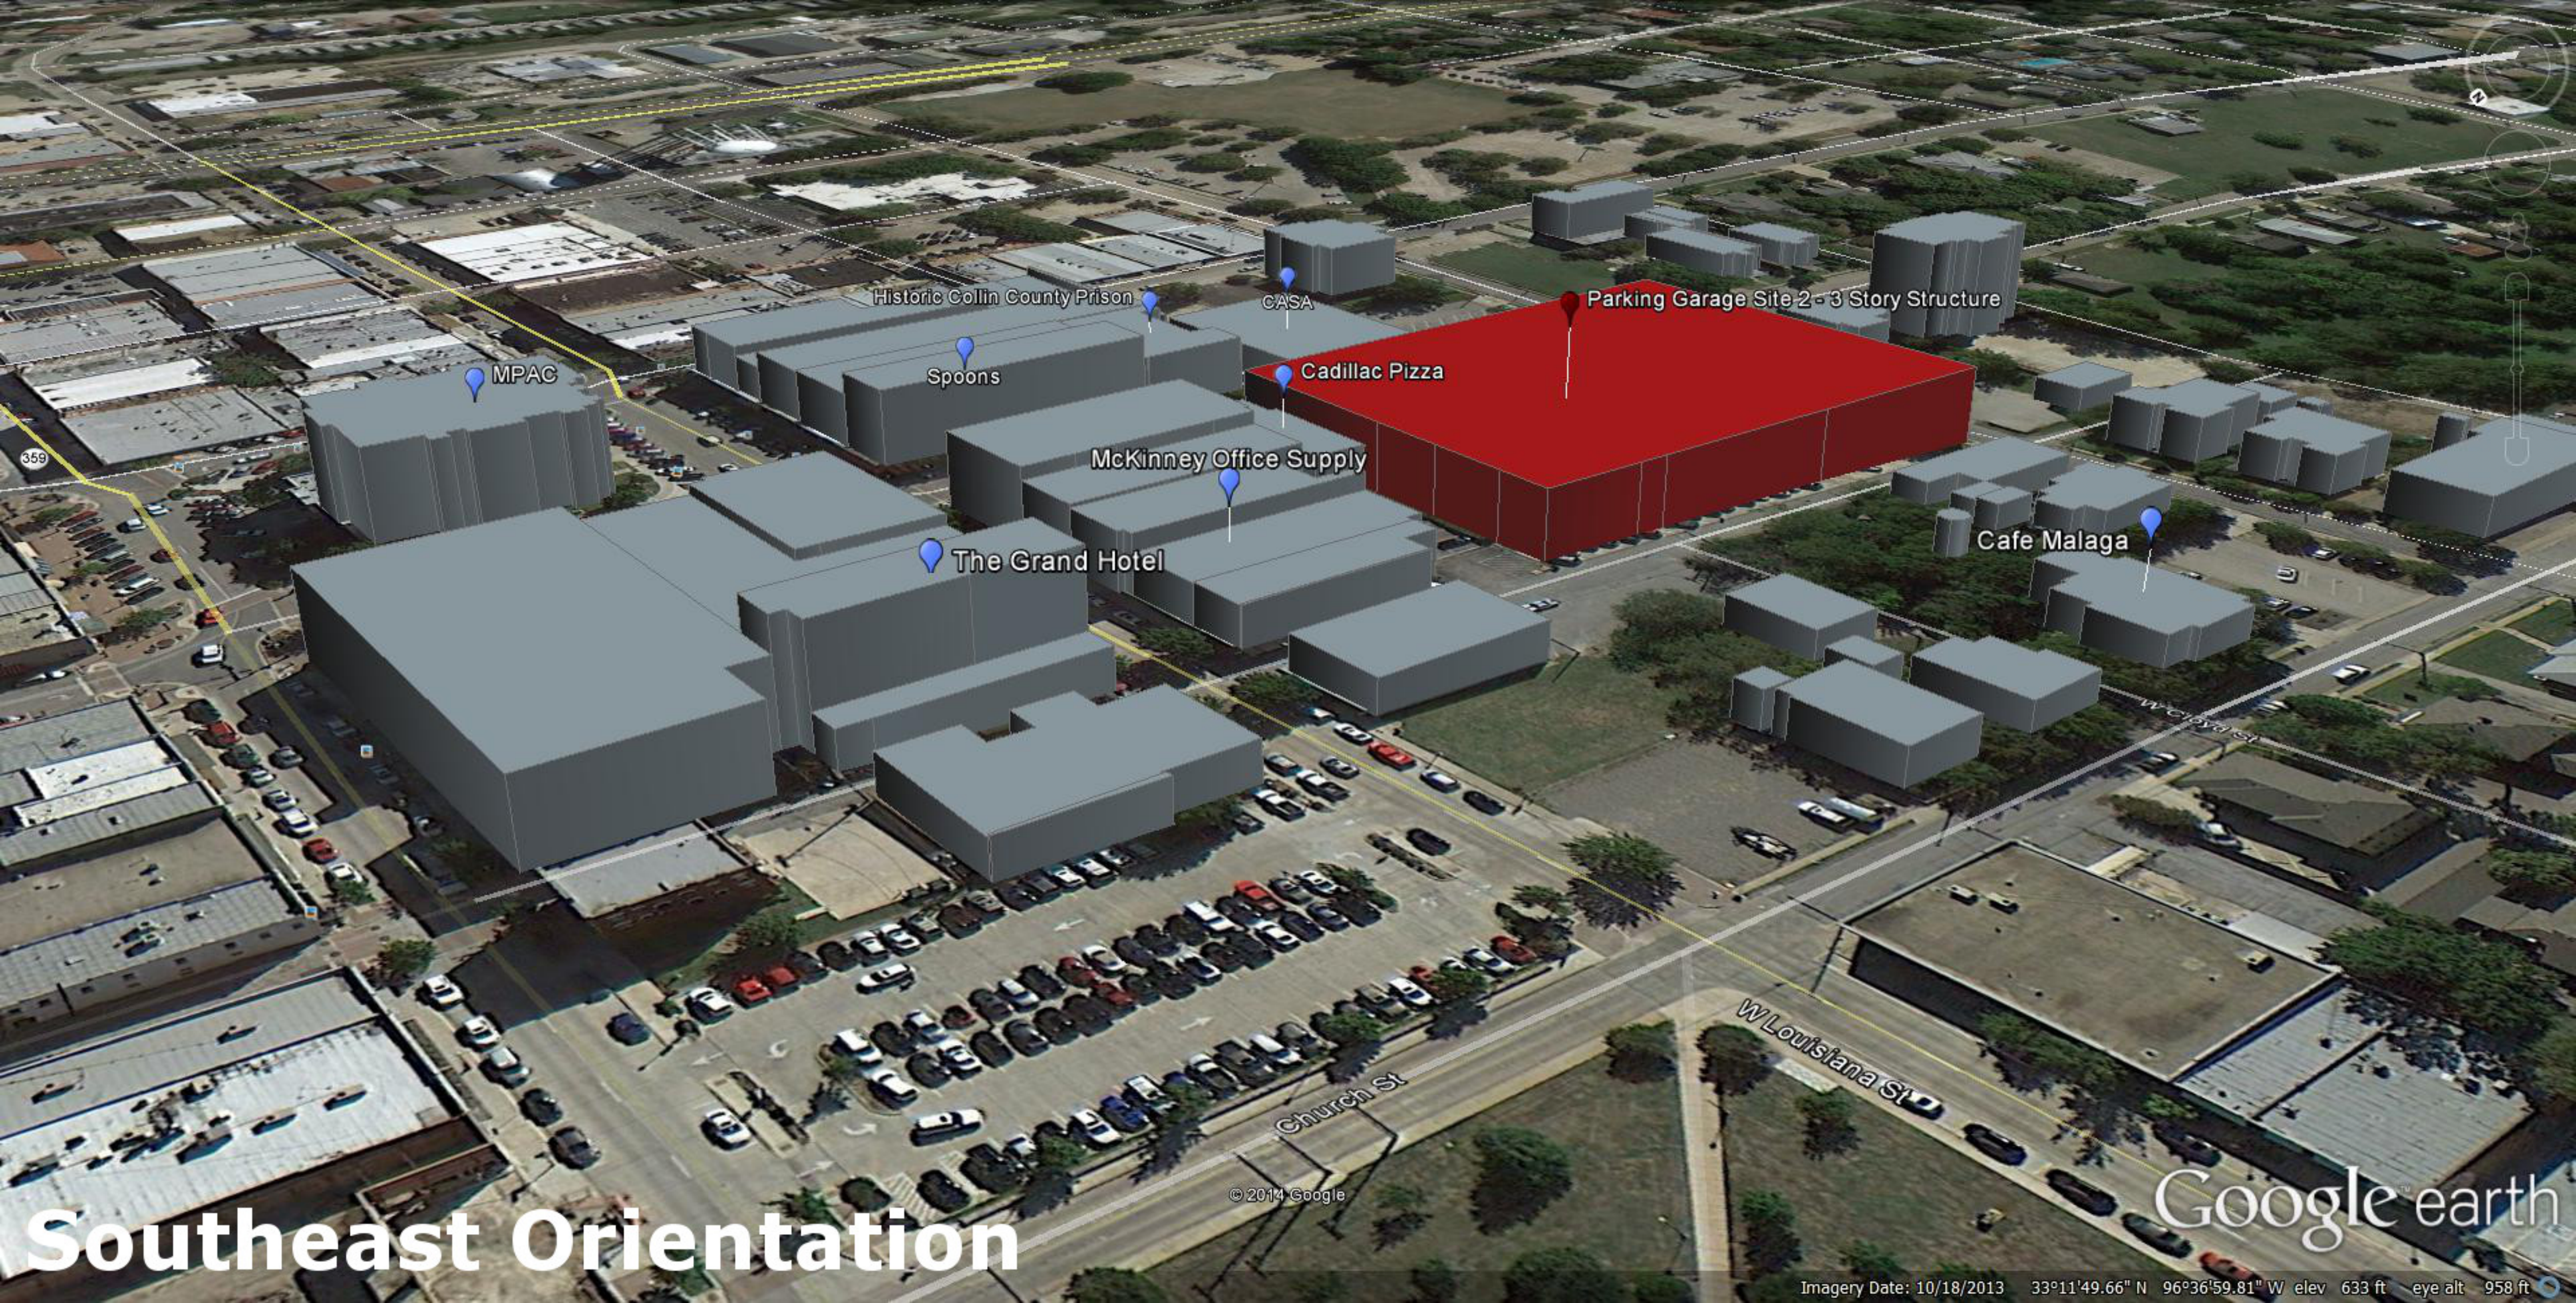

Historic Collin County Prison

Spoons

MPAC

Cadillac Pizza

McKinney Office Supply

The Grand Hotel

Cafe Malaga

Parking Garage Site 2 - 3 Story Structure

359

E Louisiana St

N Tennessee St

McKinney St

Southwest Orientation

© 2014 Google

Google earth

Imagery Date: 10/18/2013 33°11'49.21" N 96°36'57.59" W elev 630 ft eye alt 901 ft

Historic Collin County Prison

CASA

Parking Garage Site 2-3 Story Structure

MPAC

Spoons

Cadillac Pizza

McKinney Office Supply

Cafe Malaga

The Grand Hotel

359

Church St

W Louisiana St

Southeast Orientation

© 2014 Google

Google earth

Imagery Date: 10/18/2013 33°11'49.66" N 96°36'59.81" W elev 633 ft eye alt 958 ft