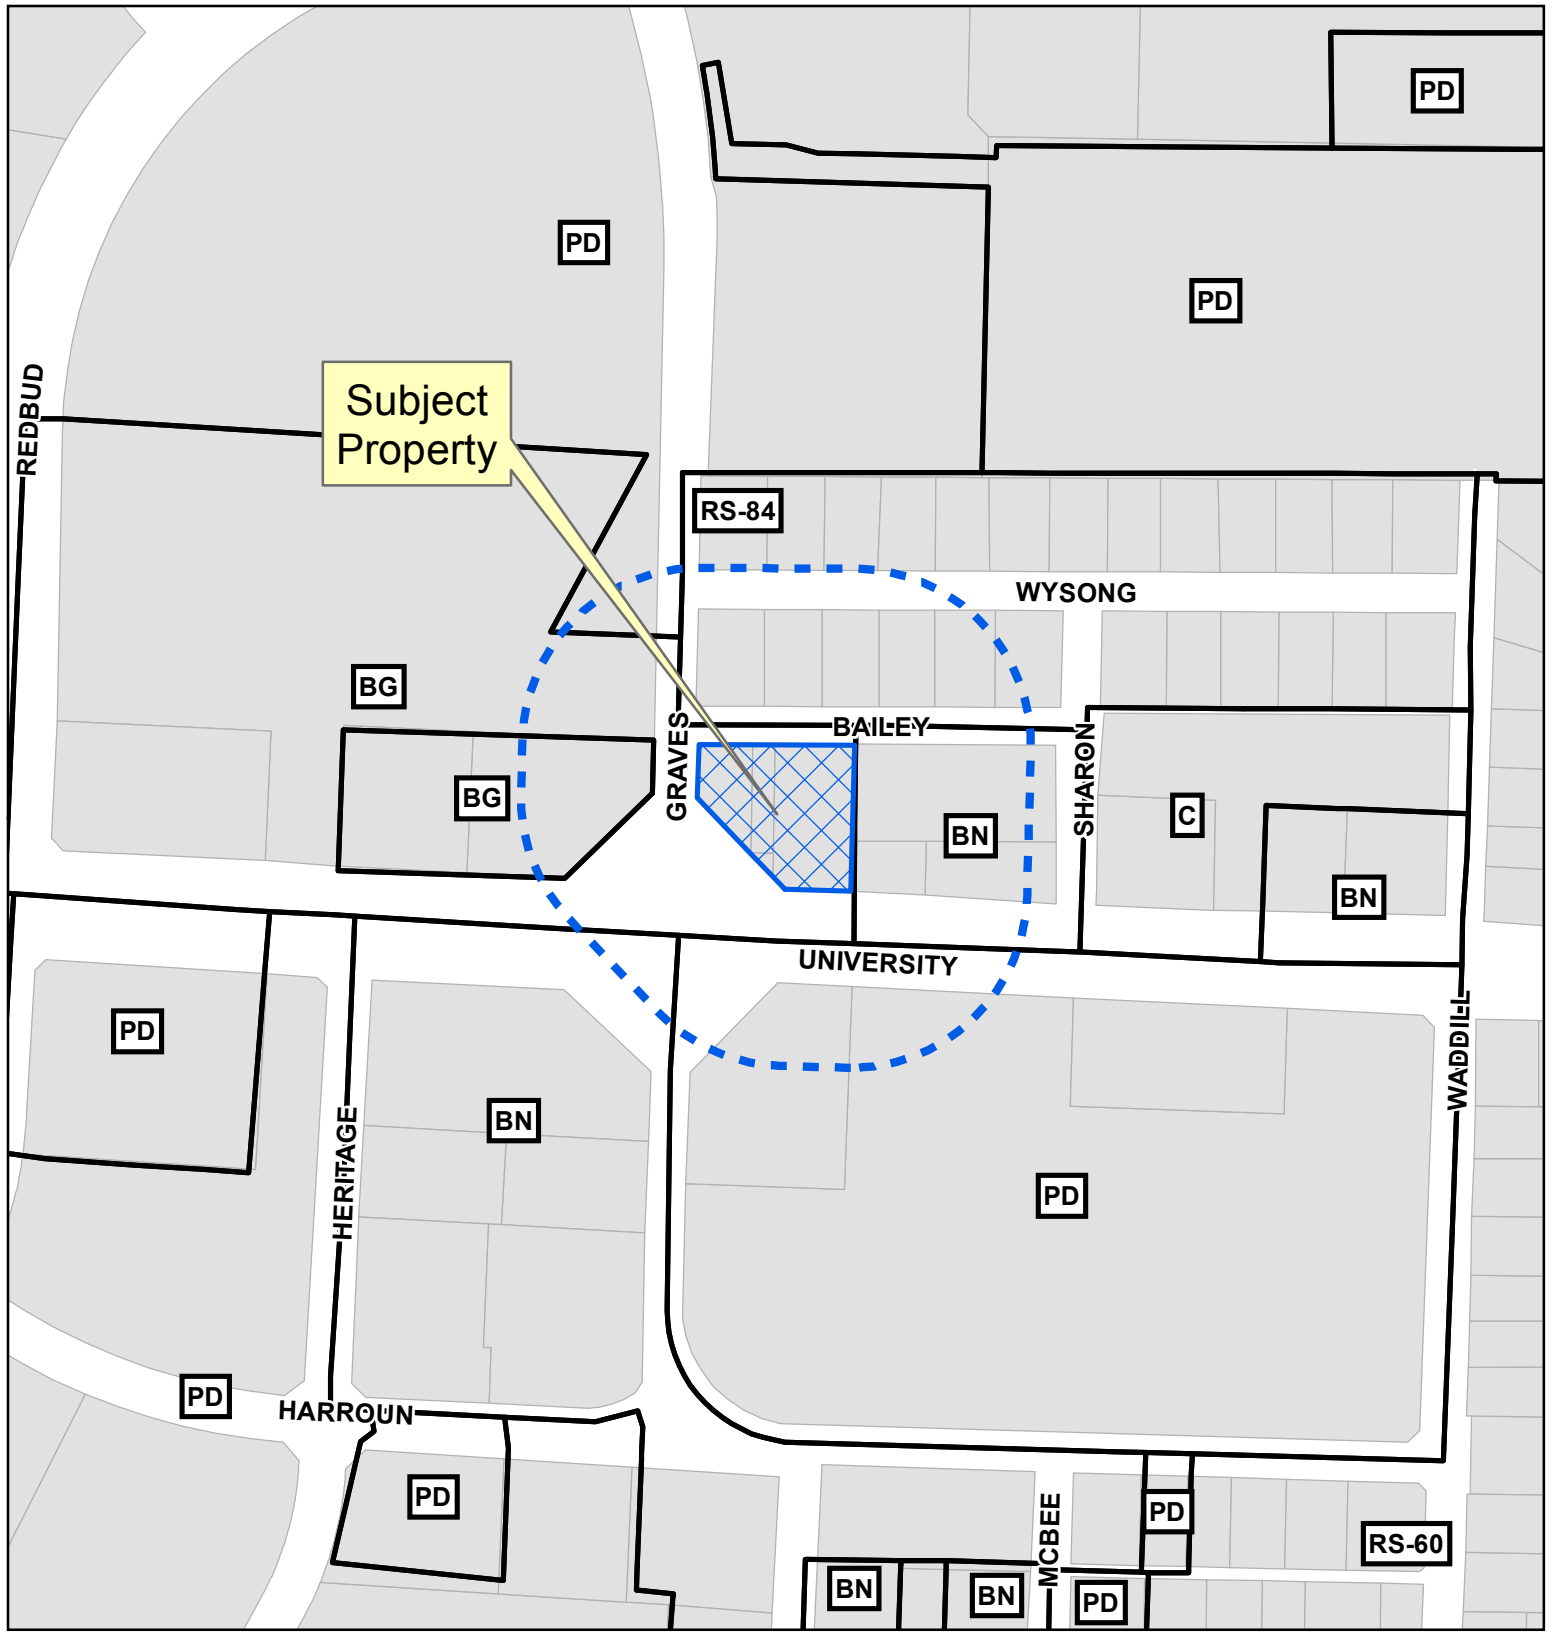

Property Owner Notification Map

SITE2019-0016

DISCLAIMER: This map and information contained in it were developed exclusively for use by the City of McKinney. Any use or reliance on this map by anyone else is at that party's risk and without liability to the City of McKinney, its officials or employees for any discrepancies, errors, or variances which may exist.