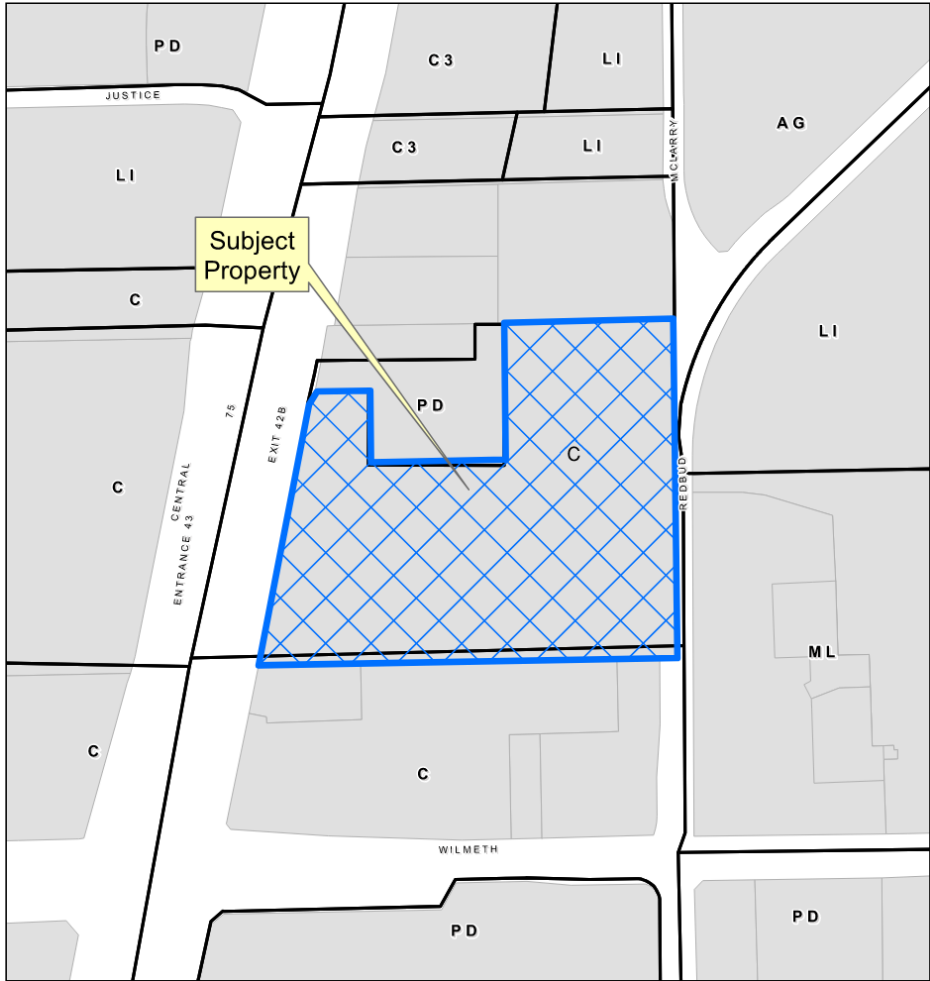

Redbud Industrial Rezone

22-0062Z

Location Map

Aerial Exhibit