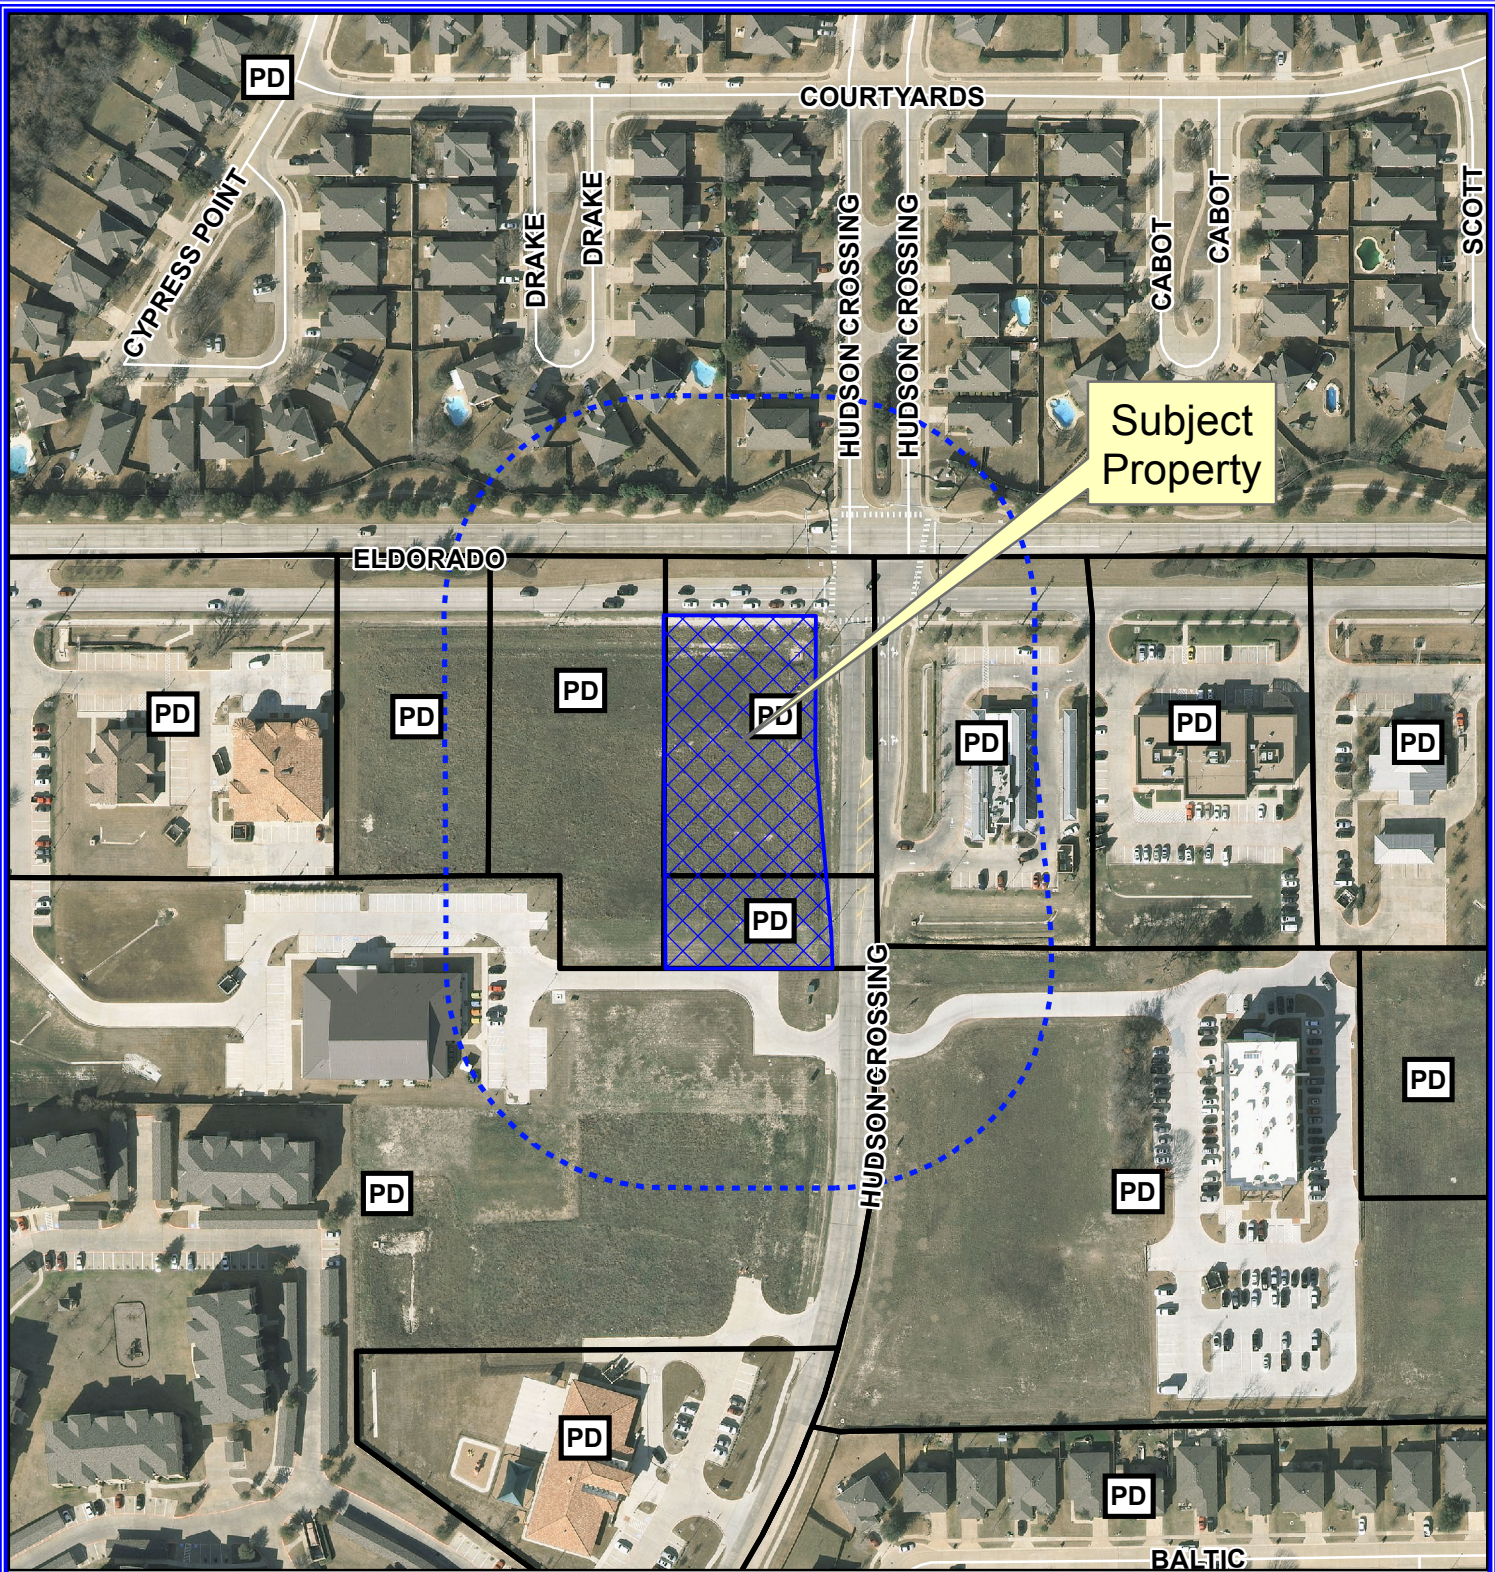

Notification Map

Case: 15-285SUP

--- 200' Buffer

Notification Map

Case: 15-285SUP

--- 200' Buffer