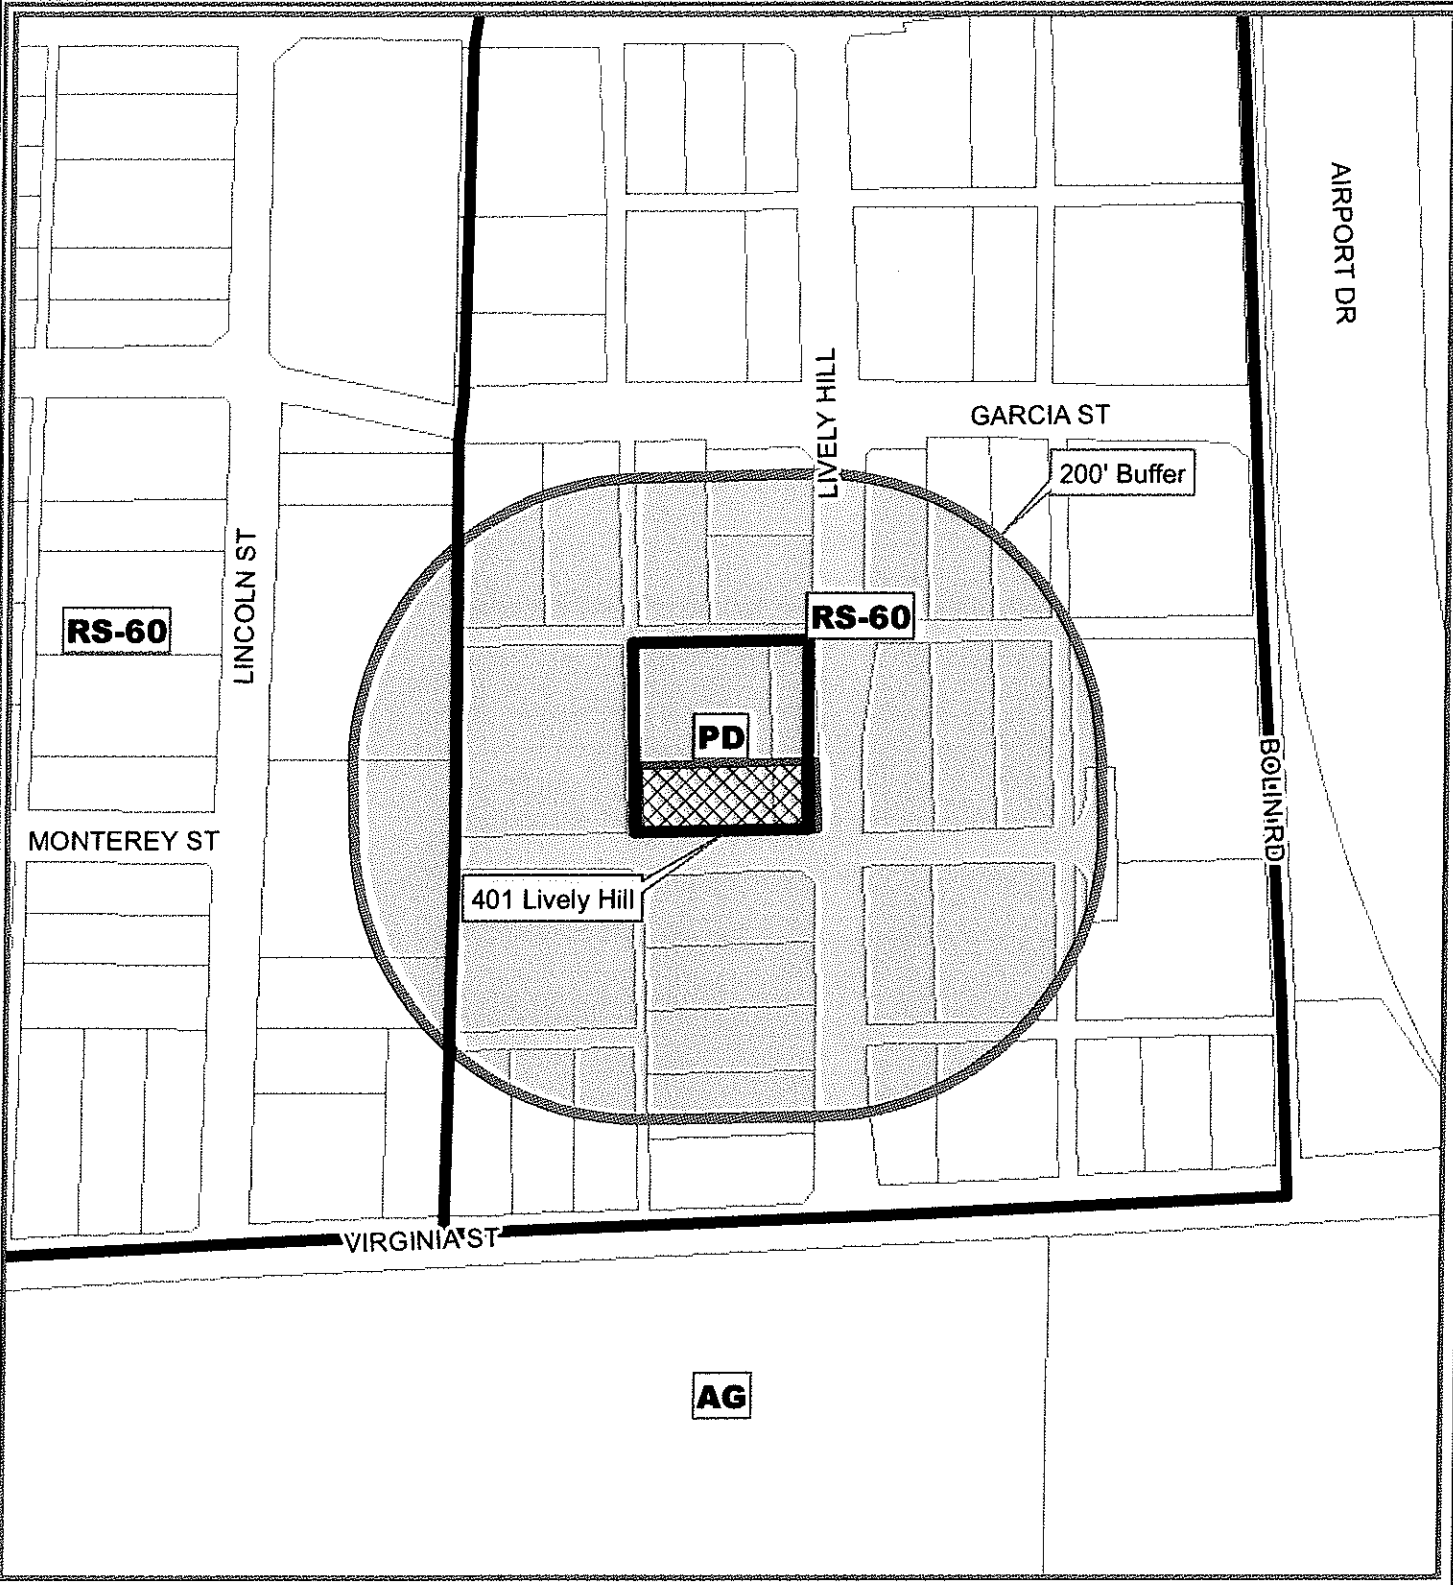

Path: Y:\GIS\GISWork\DL_aGrome\Arcmap-projects\B1401LivelyHill_TN_010614\401LivelyHill_010614.mxd

*401 Lively Hill
200' Notice and
Location Map*

DISCLAIMER: This map and information contained in it were developed exclusively for use by the City of McKinney. Any use or reliance on this map by anyone else is at that party's risk and without liability to the City of McKinney, its officials or employees for any discrepancies, errors, or variances which may exist.