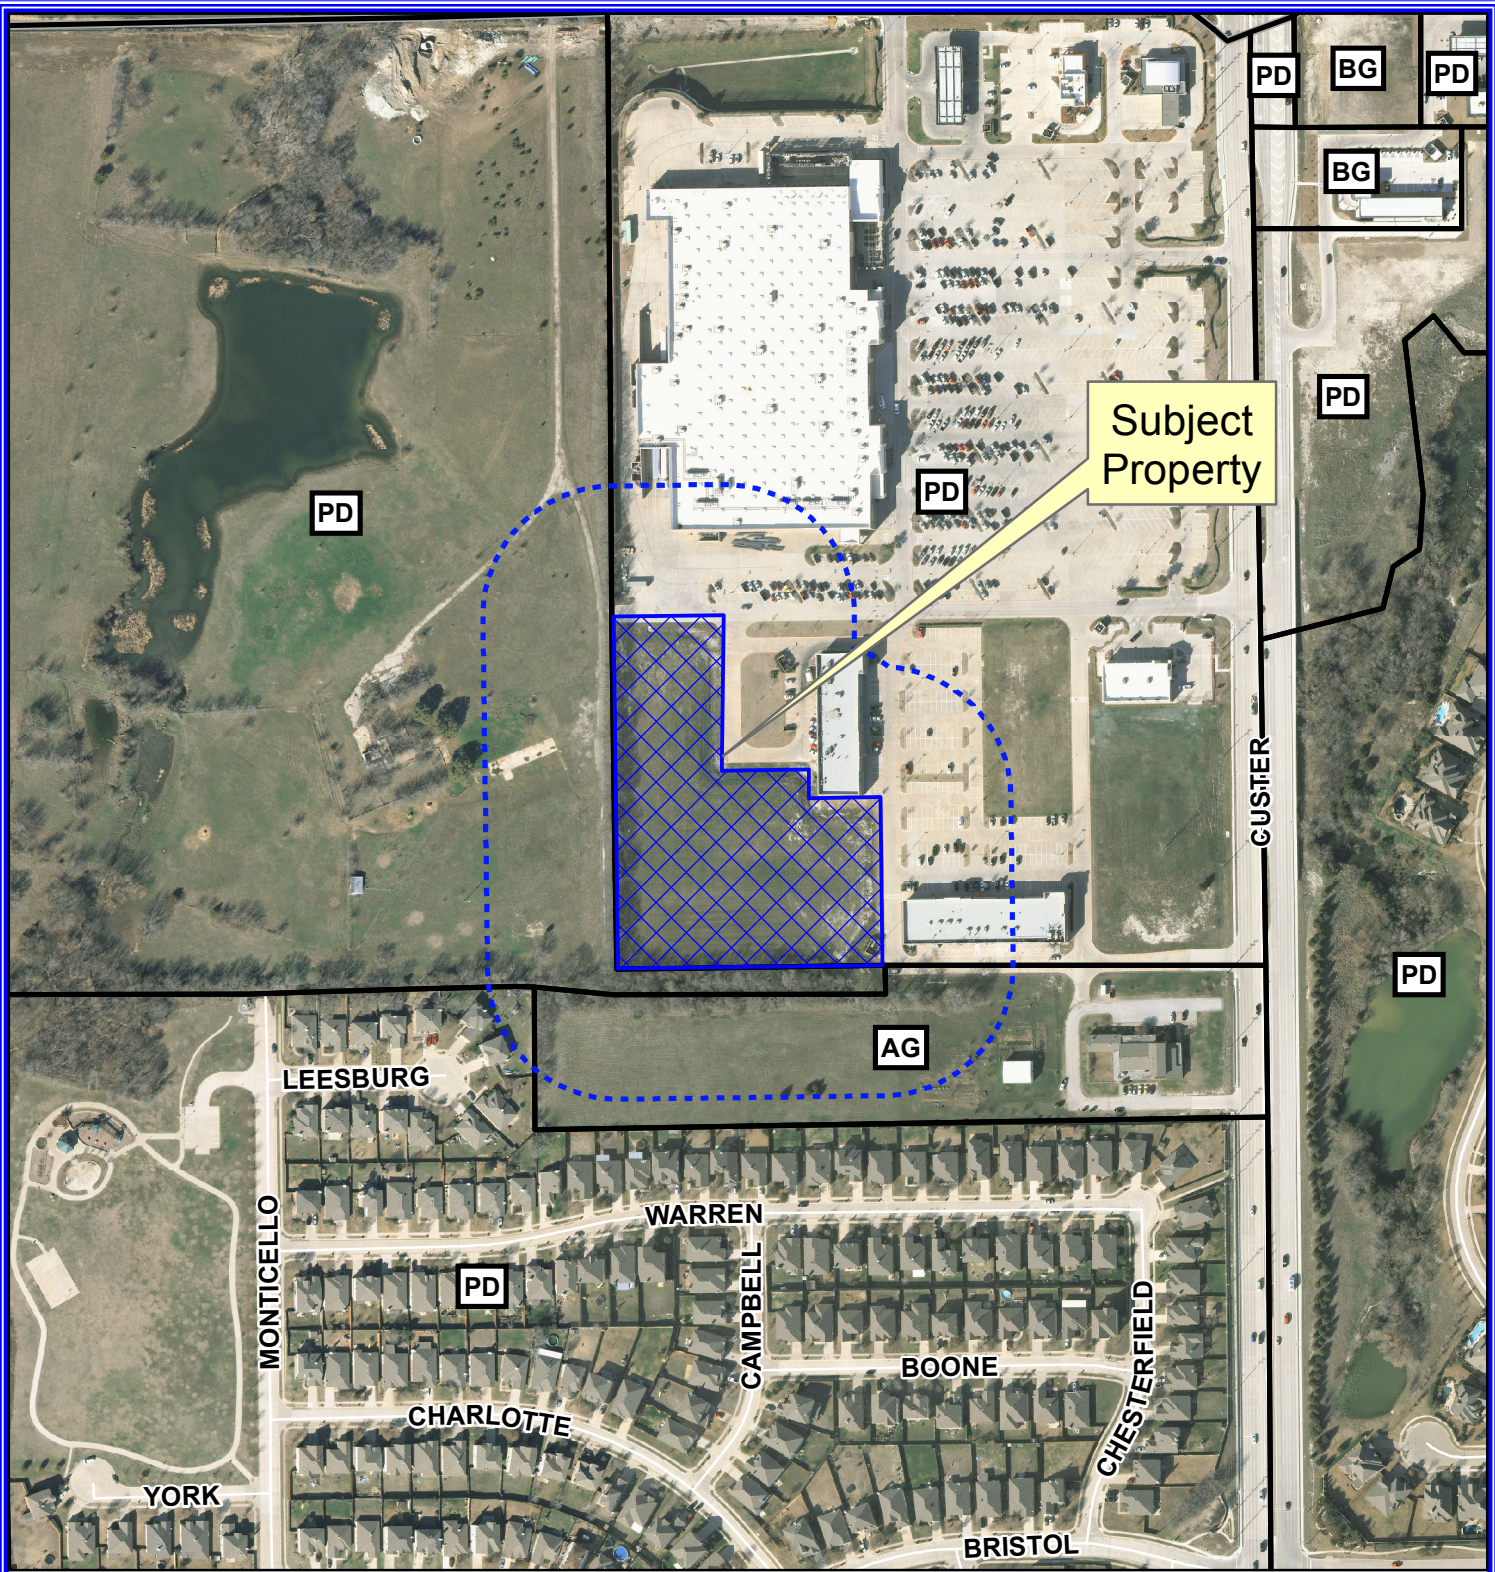

Notification Map

Case: 15-228SUP

--- 200' Buffer

Notification Map

Case: 15-228SUP

--- 200' Buffer