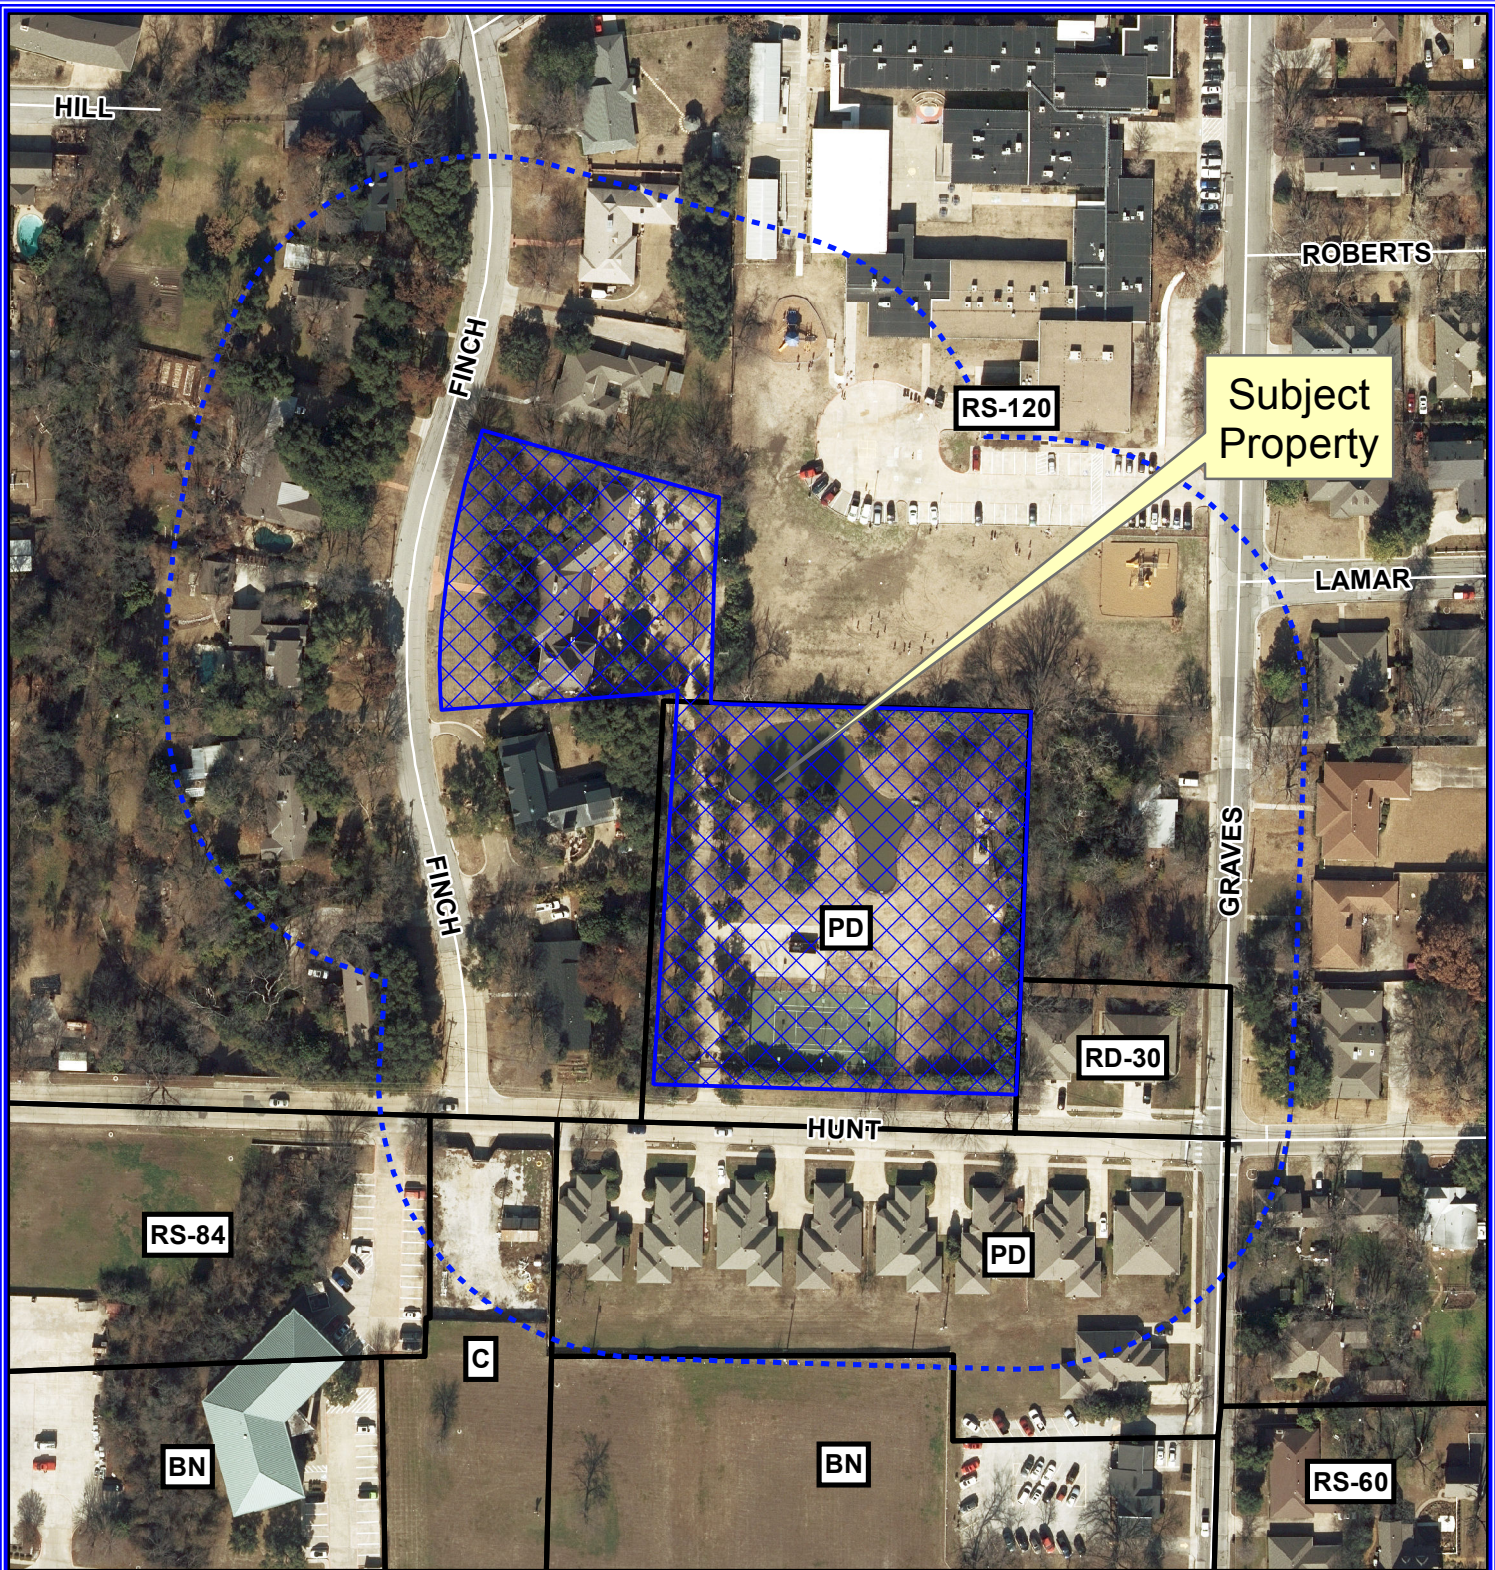

## Notification Map

Case: 16-354MRP

--- 200' Buffer

Vicinity Map

### Notification Map

Case: 16-354MRP

--- 200' Buffer