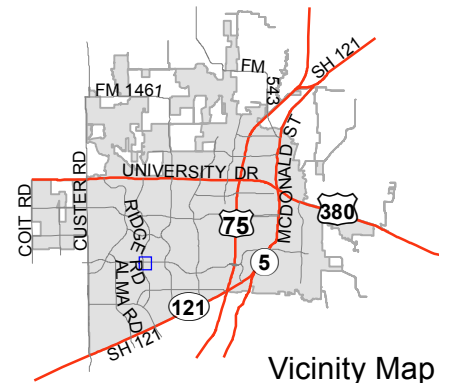

## Notification Map

Case: 14-331SUP

--- 200' Buffer

Vicinity Map

## Notification Map

Case: 14-331SUP

--- 200' Buffer