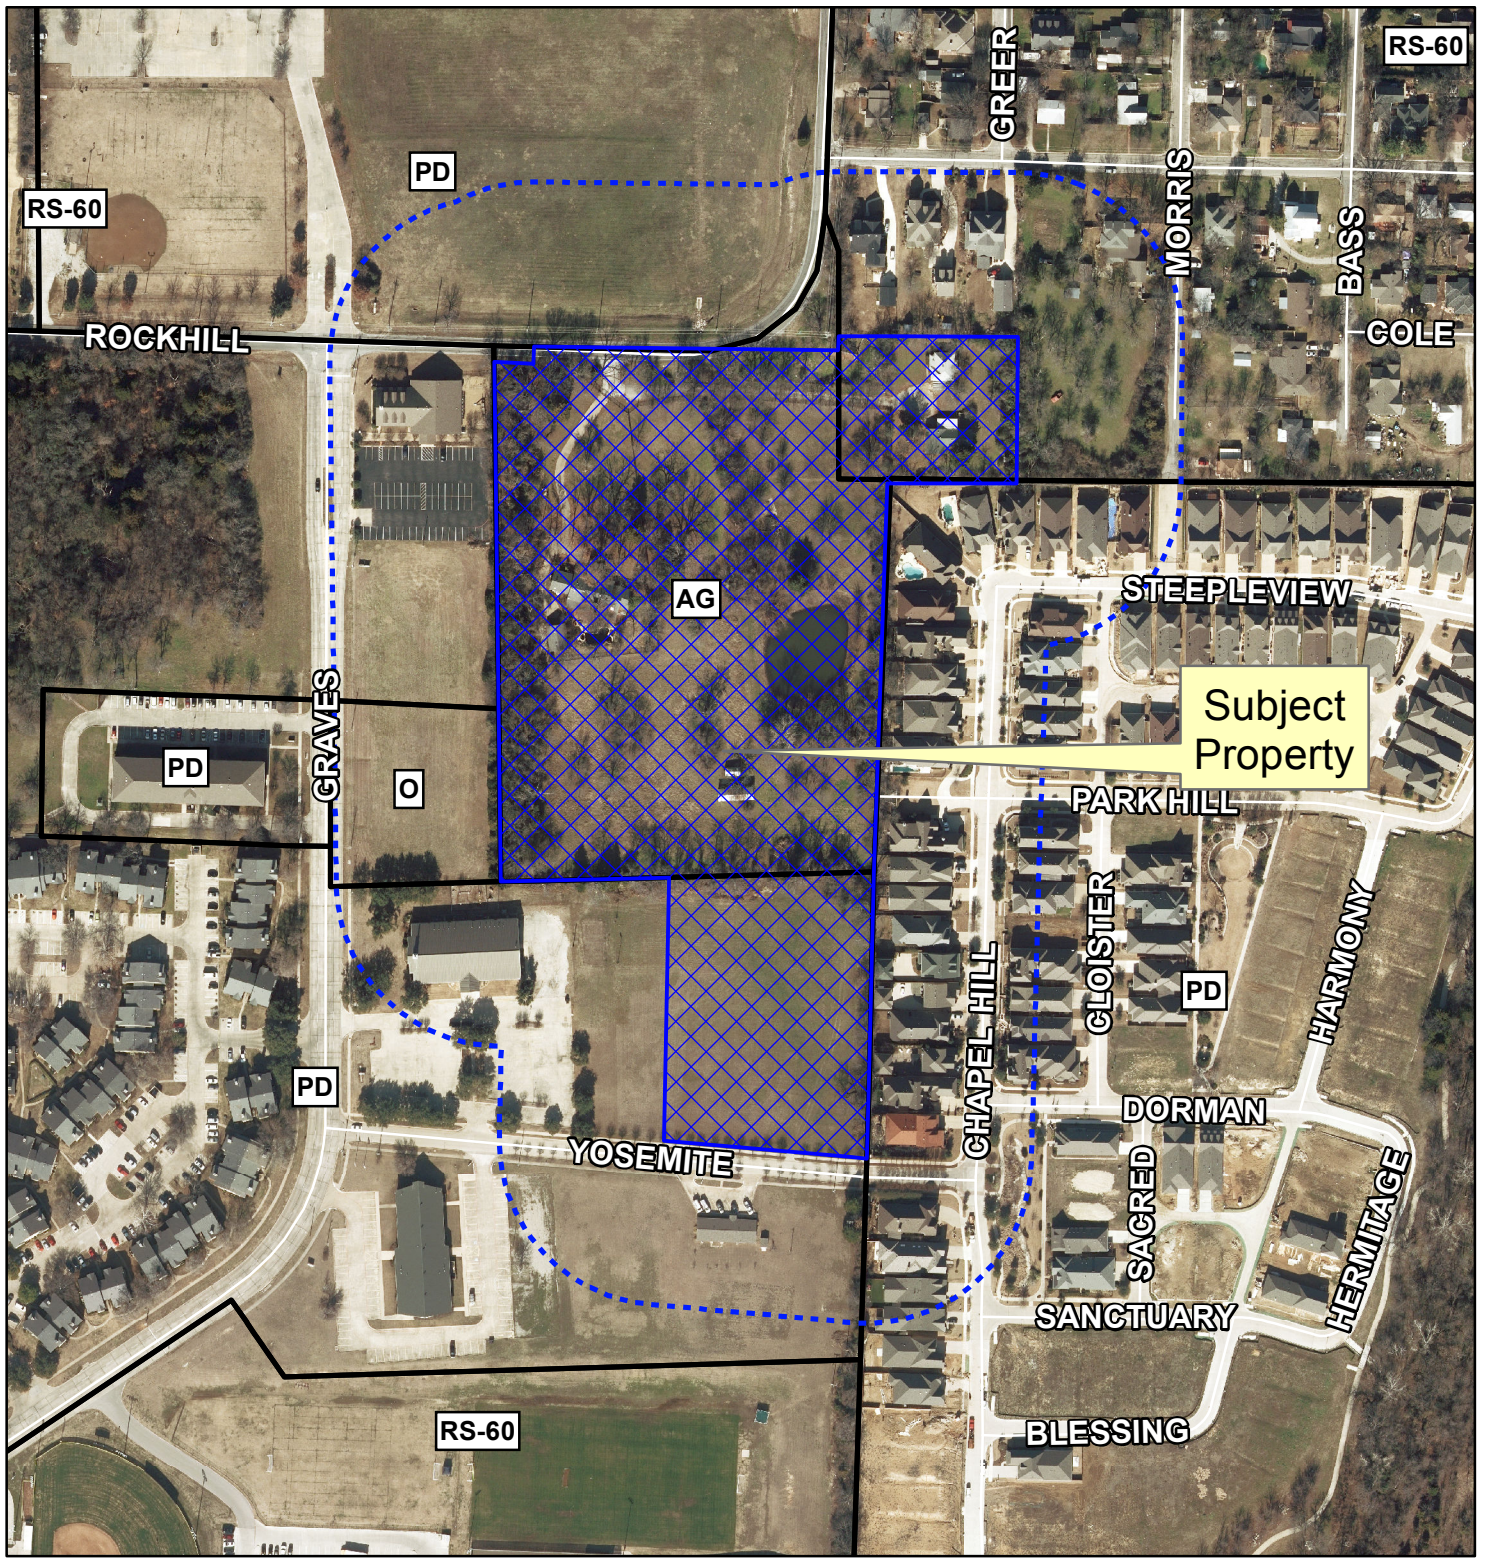

## Notification Map

Case: 15-113Z

--- 200' buffer

Vicinity Map

### Notification Map

Case: 15-113Z

--- 200' buffer