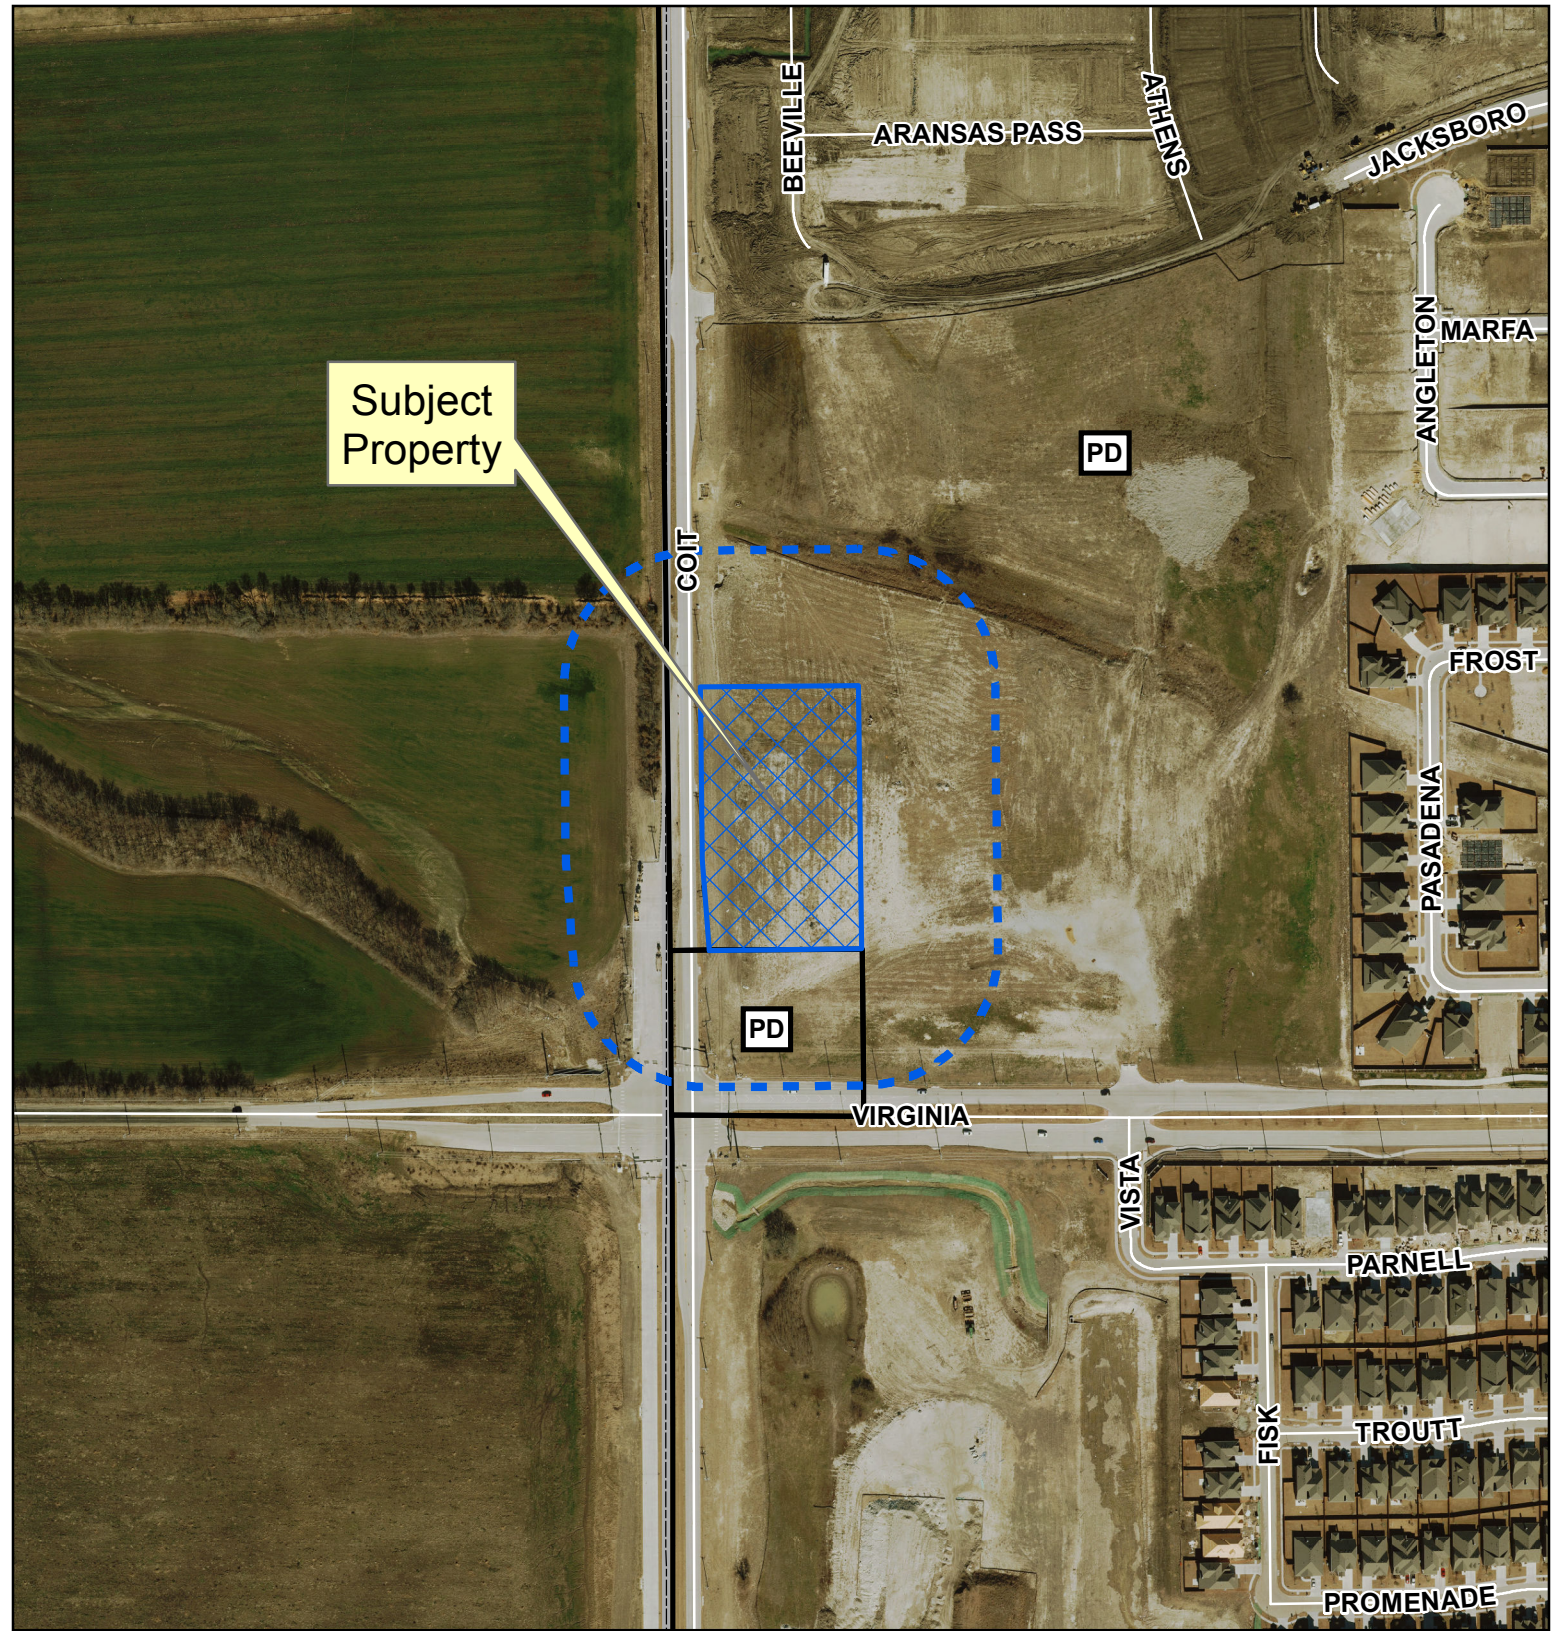

Subject Property

Property Owner Notification Map

SUP2018-0018

DISCLAIMER: This map and information contained in it were developed exclusively for use by the City of McKinney. Any use or reliance on this map by anyone else is at that party's risk and without liability to the City of McKinney, its officials or employees for any discrepancies, errors, or variances which may exist.

Subject Property

Property Owner Notification Map

SUP2018-0018

0 160 320 Feet

DISCLAIMER: This map and information contained in it were developed exclusively for use by the City of McKinney. Any use or reliance on this map by anyone else is at that party's risk and without liability to the City of McKinney, its officials or employees for any discrepancies, errors, or variances which may exist.