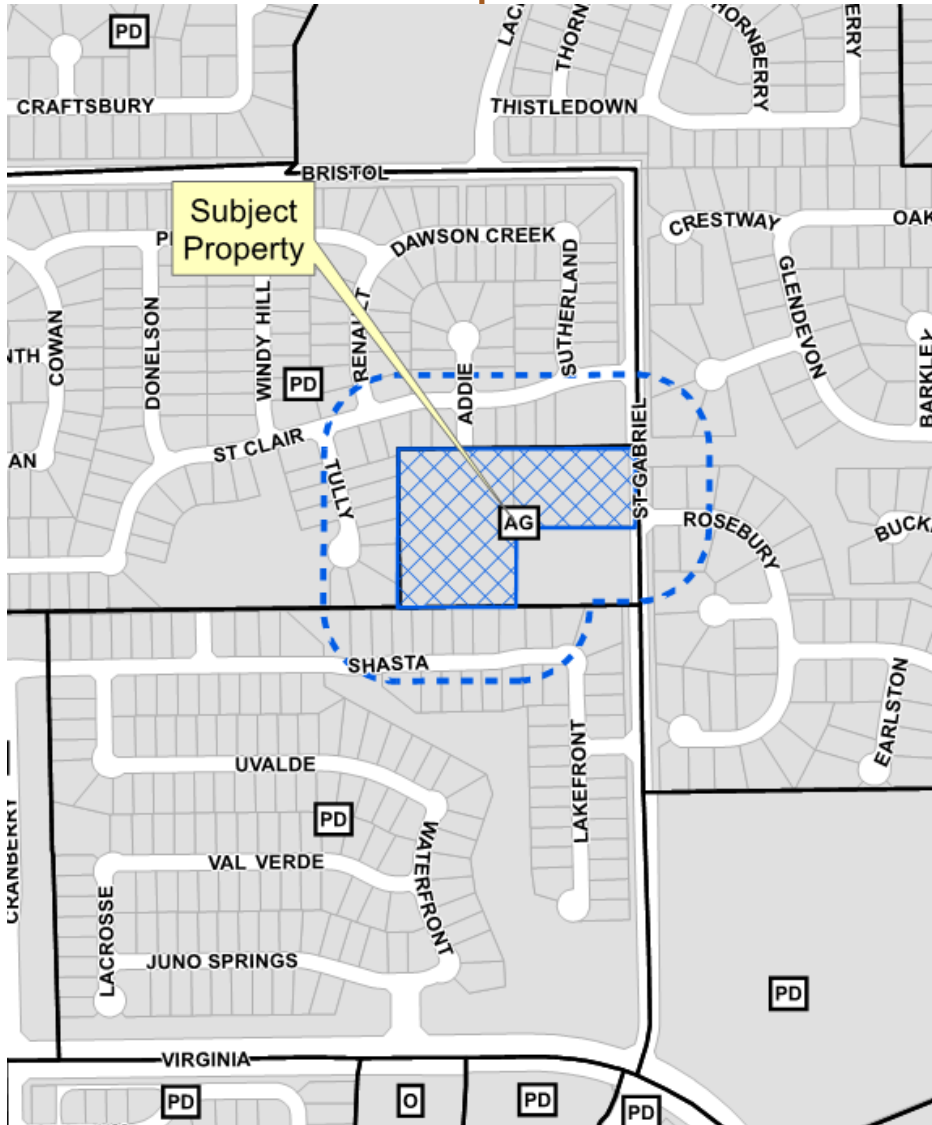

St. Gabriel Way Rezone

18-0134Z

Location Map

Surrounding Area

Aerial Exhibit

Proposed Zoning Exhibit