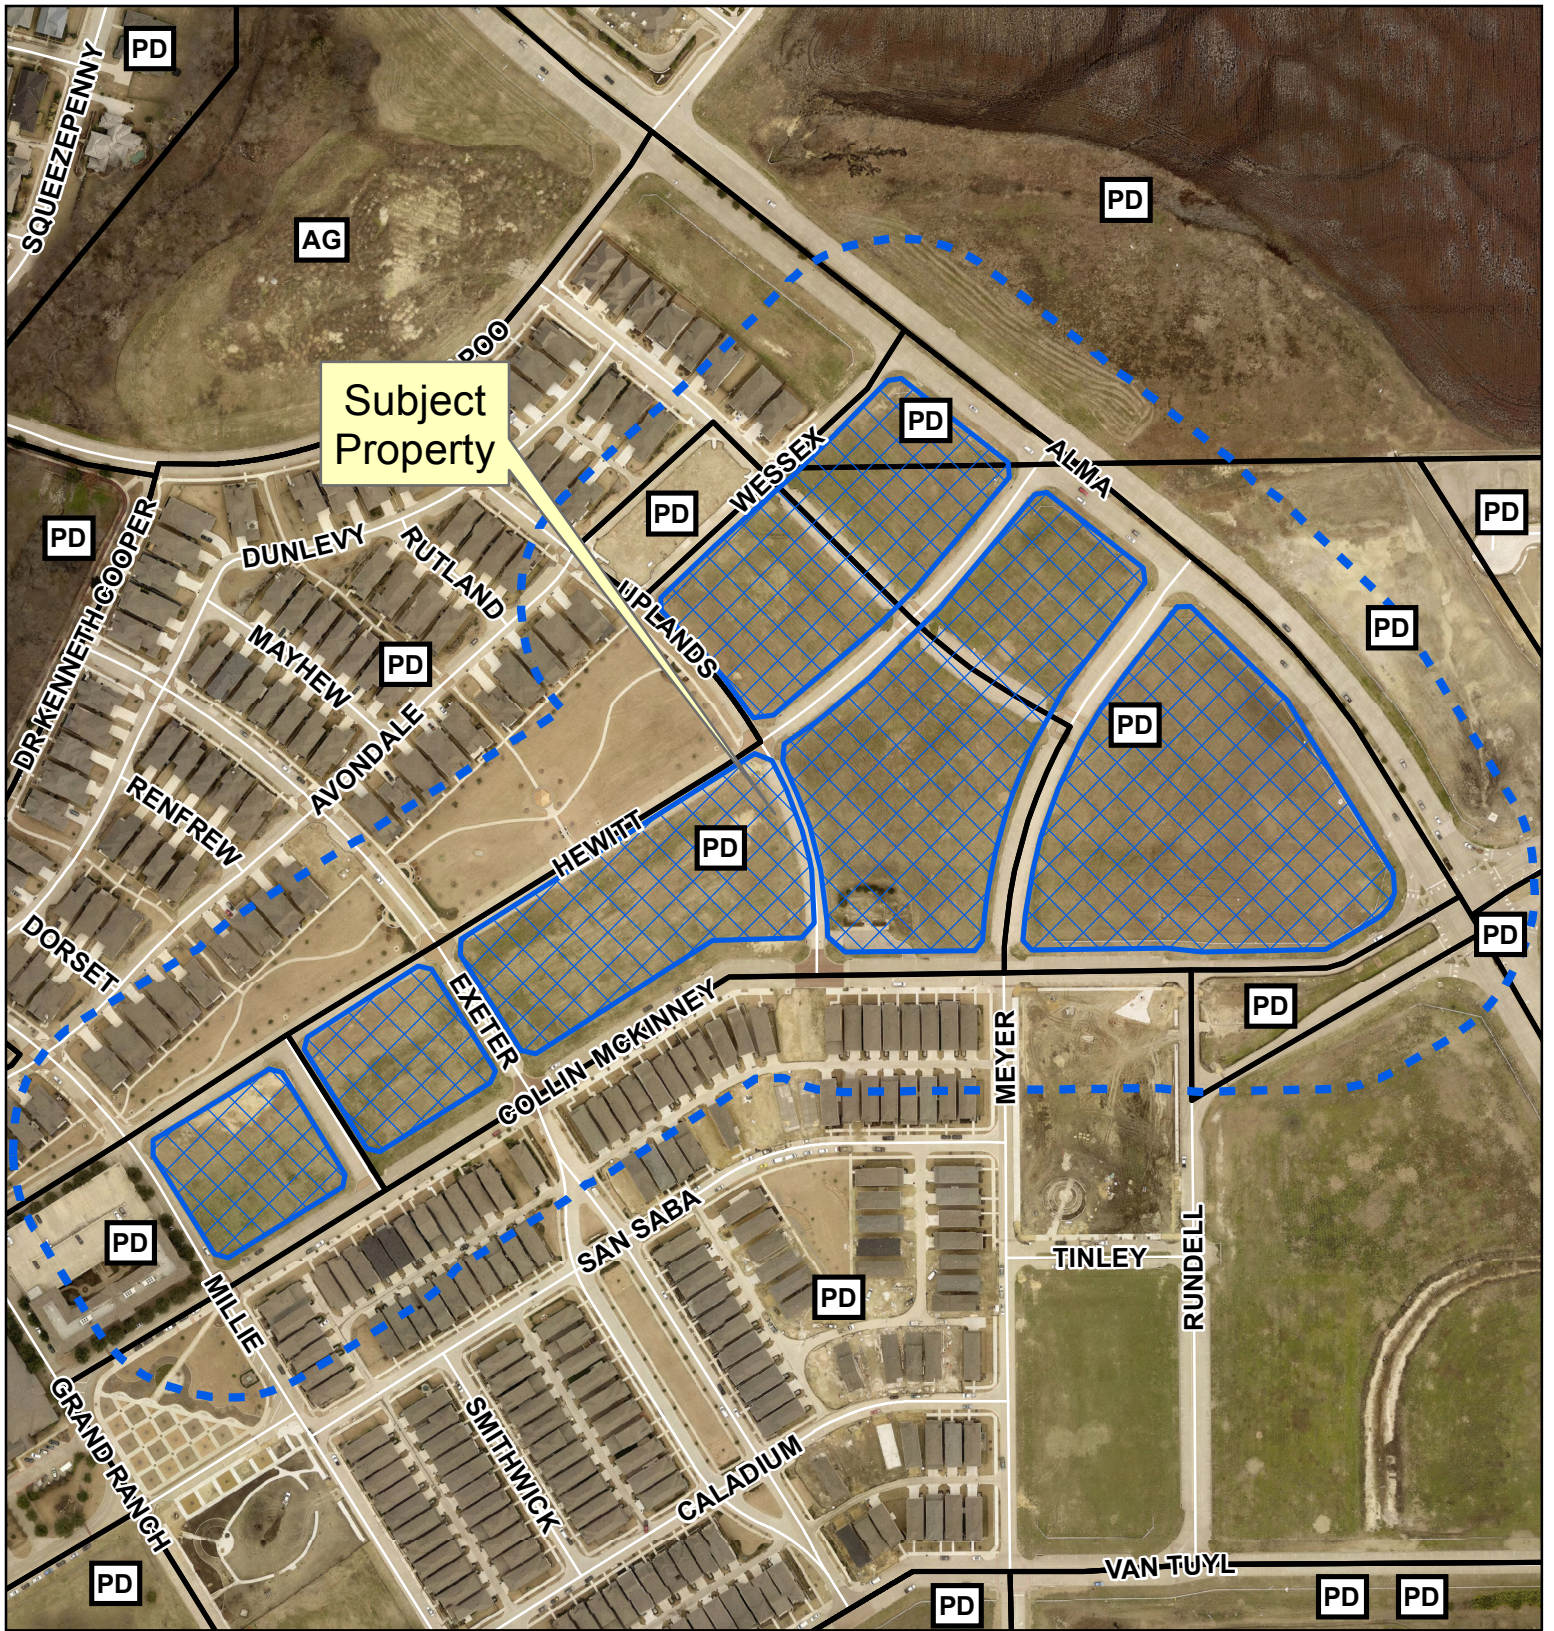

# Property Owner Notification Map

ZONE2018-0142

DISCLAIMER: This map and information contained in it were developed exclusively for use by the City of McKinney. Any use or reliance on this map by anyone else is at that party's risk and without liability to the City of McKinney, its officials or employees for any discrepancies, errors, or variances which may exist.

# Property Owner Notification Map

ZONE2018-0142

Vicinity Map

DISCLAIMER: This map and information contained in it were developed exclusively for use by the City of McKinney. Any use or reliance on this map by anyone else is at that party's risk and without liability to the City of McKinney, its officials or employees for any discrepancies, errors, or variances which may exist.