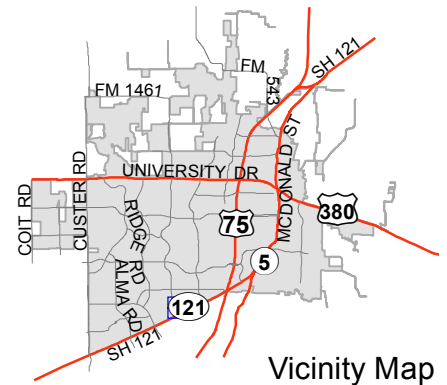

Notification Map

Case: 12-234Z

--- 200' Notification Buffer

Vicinity Map

Notification Map

Case: 12-234Z

--- 200' Notification Buffer

Vicinity Map