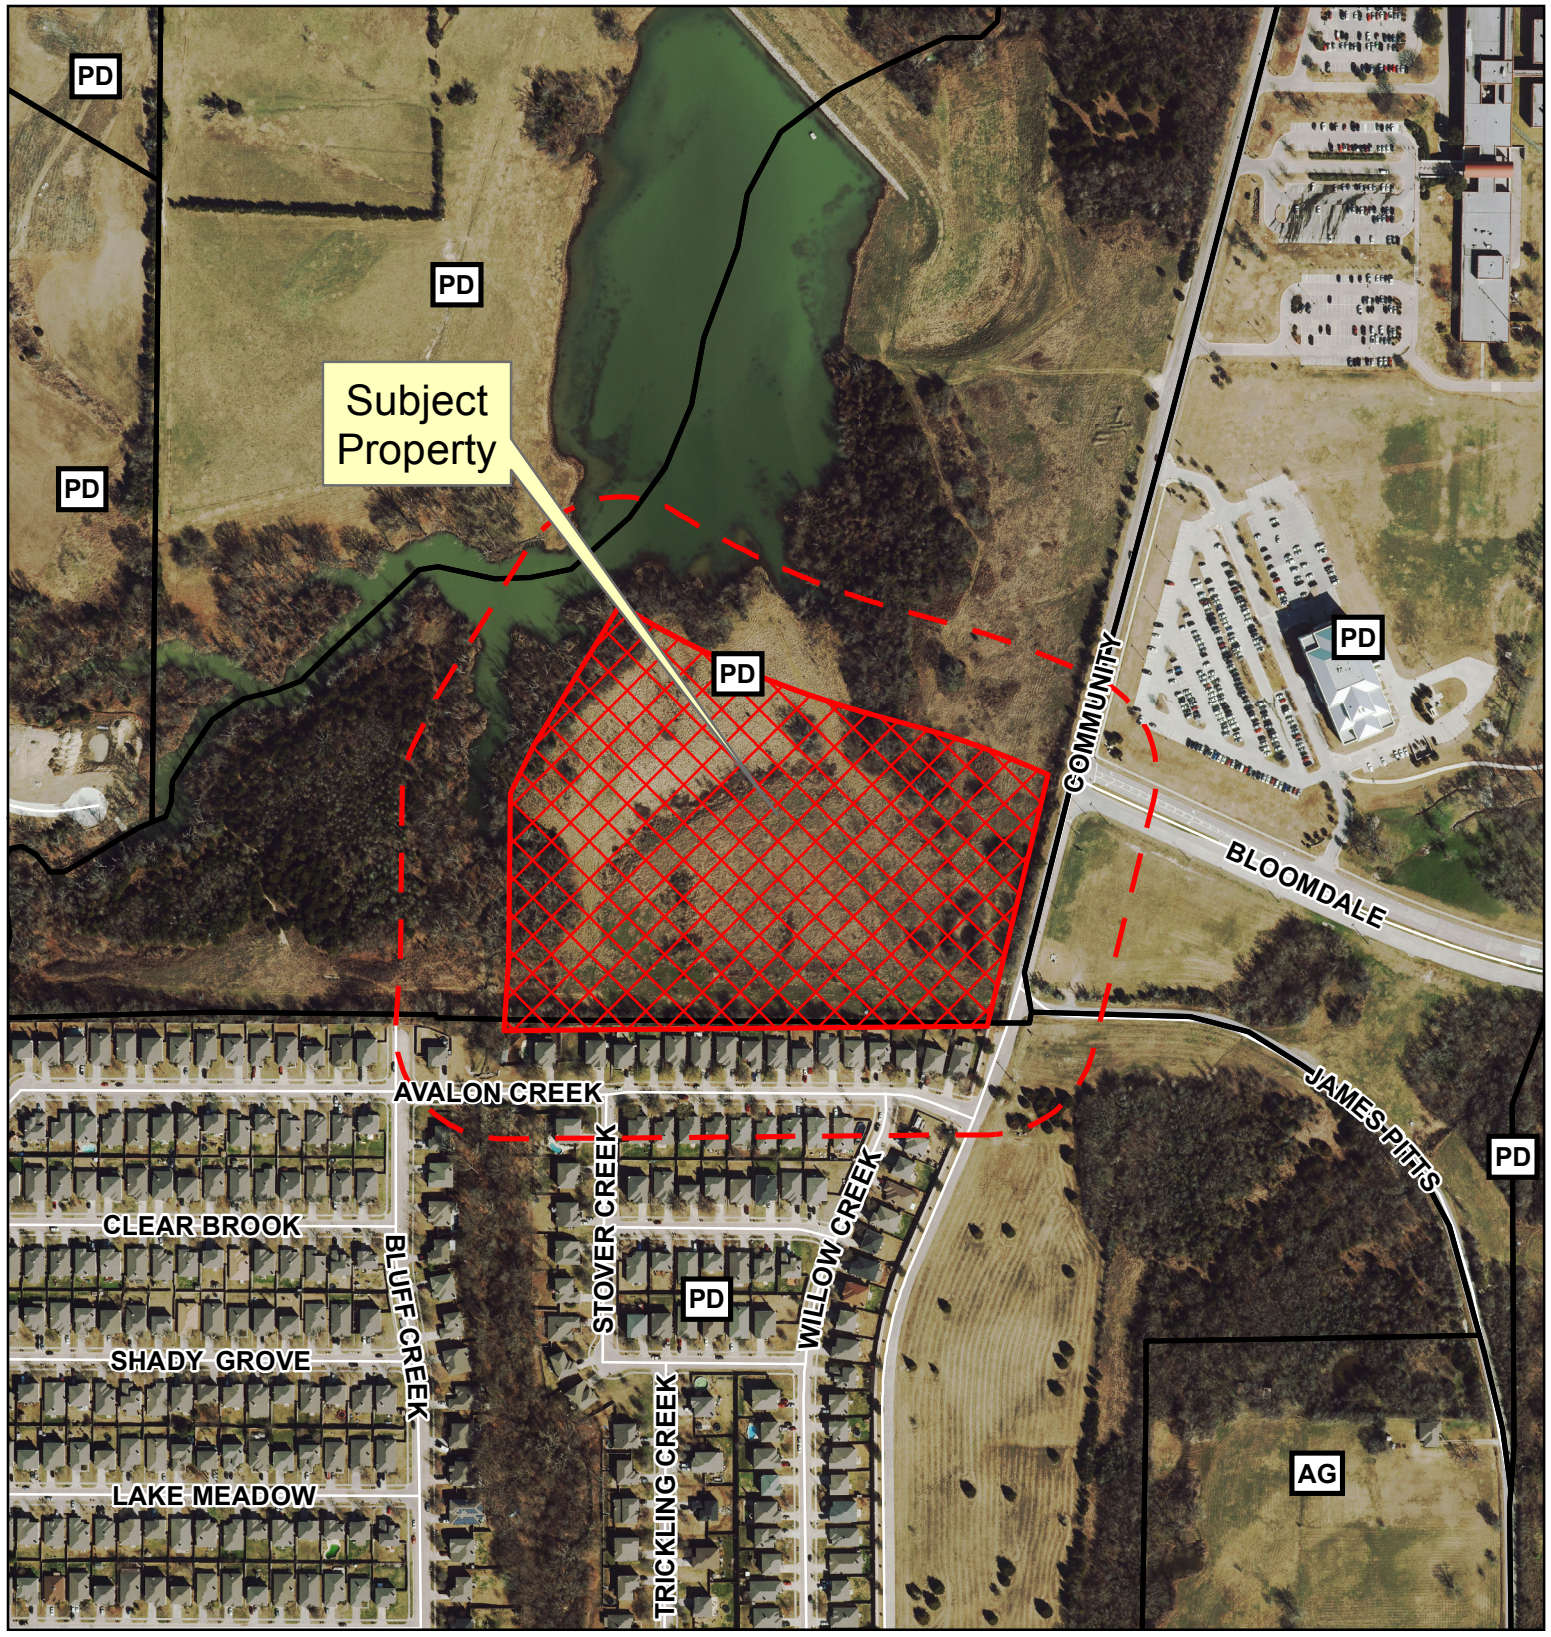

Notification Map

18-0032Z

--- 200' Buffer

Source: City of McKinney GIS
Date: 2/15/2018

DISCLAIMER: This map and information contained in it were developed exclusively for use by the City of McKinney. Any use or reliance on this map by anyone else is at that party's risk and without liability to the City of McKinney, its officials or employees for any discrepancies, errors, or variances which may exist.

Vicinity Map

Notification Map

18-0032Z

--- 200' Buffer

Source: City of McKinney GIS
Date: 2/15/2018

DISCLAIMER: This map and information contained in it were developed exclusively for use by the City of McKinney. Any use or reliance on this map by anyone else is at that party's risk and without liability to the City of McKinney, its officials or employees for any discrepancies, errors, or variances which may exist.