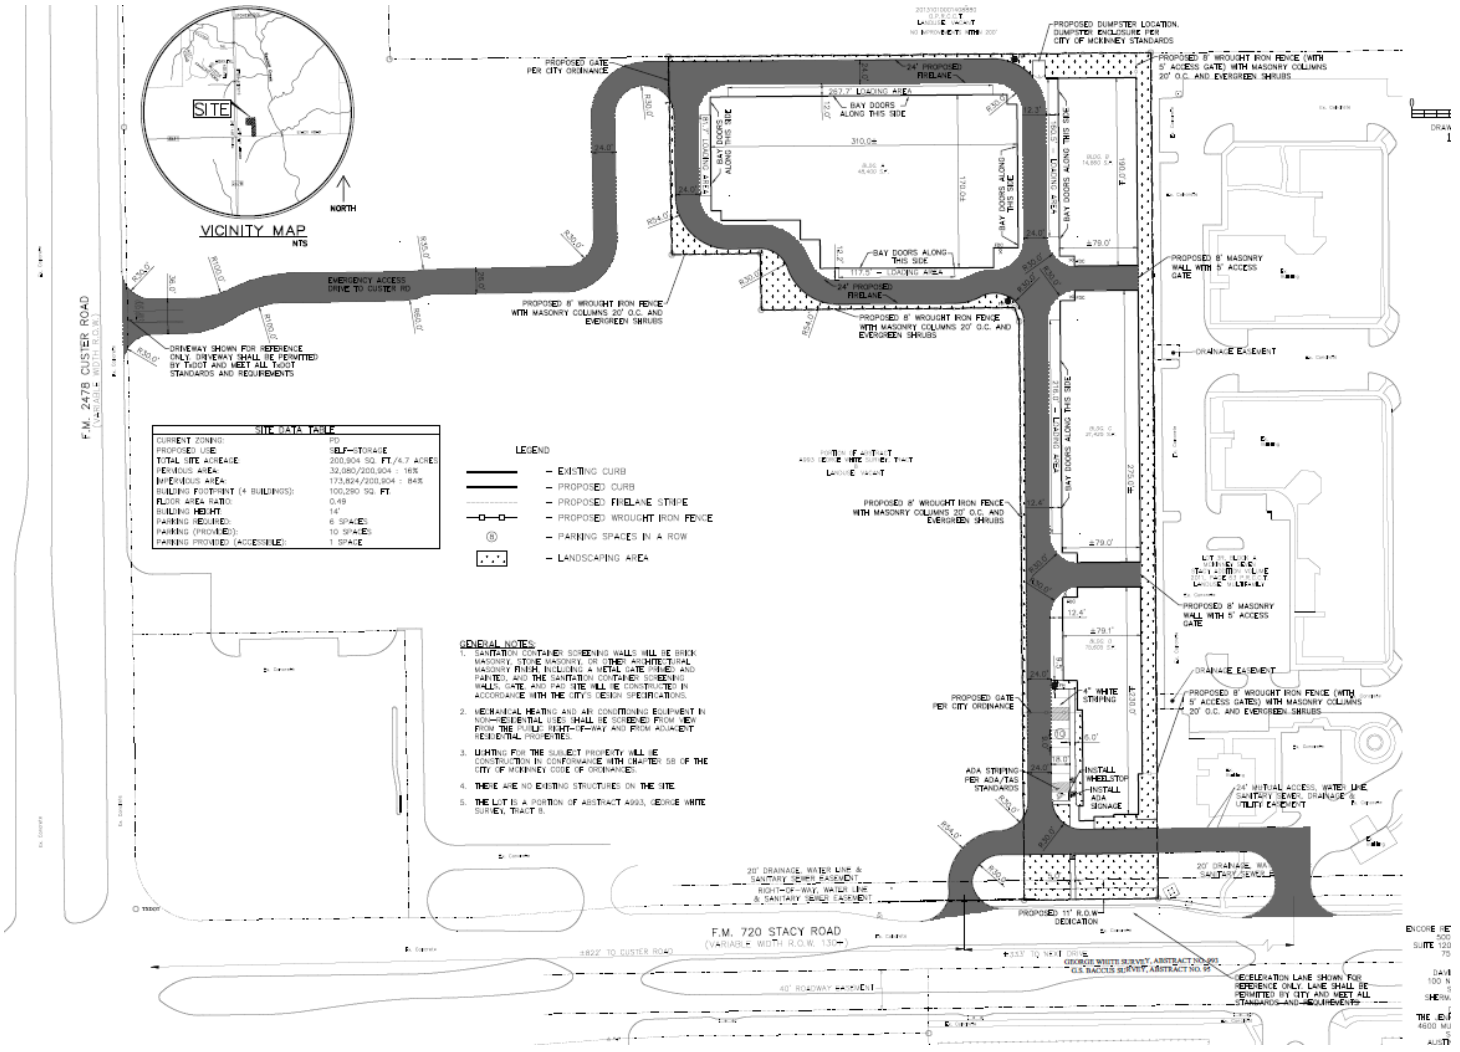

Jenkins Self Storage
Specific Use Permit
15-141SUP

Location Map

Aerial Exhibit

Proposed SUP Exhibit

Master Plan – Informational Only

Custer Road at Stacy Road - NEC McKinney, Texas

Rendering – Informational Only