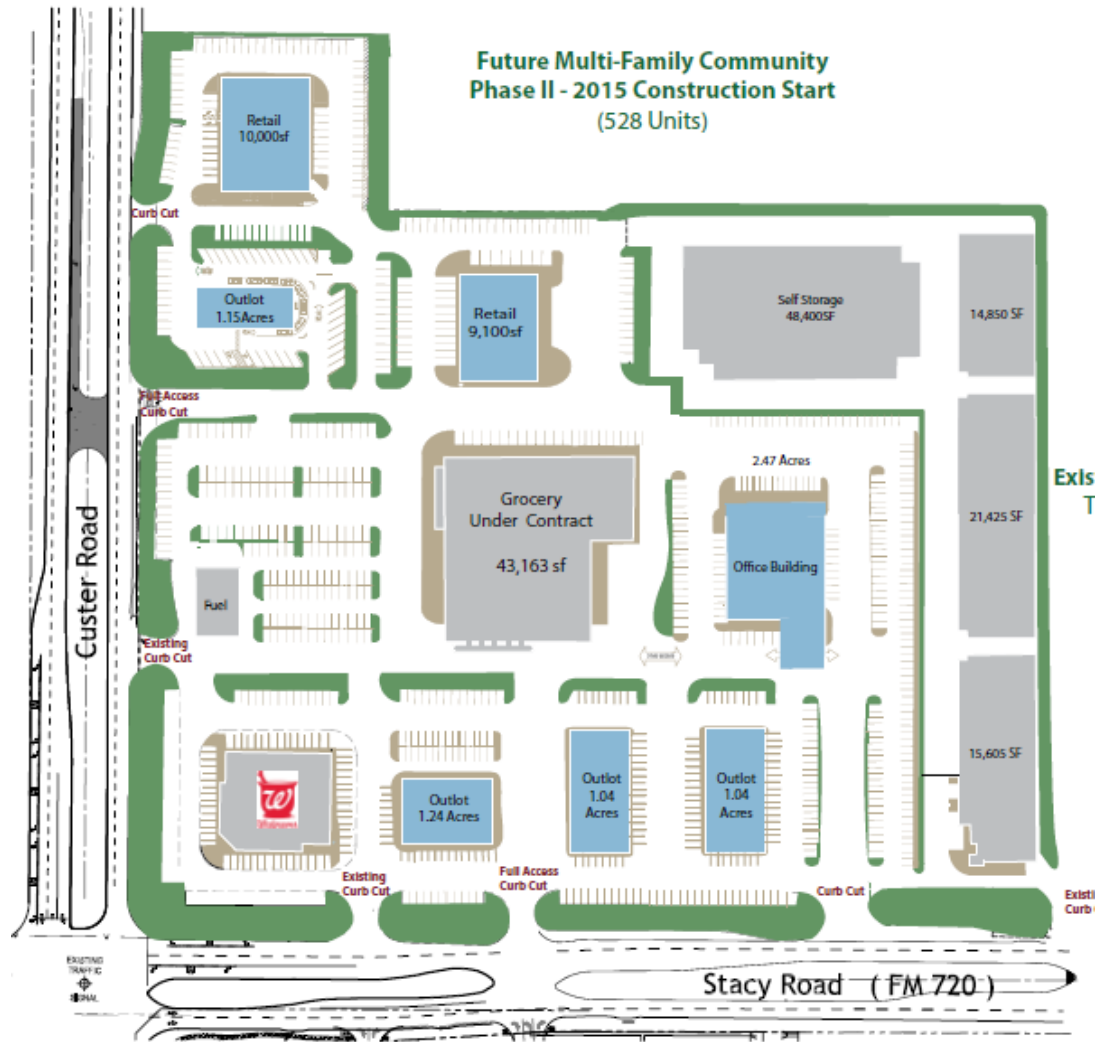

Jenkins Self Storage
Specific Use Permit
15-141SUP

Location Map

Aerial Exhibit

Proposed SUP Exhibit

Master Plan – Informational Only

Custer Road at Stacy Road - NEC McKinney, Texas

Rendering – Informational Only

Rendering – Informational Only

Rendering – Informational Only