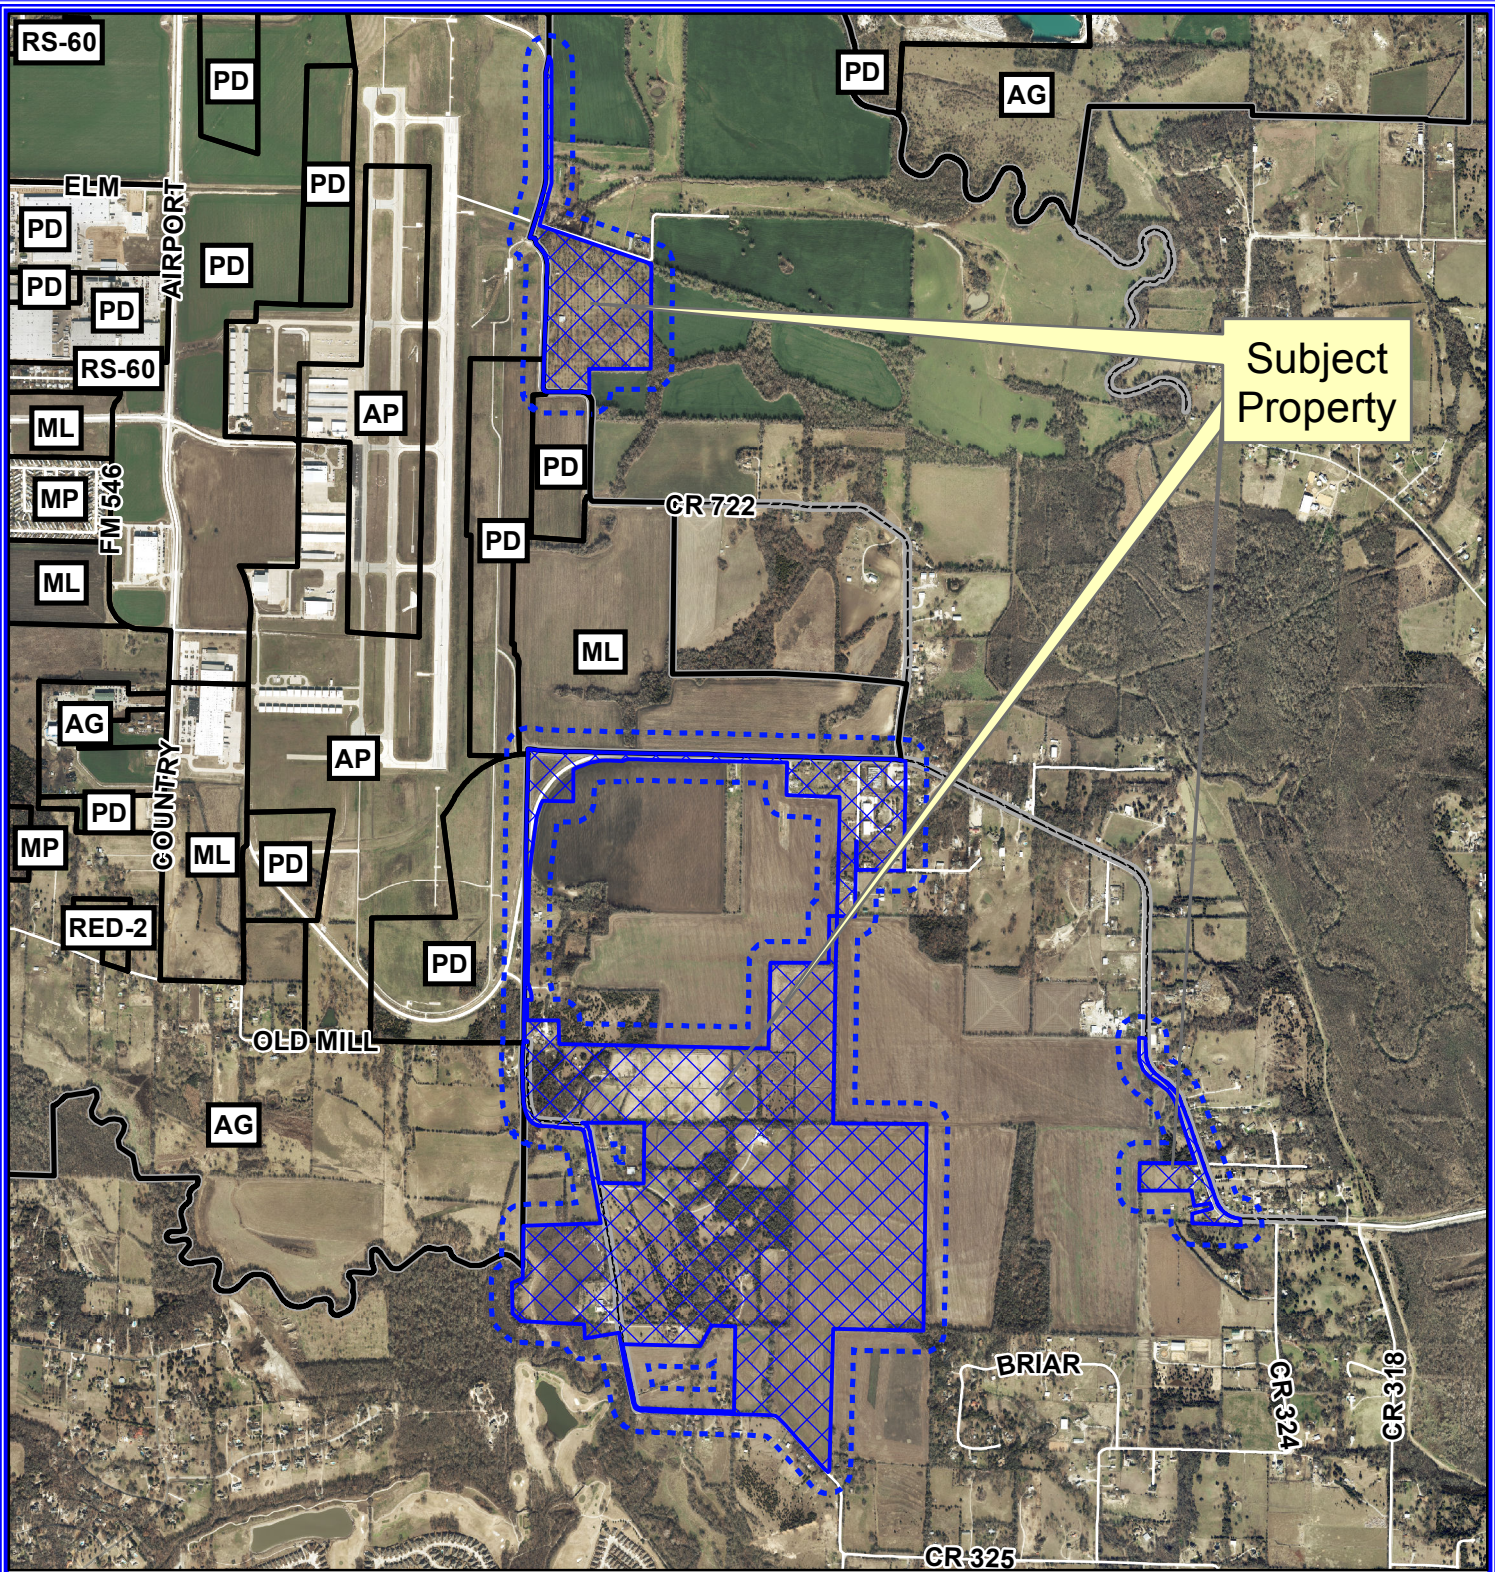

Location Map

Case: 16-043A

--- 200' Buffer

Subject Property

0 1,200 2,400 Feet

Aerial Exhibit

Case: 16-043A

--- 200' Buffer

Vicinity Map