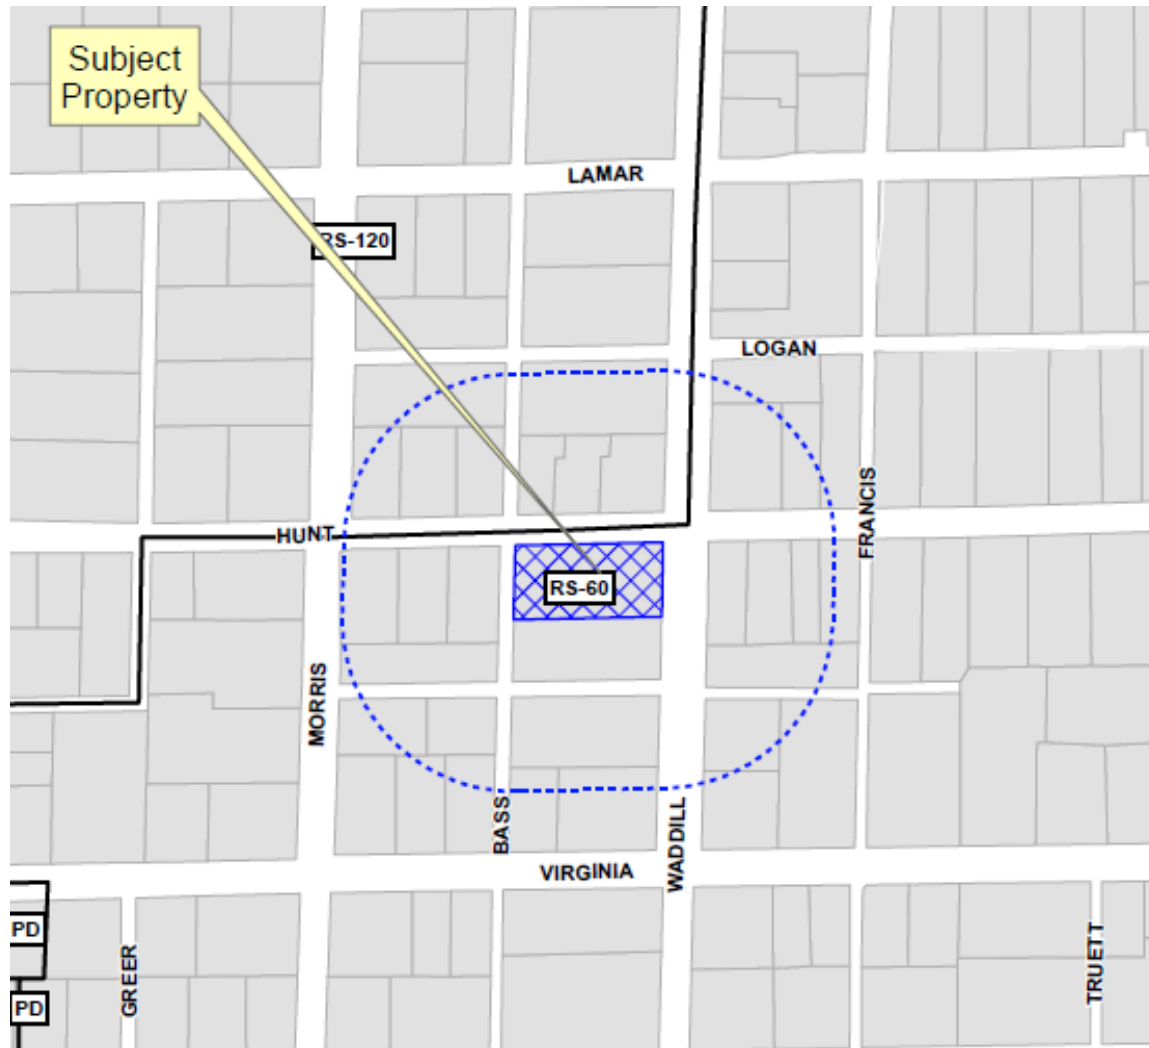

Waddill Street Bed &  
Breakfast Inn  
Specific Use Permit  
16-367SUP

# Location Map

# Proposed SUP Exhibit