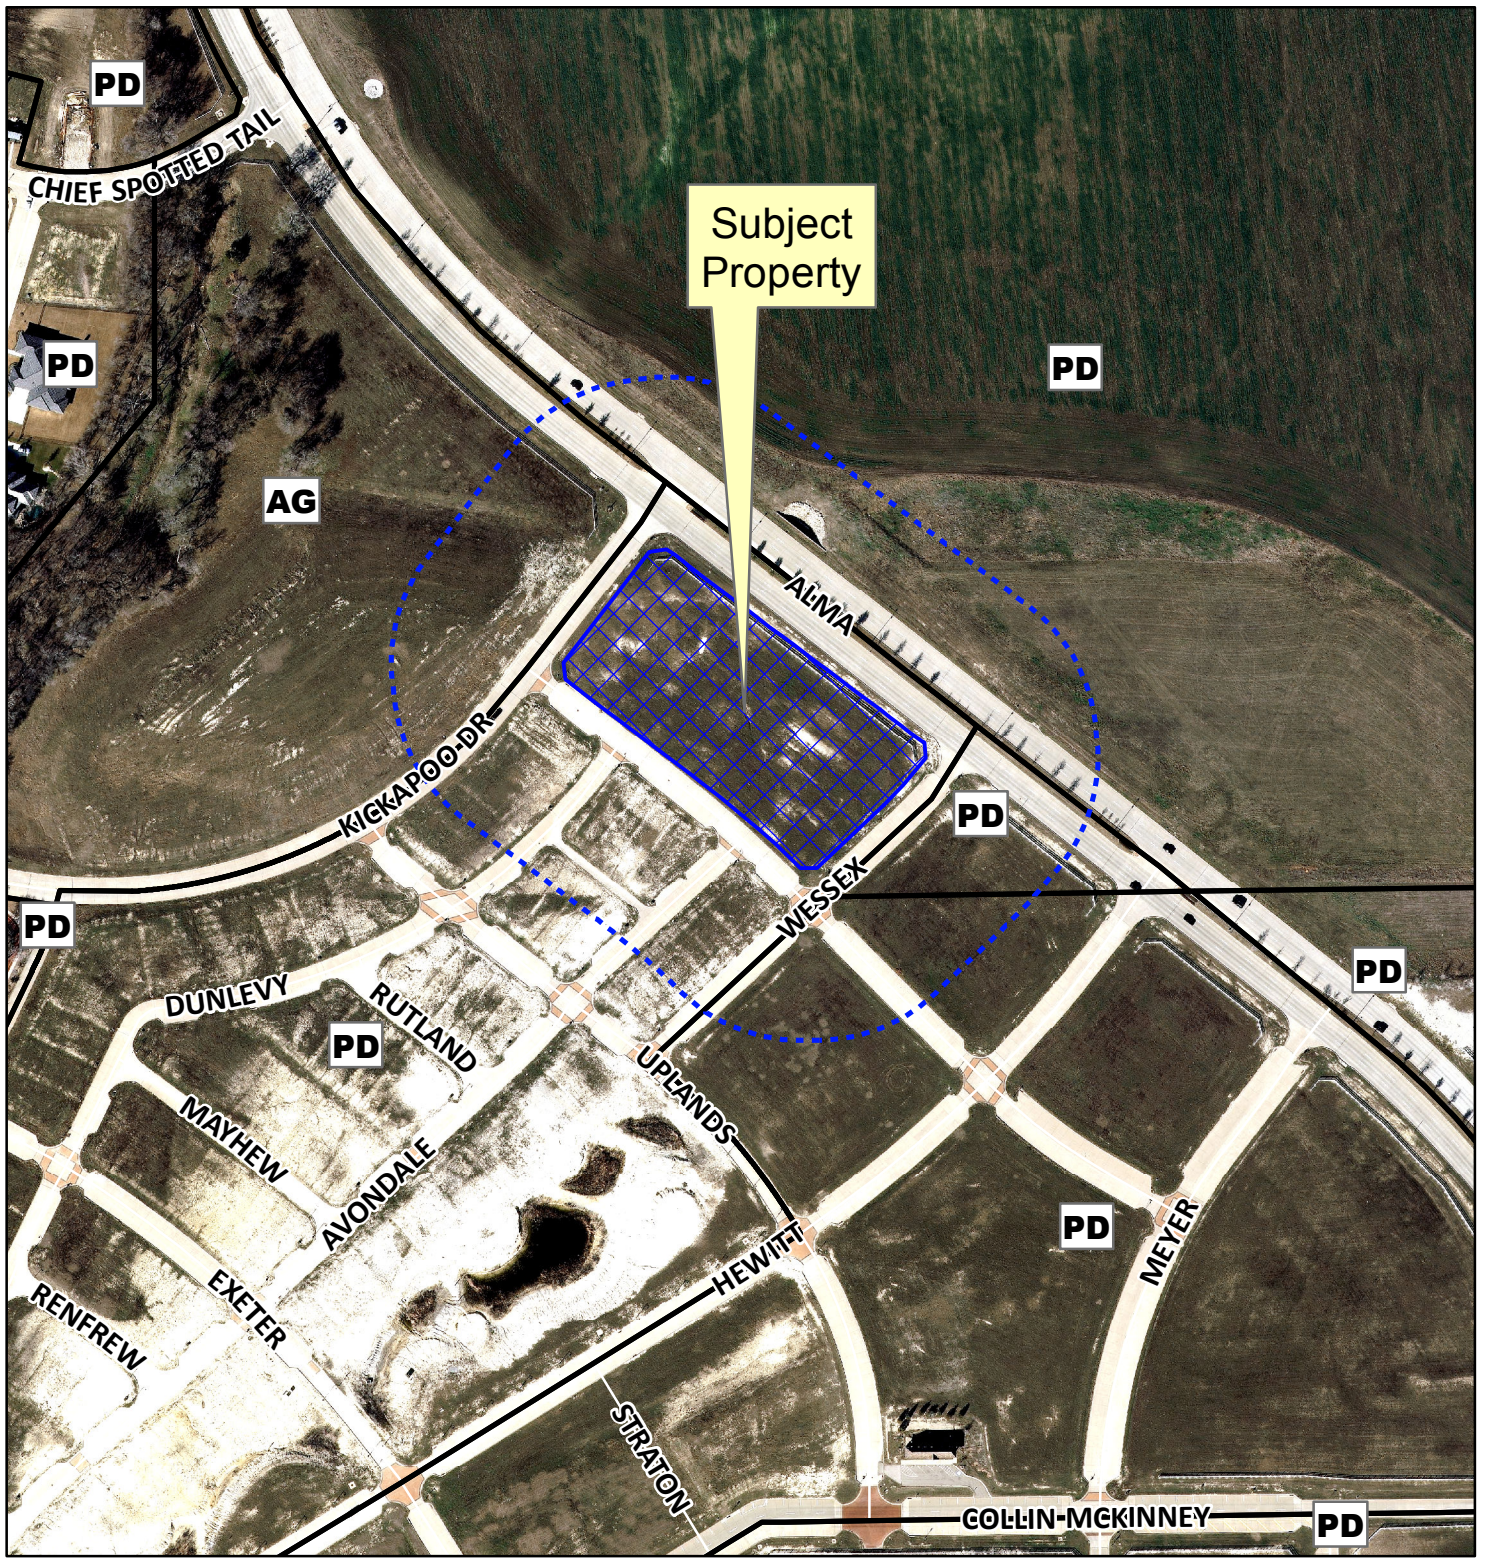

Subject Property

Notification Map

Case: 14-211PFR

--- 200' Notification Buffer

Vicinity Map

Notification Map

Case: 14-211PFR

--- 200' Notification Buffer