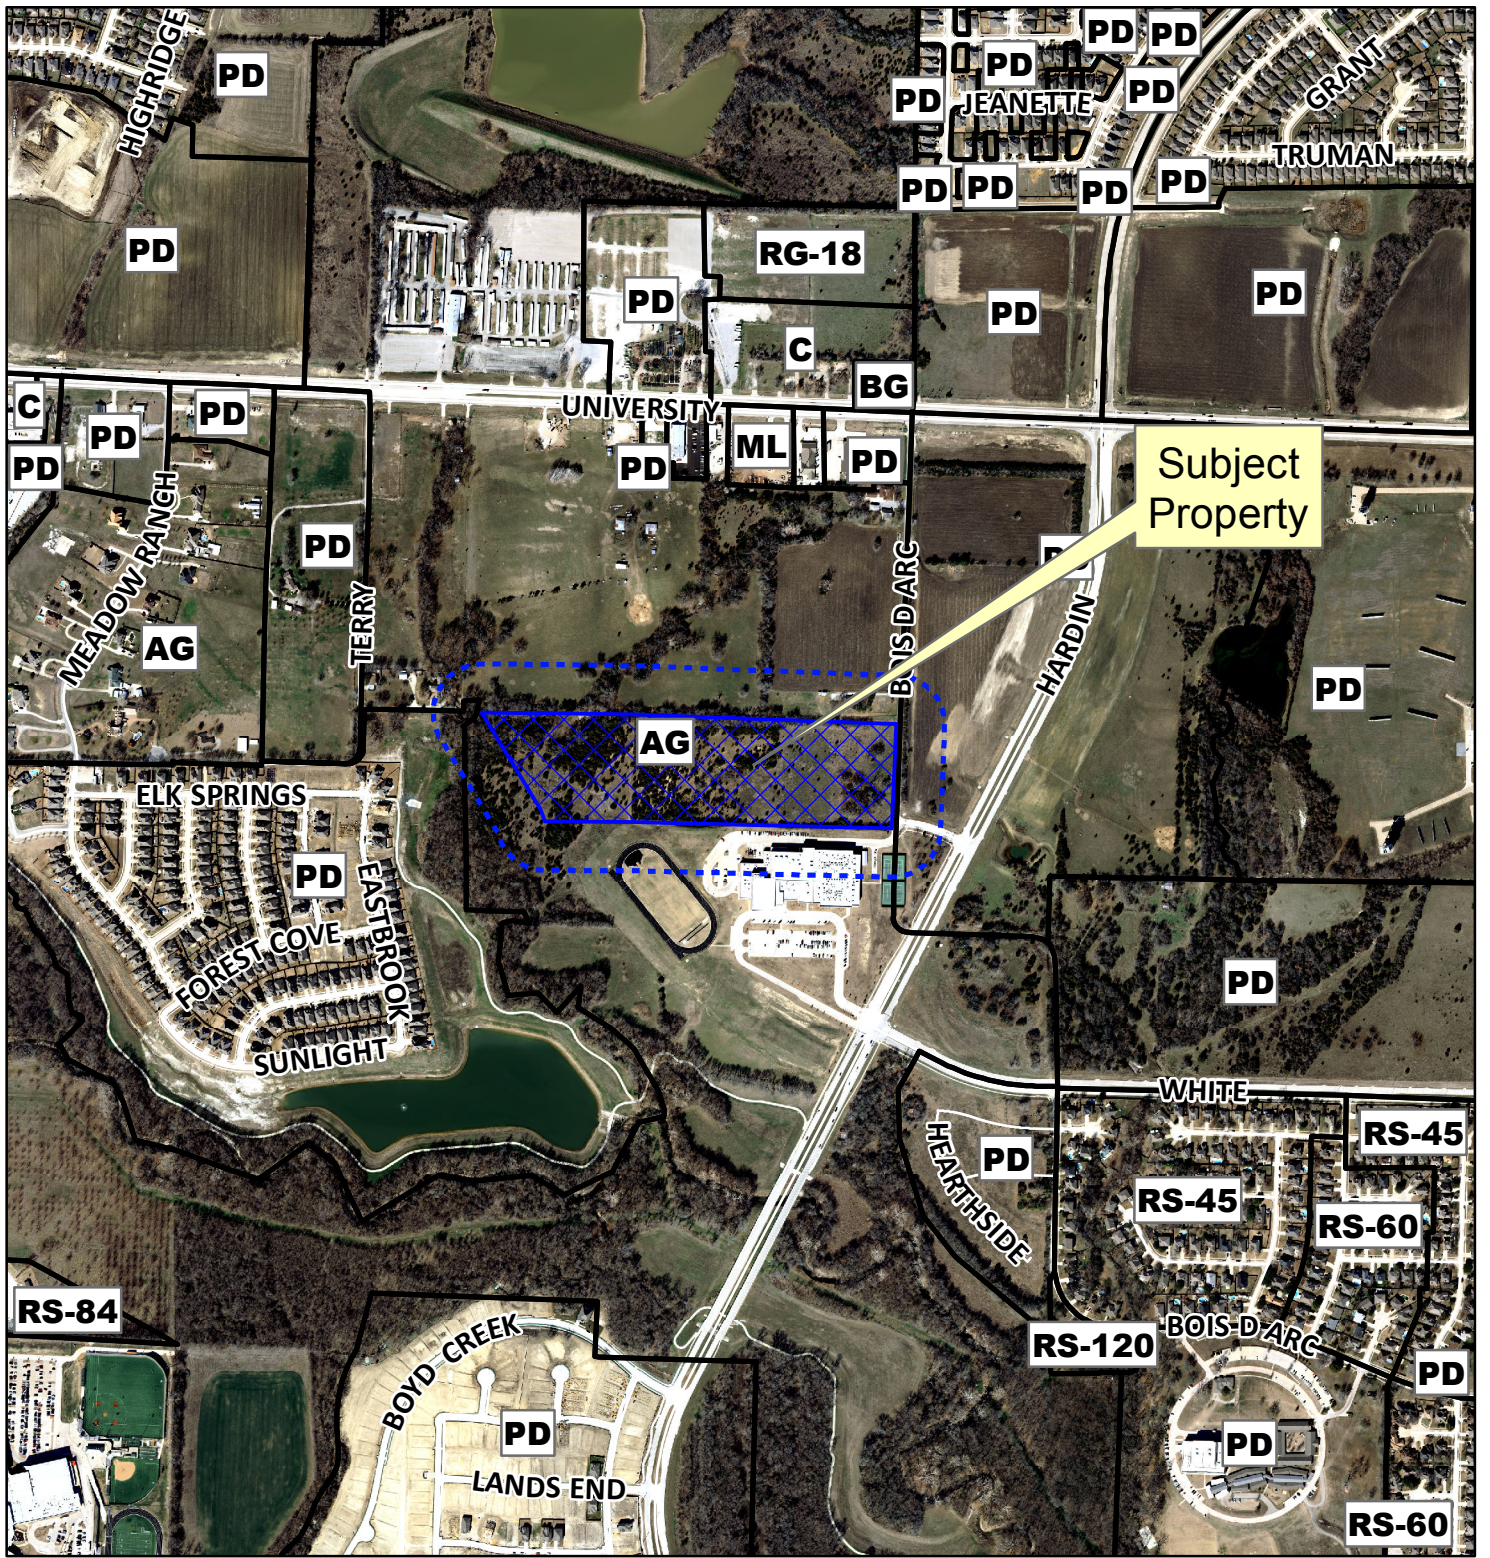

Notification Map

Case: 14-294Z

--- 200' Buffer

0 530 1,060 Feet

Notification Map

Case: 14-294Z

--- 200' Buffer