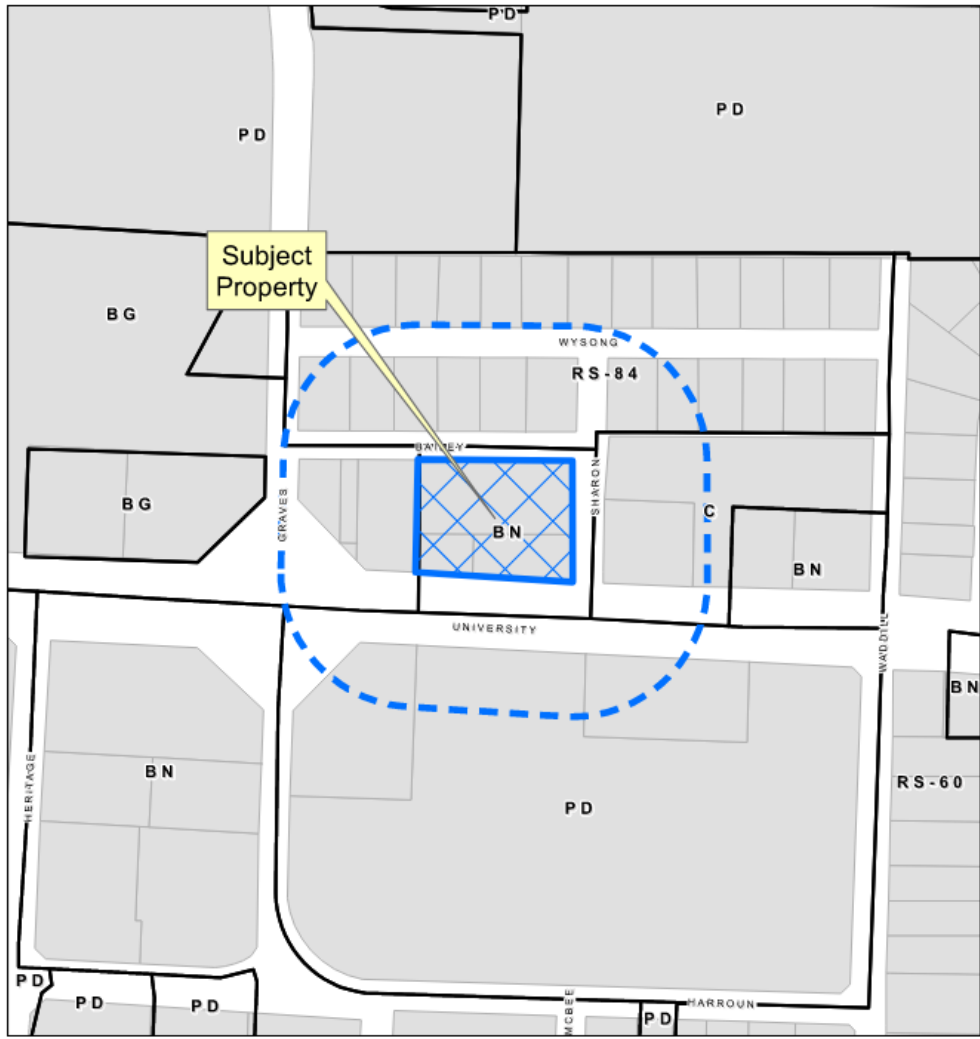

Seven Brew Coffee SUP

22-0013SUP

Location Map

Aerial Exhibit