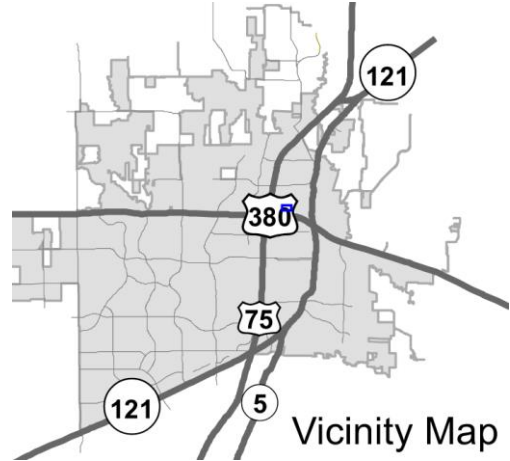

Seven Brew Coffee SUP

22-0013SUP

Location Map

Aerial Exhibit