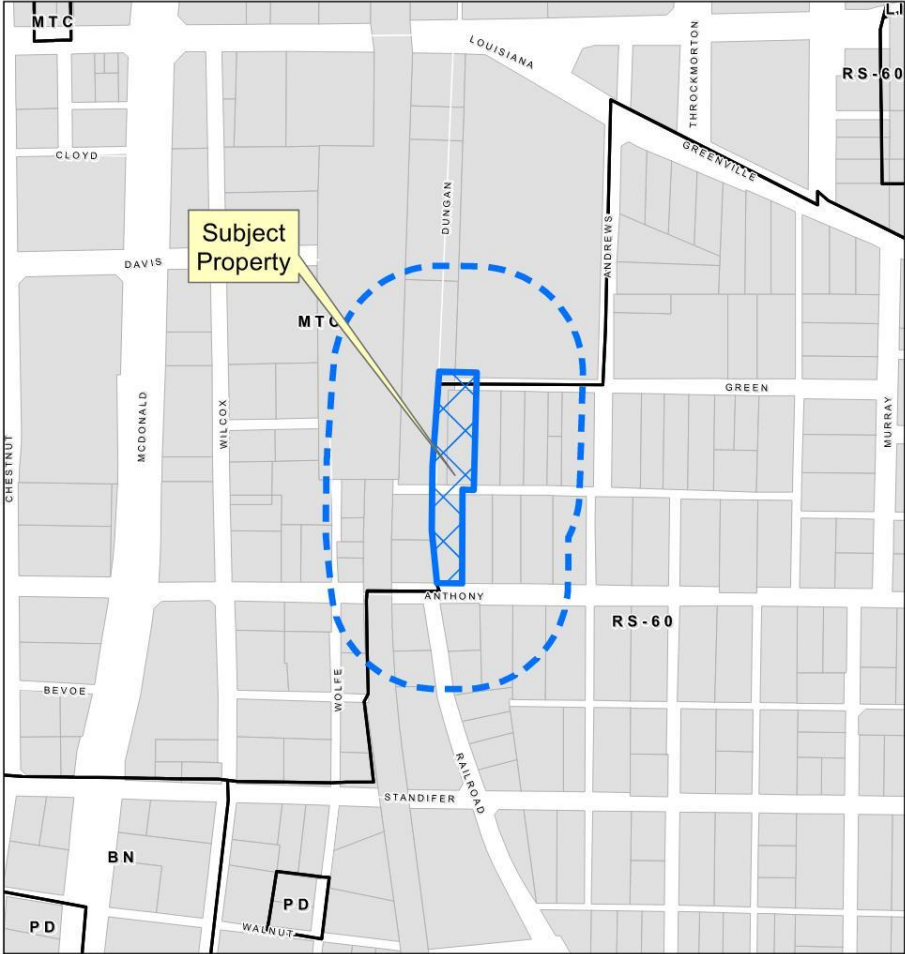

# East Louisiana Lot Rezoning

21-0095Z

# Location Map

# Aerial Exhibit

Looking from Green St

Looking From Anthony St