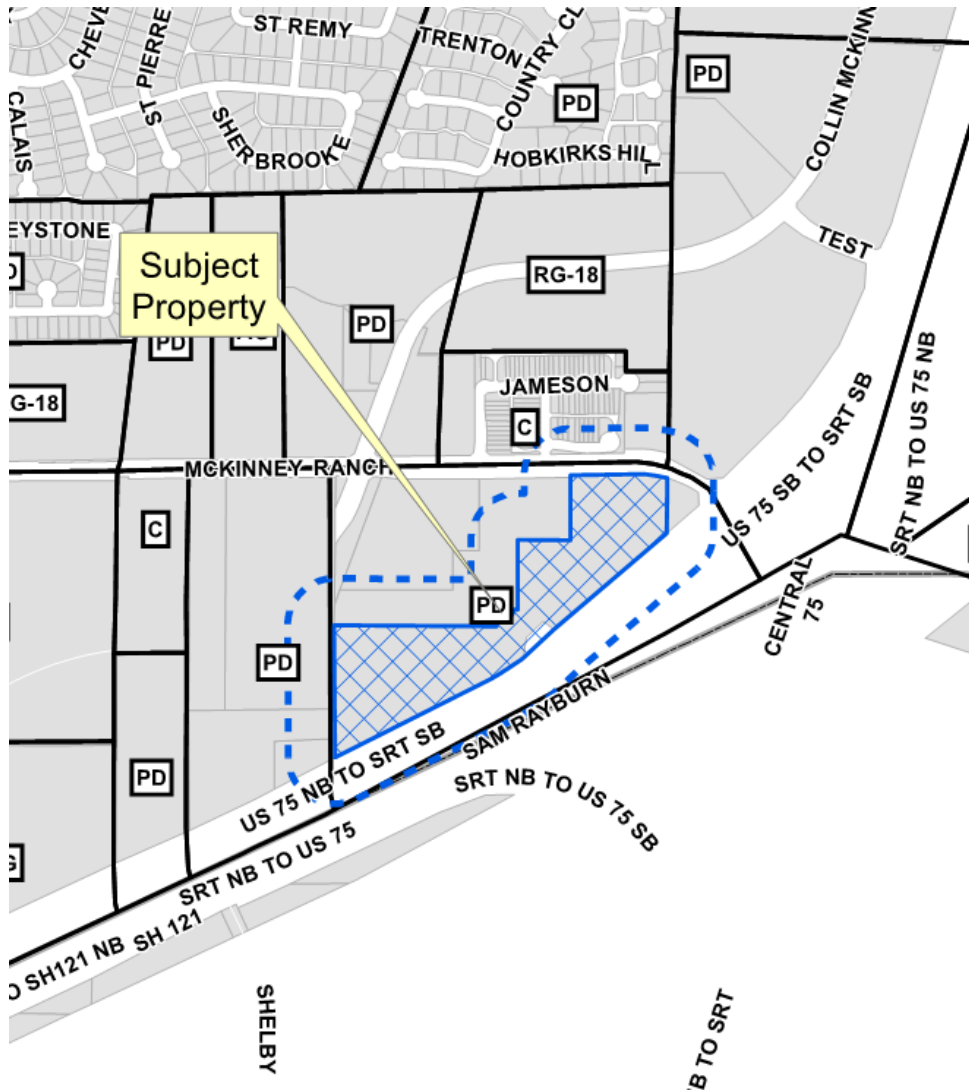

# Utility Substation Rezone

18-0107Z

# Location Map

# Proposed Zoning Exhibit