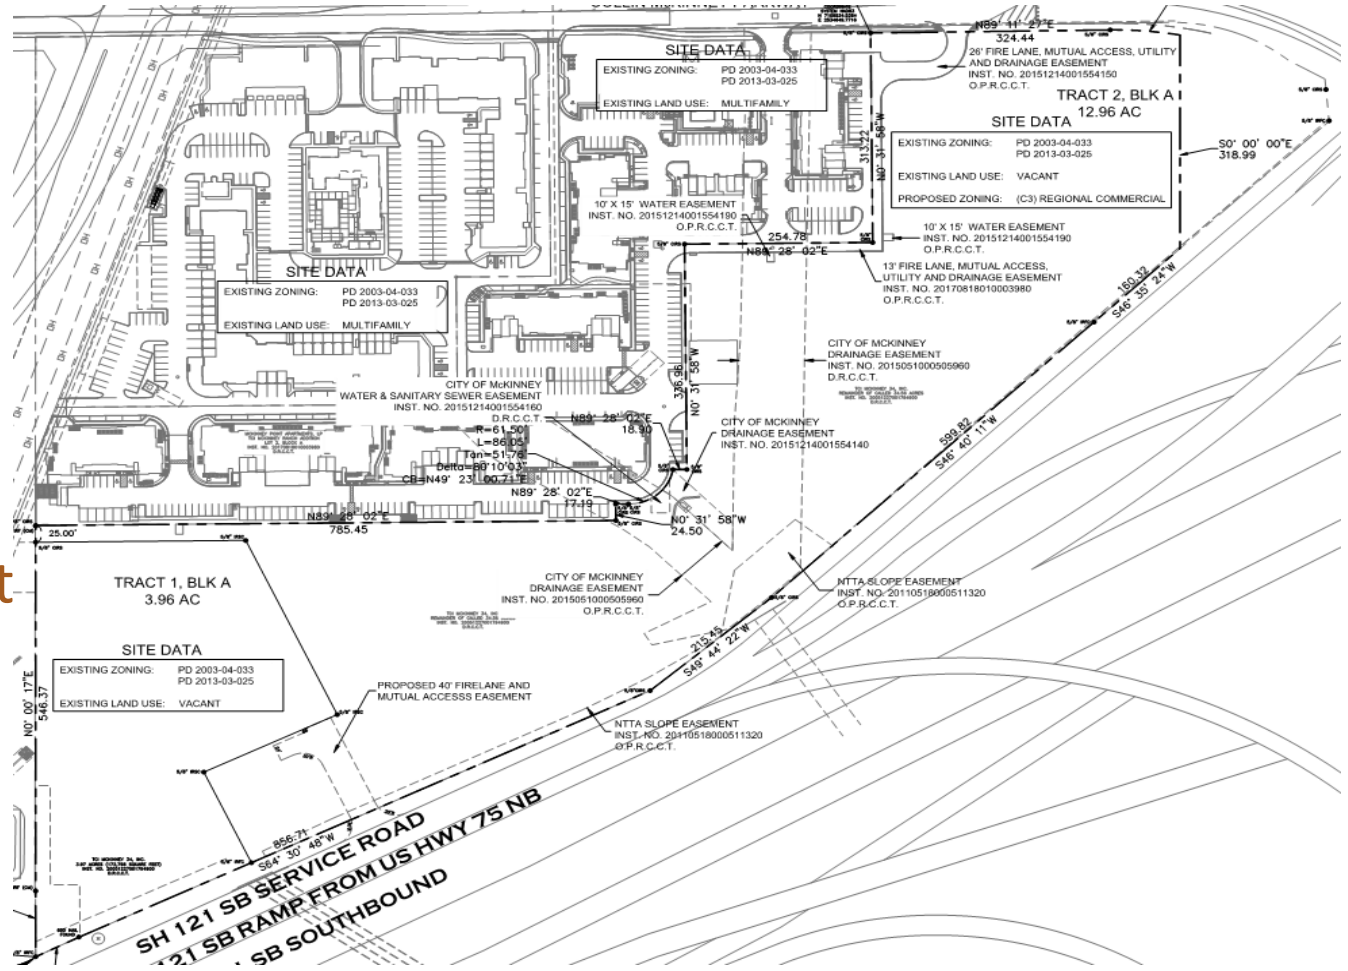

# Utility Substation Rezone

18-0107Z

# Location Map

# Proposed Zoning Exhibit