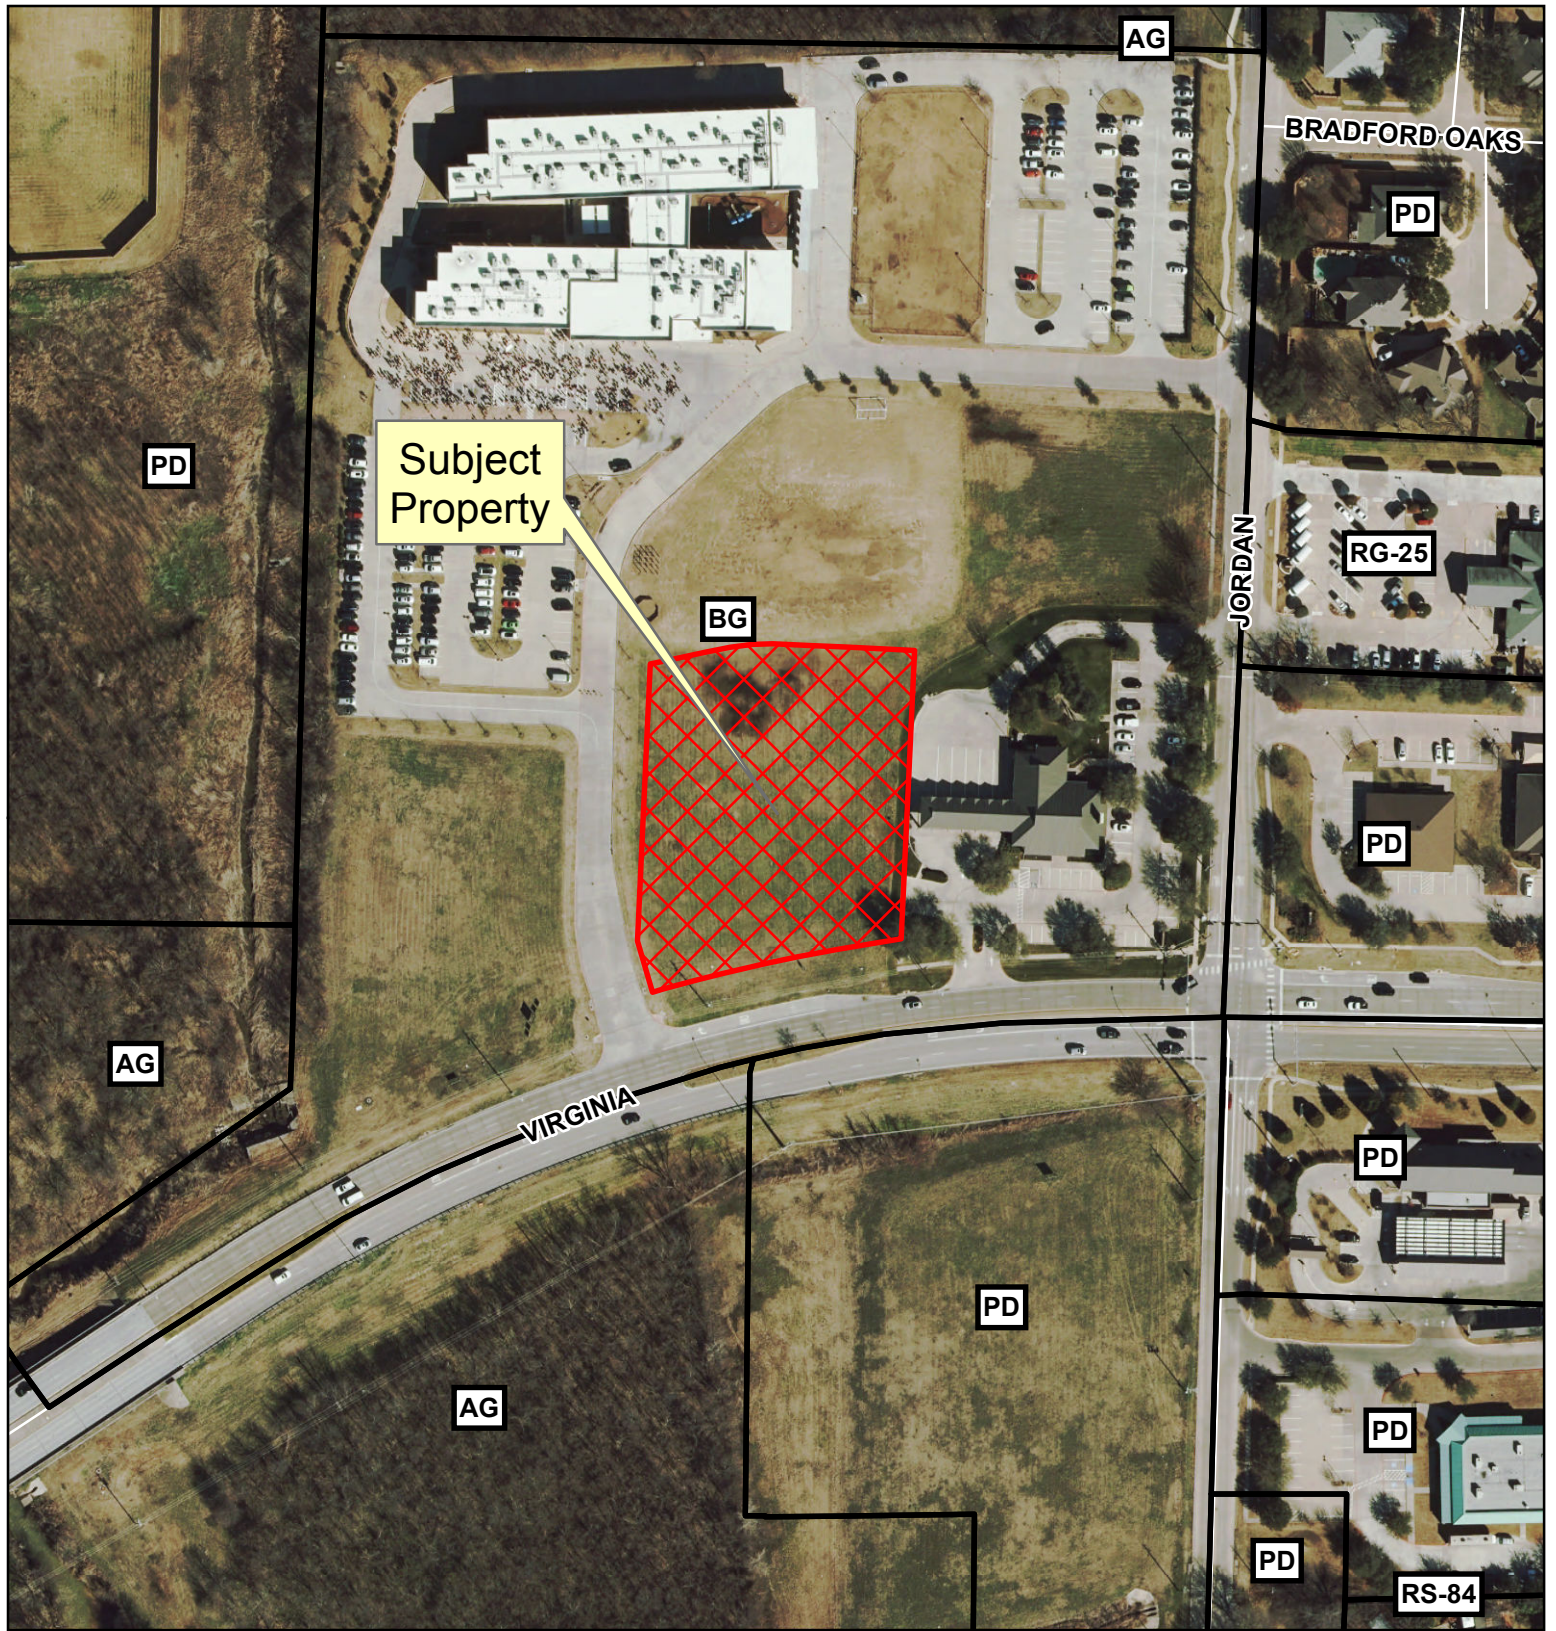

Subject Property

Location Map

17-0013SP