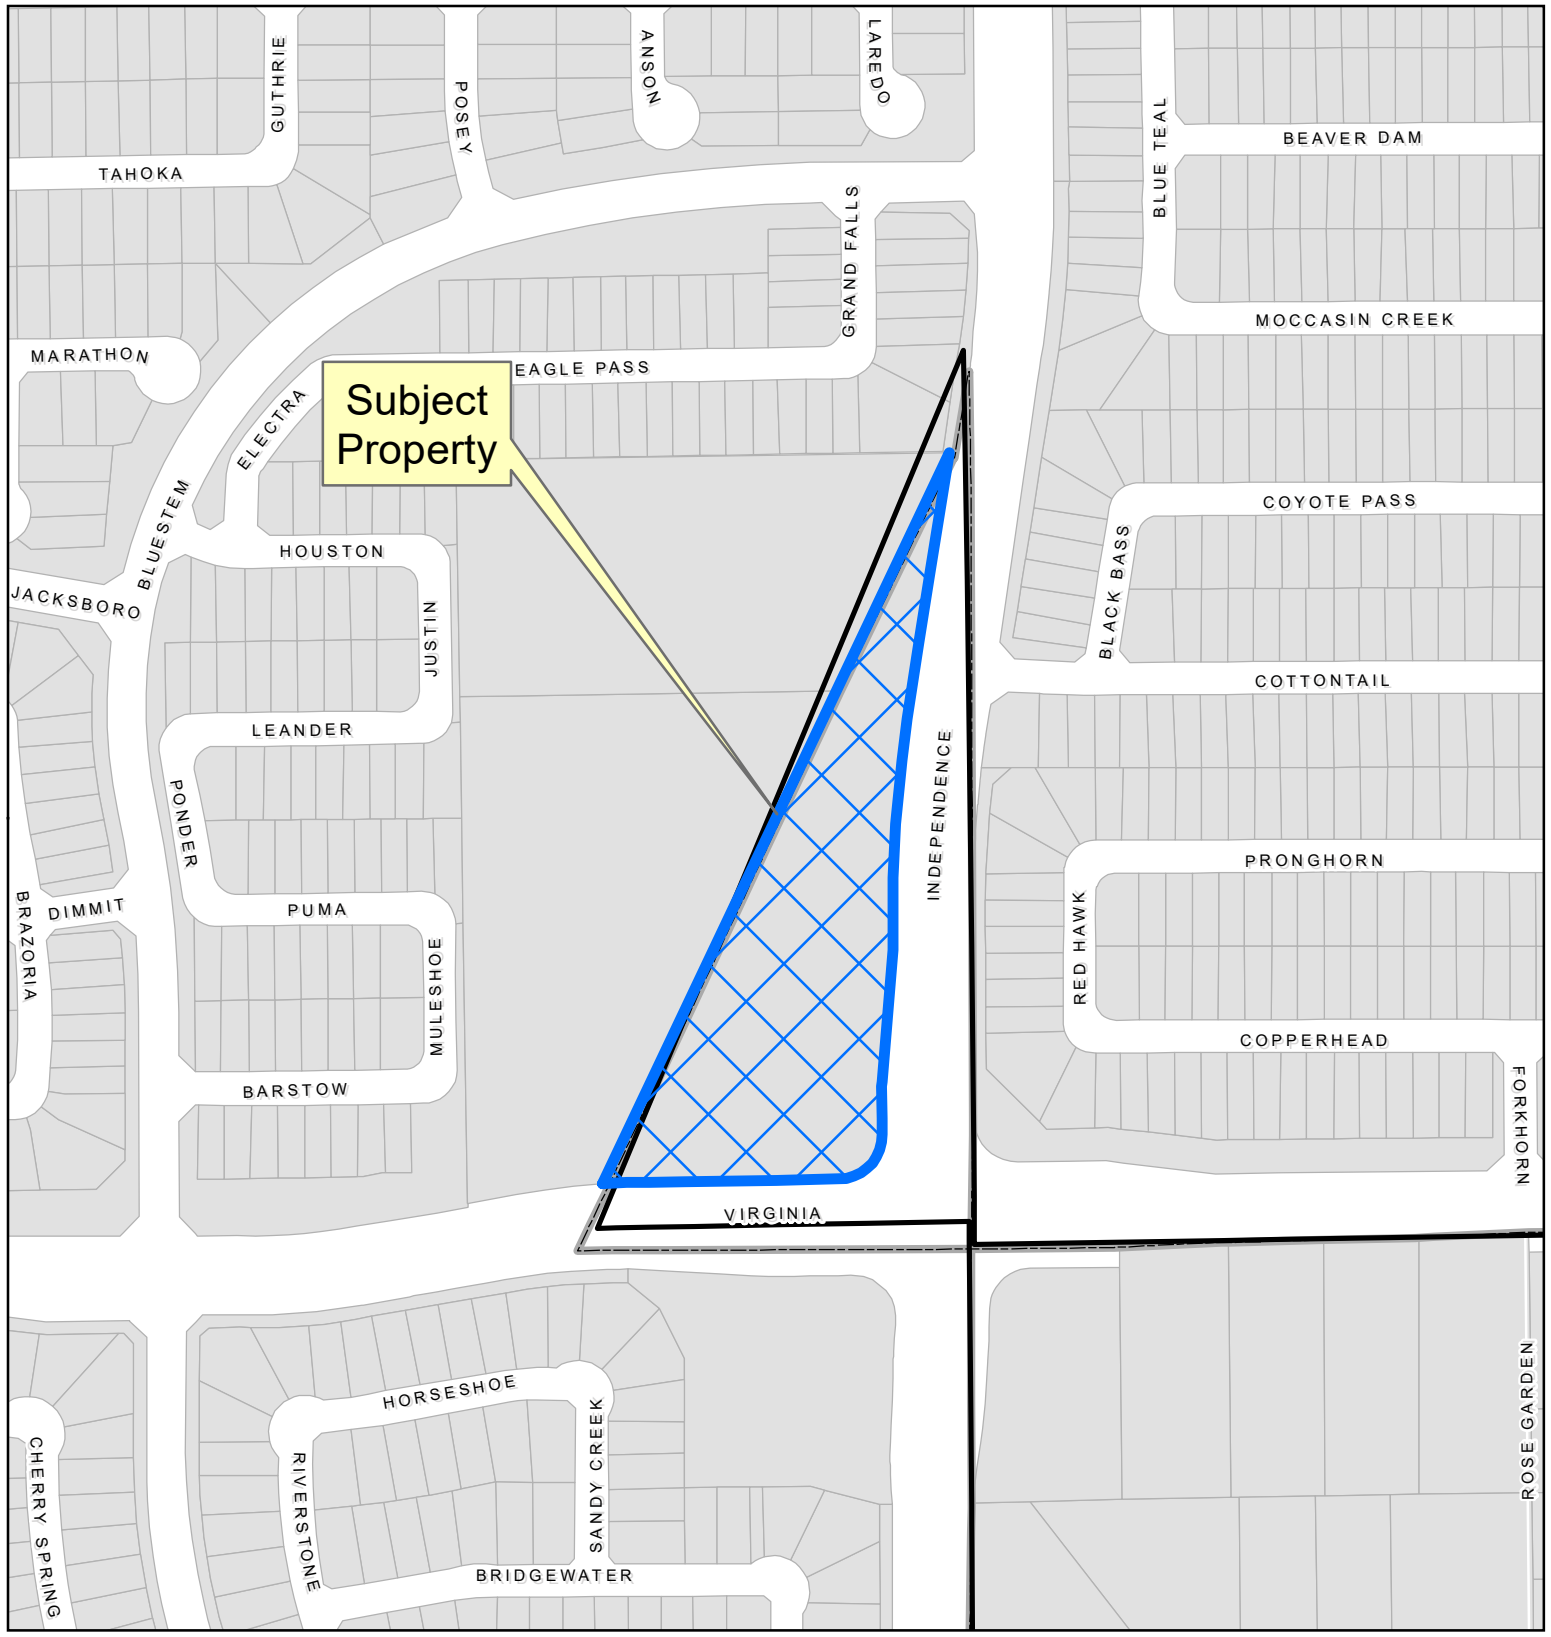

Location Map

22-0151PF

0 140 280 Feet

Case

DISCLAIMER: This map and information contained in it were developed exclusively for use by the City of McKinney. Any use or reliance on this map by anyone else is at that party's risk and without liability to the City of McKinney, its officials or employees for any discrepancies, errors, or variances which may exist.

Location Map

22-0151PF

DISCLAIMER: This map and information contained in it were developed exclusively for use by the City of McKinney. Any use or reliance on this map by anyone else is at that party's risk and without liability to the City of McKinney, its officials or employees for any discrepancies, errors, or variances which may exist.