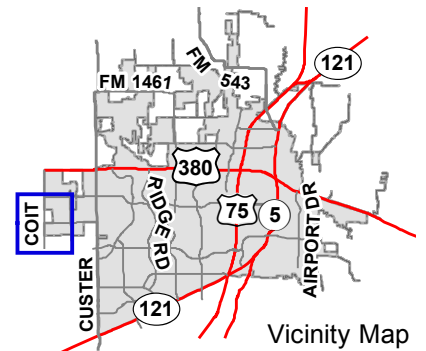

VIRGINIA

(Not Paved)

(Not Paved)

PANTHER CREEK

WESTRIDGE

COIT RD

Existing Speed Limit: 40 mph

Proposed Speed Limit: 45 mph

Frisco Proposing 45 mph

Frisco Proposing 45 mph

ELDORADO

Coit Rd Speed Limit

McKinney City Limits

DISCLAIMER: This map and information contained in it were developed exclusively for use by the City of McKinney. Any use or reliance on this map by anyone else is at that party's risk and without liability to the City of McKinney, its officials or employees for any discrepancies, errors, or variances which may exist.