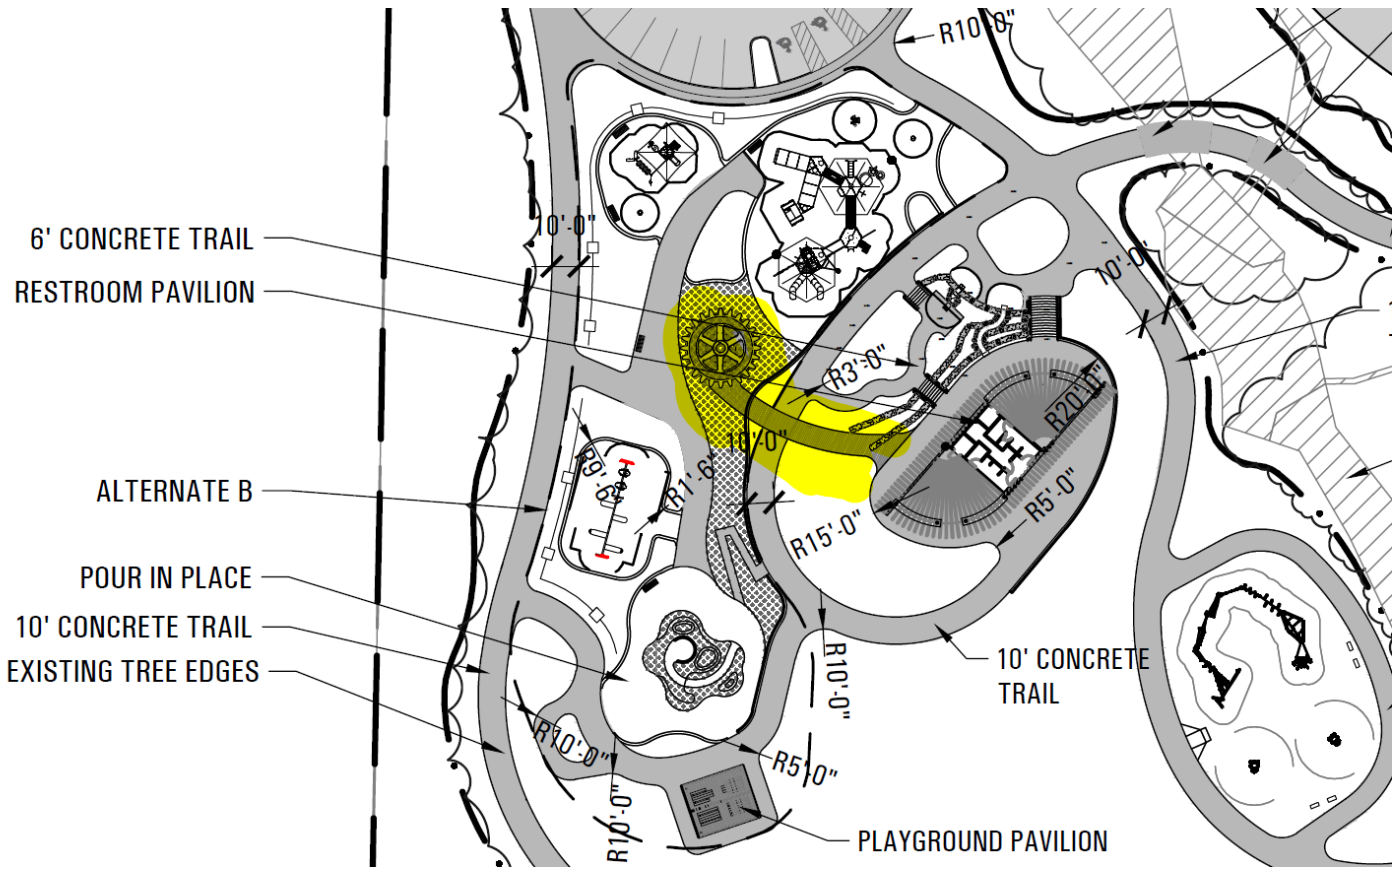

# Bonnie Wenk Phase 2

Update and New Amenity Review

1 SKY WALK - PLAN  
SCALE: 3/16" = 1'-0"

2 SKY WALK - ELEVATION  
SCALE: 3/16" = 1'-0"