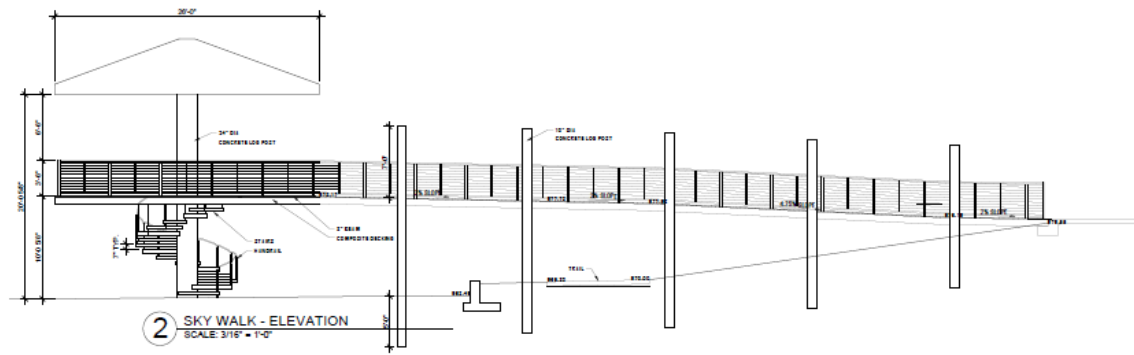

# Bonnie Wenk Phase 2

Update and New Amenity Review

1 SKY WALK - PLAN  
SCALE: 3/16" = 1'-0"

2 SKY WALK - ELEVATION  
SCALE: 3/16" = 1'-0"