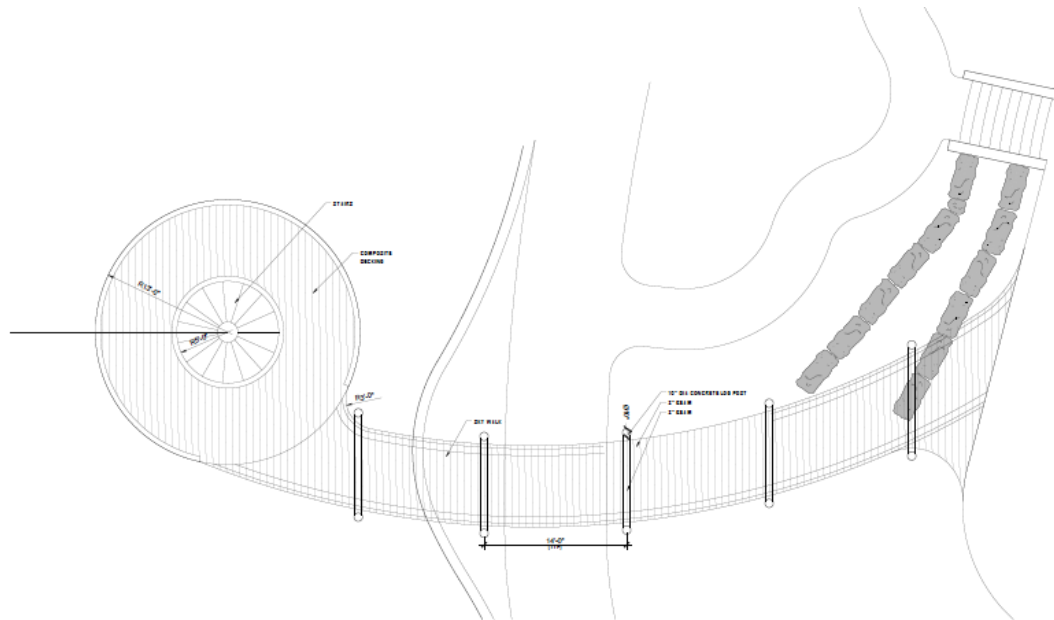

# Bonnie Wenk Phase 2

Update and New Amenity Review

1 SKY WALK - PLAN  
SCALE: 3/16" = 1'-0"

2 SKY WALK - ELEVATION  
SCALE: 3/16" = 1'-0"